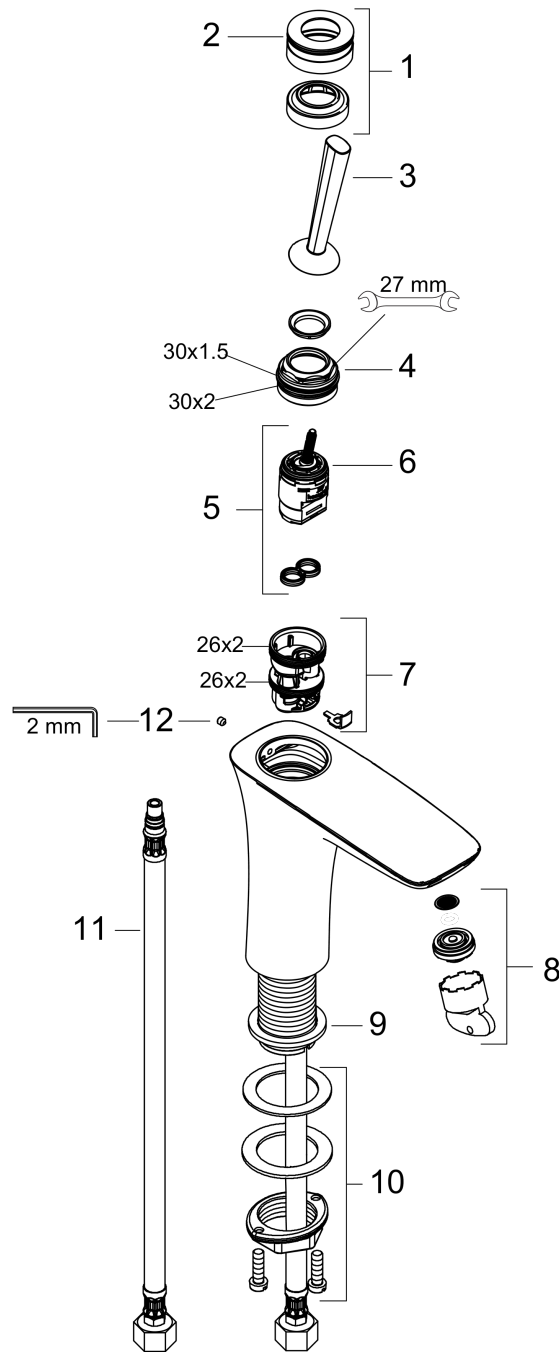

PuraVida
Single-Hole Faucet 110, 1.2 GPM
Finishes : **white/chrome** Part no. : **15070401**

Exploded drawing

Year of production: >07/16

PuraVida

Single-Hole Faucet 110, 1.2 GPM

Finishes : **white/chrome** Part no. : **15070401**

Spare parts list

Year of production: >07/16

Pos.	Description	Part no.	Price	PU
1	escutcheon Ø 37 mm	95288000	-	1
2	O-ring 33x1,5	98164000	-	1
3	handle	95287000	-	1
4	nut	97157000	-	1
5	cartridge, assy	96339000	-	1
6	O-ring 21,95x1,78	95169000	-	1
7	adapter for cartridge	95289000	-	1
8	aerator M24x1 (4,5 l/min)	92880000	-	1
9	flat seal	98749000	-	1
10	fixing set (Ø 32)	13961000	-	1
11	connection hose 17½" M8x0,75 G3/8	95141001	-	1
12	hollow set screw M4x6	97767000	-	1
a	O-Ring 30x2	98186000	-	1
b	O-ring 26x2	98147000	-	1
c	O-ring 30x1,5	98433000	-	1
d	special tool	95290000	-	1
e	service tool for disassembling the handle	92124000	-	1
f	fixation extension 35 mm	13898000	-	1