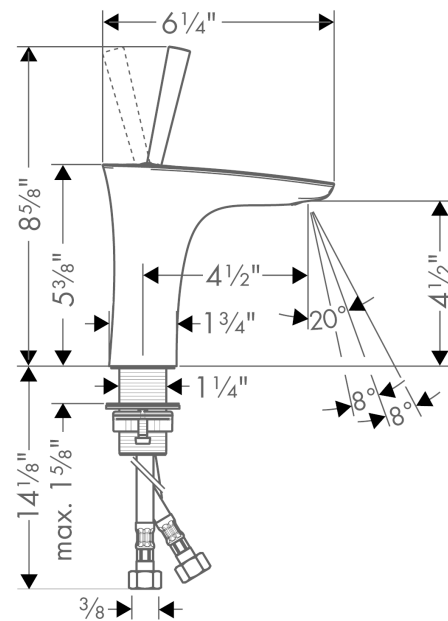

**PuraVida**  
**Single-Hole Faucet 110, 1.2 GPM**  
 Finishes : **white/chrome** Part no. : **15070401**

**Description**

**Features**

- Laminar spray
- Angle-adjustable spray
- Flow: 1.2 GPM (4.5 L/Min)
- Joystick ceramic cartridge

**Item details**

List Price \$ 617.00

**Technology**

**Compliance**

**Product image**

**Scale drawing**

**PuraVida**  
**Single-Hole Faucet 110, 1.2 GPM**  
 Finishes : **white/chrome** Part no. : **15070401**

### Single-Hole Faucet 110, 1.2 GPM

Finishes : **white/chrome** Part no. : **15070401**

#### Spare parts list

Year of production: >07/16

Pos.	Description	Part no.	Price	PU
1	escutcheon Ø 37 mm	95288000	-	1
2	O-ring 33x1,5	98164000	-	1
3	handle	95287000	-	1
4	nut	97157000	-	1
5	cartridge, assy	96339000	-	1
6	O-ring 21,95x1,78	95169000	-	1
7	adapter for cartridge	95289000	-	1
8	aerator M24x1 (4,5 l/min)	92880000	-	1
9	flat seal	98749000	-	1
10	fixing set (Ø 32)	13961000	-	1
11	connection hose 17½" M8x0,75 G3/8	95141001	-	1
12	hollow set screw M4x6	97767000	-	1
a	O-Ring 30x2	98186000	-	1
b	O-ring 26x2	98147000	-	1
c	O-ring 30x1,5	98433000	-	1
d	special tool	95290000	-	1
e	service tool for disassembling the handle	92124000	-	1
f	fixation extension 35 mm	13898000	-	1