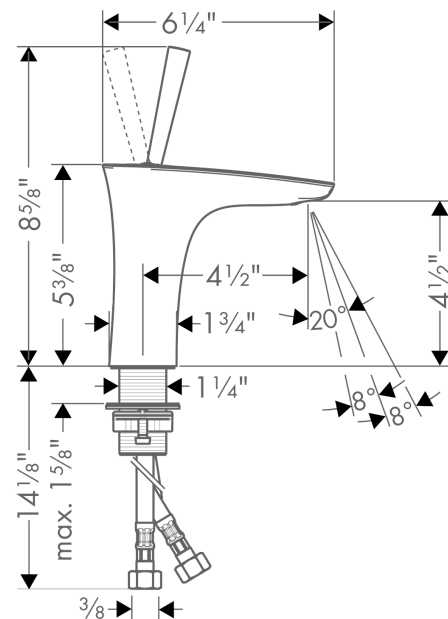

Scale drawing