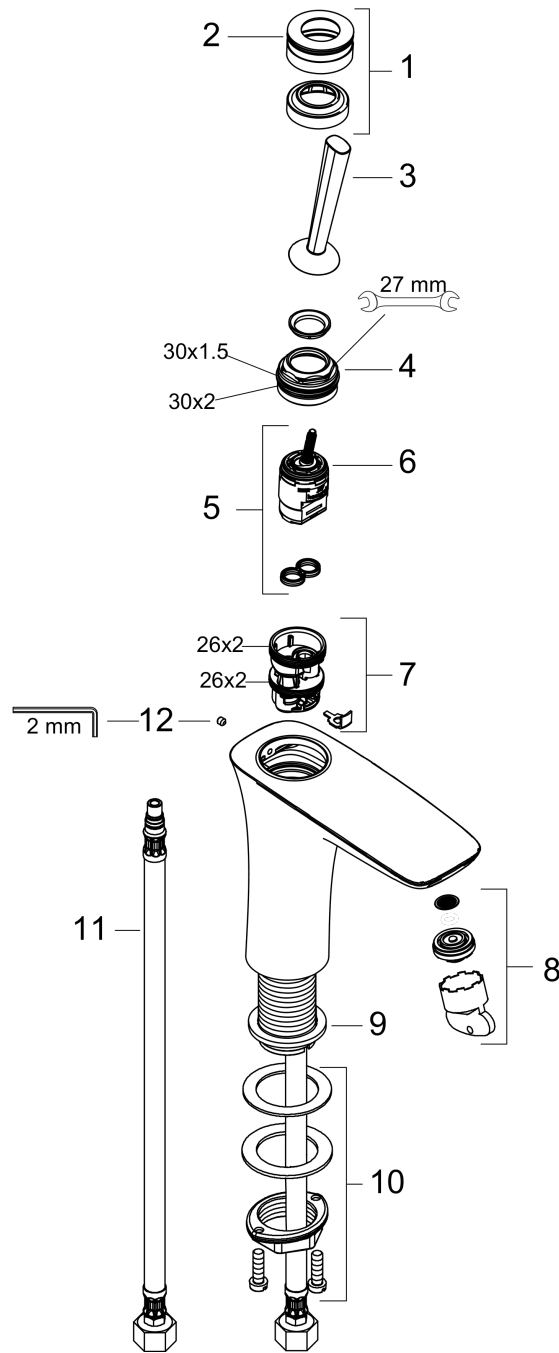

**PuraVida**  
**Single-Hole Faucet 110, 1.2 GPM**  
 Finishes : **chrome** Part no. : **15070001**

**Description**

**Features**

- Laminar spray
- Angle-adjustable spray
- Flow: 1.2 GPM (4.5 L/Min)
- Joystick ceramic cartridge

**Exploded drawing**

Year of production: >07/16

**PuraVida**  
**Single-Hole Faucet 110, 1.2 GPM**  
 Finishes : **chrome** Part no. : **15070001**

## Spare parts list

Year of production: >07/16

| Pos. | Description                               | Part no. | Price | PU |
|------|---|----------|-------|----|
| 1    | escutcheon Ø 37 mm                        | 95288000 | -     | 1  |
| 2    | O-ring 33x1,5                             | 98164000 | -     | 1  |
| 3    | handle                                    | 95287000 | -     | 1  |
| 4    | nut                                       | 97157000 | -     | 1  |
| 5    | cartridge, assy                           | 96339000 | -     | 1  |
| 6    | O-ring 21,95x1,78                         | 95169000 | -     | 1  |
| 7    | adapter for cartridge                     | 95289000 | -     | 1  |
| 8    | aerator M24x1 (4,5 l/min)                 | 92880000 | -     | 1  |
| 9    | flat seal                                 | 98749000 | -     | 1  |
| 10   | fixing set (Ø 32)                         | 13961000 | -     | 1  |
| 11   | connection hose 17½" M8x0,75 G3/8         | 95141001 | -     | 1  |
| 12   | hollow set screw M4x6                     | 97767000 | -     | 1  |
| a    | O-ring 26x2                               | 98147000 | -     | 1  |
| b    | O-Ring 30x2                               | 98186000 | -     | 1  |
| c    | O-ring 30x1,5                             | 98433000 | -     | 1  |
| d    | service tool                              | 95661000 | -     | 1  |
| e    | service tool for disassembling the handle | 92124000 | -     | 1  |
| f    | fixation extension 35 mm                  | 13898000 | -     | 1  |