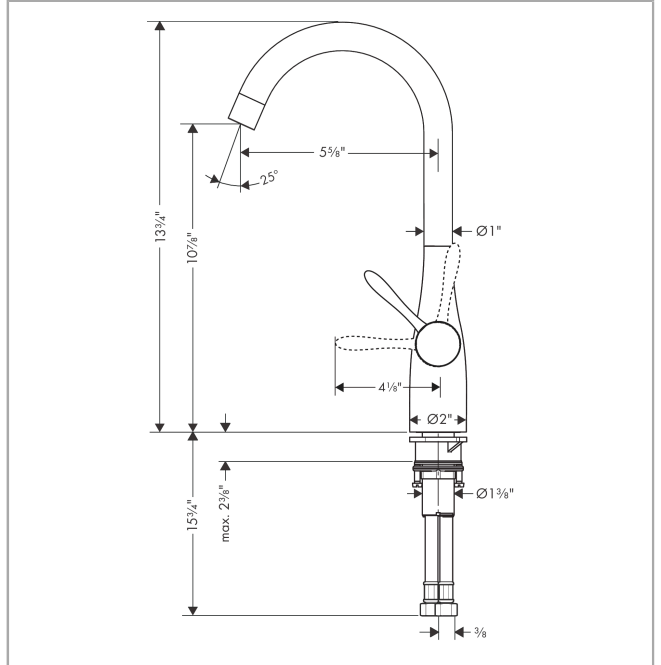

**Allegro E**  
**Bar Faucet, 1.5 GPM**  
 Finish: **chrome** Part no. : **14801001**

**Description**

**Features**

- Swivel range 360°
- Aerated spray
- Deck mounted
- Max. flow: 1.5 GPM (5.7 L/Min)
- Ceramic cartridge
- 3/8" connections
- Single lever kitchen mixer, connection hoses, Fastening set, Assembly instructions

**Item details**

List Price \$ 639.00

**Technology**

**Compliance / Sustainability**

**Product image**

**Scale drawing**

**Allegro E**  
**Bar Faucet, 1.5 GPM**  
 Finish: **chrome** Part no. : **14801001**

Exploded drawing

Year of production: >08/08

**Allegro E**  
**Bar Faucet, 1.5 GPM**  
 Finish: **chrome** Part no. : **14801001**

**Spare parts list**

Year of production: >08/08

Pos.	Description	Part no.	Price	PU
1	handle	98597001	-	1
2	flange	96468000	-	1
3	nut	96461000	-	1
4	cartridge, assy	92730000	-	1
5	fixing set (Ø 34)	95049000	-	1
6	connection hose 17½" M10x1 3/8"	94071001	-	1
7	seal	95008000	-	1
8	sealing set	92646000	-	1
9	screw	97662000	-	1
a	aerator M22x1 (5 l/min)	95455000	-	1