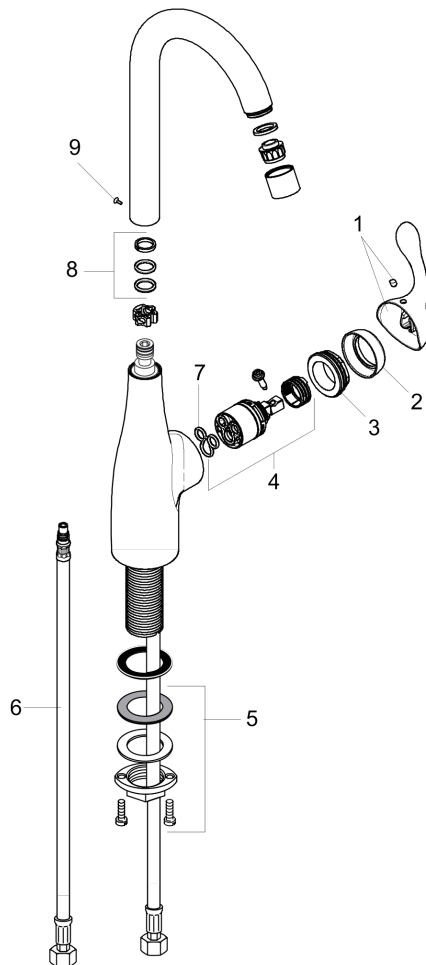

**Allegro E**  
**Bar Faucet, 1.5 GPM**  
 Finish: **chrome** Part no. : **14801001**

**Description**

**Features**

- Swivel range 360°
- Aerated spray
- Deck mounted
- Max. flow: 1.5 GPM (5.7 L/Min)
- Ceramic cartridge
- 3/8" connections
- Single lever kitchen mixer, connection hoses, Fastening set, Assembly instructions

**Item details**

List Price \$ 639.00

**Technology**

**Compliance / Sustainability**

**Product image**

**Scale drawing**

**Allegro E**  
**Bar Faucet, 1.5 GPM**  
 Finish: **chrome** Part no. : **14801001**

Exploded drawing

Year of production: >08/08

**Allegro E**  
**Bar Faucet, 1.5 GPM**  
 Finish: **chrome** Part no. : **14801001**

**Spare parts list**

Year of production: >08/08

Pos.	Description	Part no.	Price	PU
1	handle	98597001	-	1
2	flange	96468000	-	1
3	nut	96461000	-	1
4	cartridge, assy	92730000	-	1
5	fixing set (Ø 34)	95049000	-	1
6	connection hose 17½" M10x1 3/8"	94071001	-	1
7	seal	95008000	-	1
8	sealing set	92646000	-	1
9	screw	97662000	-	1
a	aerator M22x1 (5 l/min)	95455000	-	1