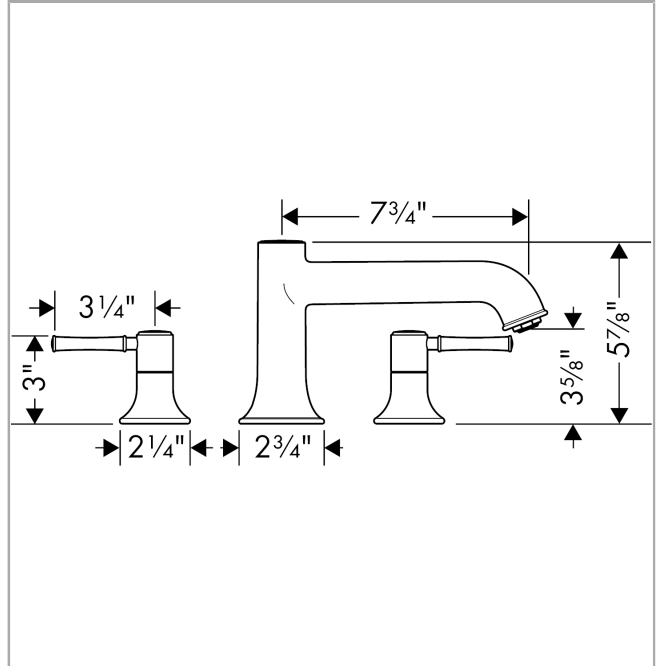

Talis C
3-Hole Roman Tub Set Trim
 Finishes : **chrome** Part no. : **14313001**

Description

Features

- 90° ceramic valves

Item details

List Price \$ 616.00

Compliance

Product image

Scale drawing

Talis C
 3-Hole Roman Tub Set Trim
 Finishes : **chrome** Part no. : **14313001**

Exploded drawing

Year of production: >09/09

Talis C
3-Hole Roman Tub Set Trim
 Finishes : **chrome** Part no. : **14313001**

Spare parts list

Year of production: >09/09

Pos.	Description	Part no.	Price	PU
1	hollow set screw M6x6	97660000	-	1
2	aerator M24x1 (25 l/min)	13914000	-	1
3	adapter for spout	88512000	-	1
4	handle fixing set	98932000	-	1