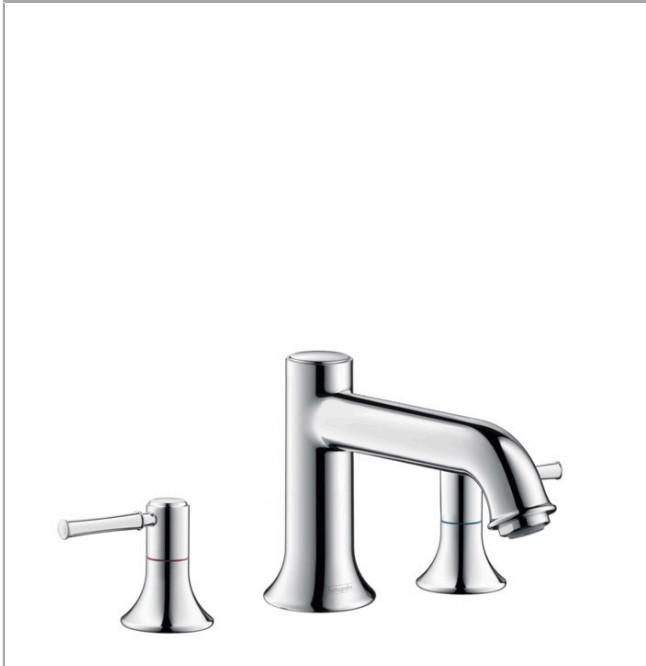

Talis C
3-Hole Roman Tub Set Trim
 Finishes : **chrome** Part no. : **14313001**

Description

Features

- 90° ceramic valves

Item details

List Price \$ 616.00

Compliance

Product image

Scale drawing

Talis C
 3-Hole Roman Tub Set Trim
 Finishes : **chrome** Part no. : **14313001**

Exploded drawing

Year of production: >09/09

Talis C
3-Hole Roman Tub Set Trim
 Finishes : **chrome** Part no. : **14313001**

Spare parts list

Year of production: >09/09

Pos.	Description	Part no.	Price	PU
1	hollow set screw M6x6	97660000	-	1
2	aerator M24x1 (25 l/min)	13914000	-	1
3	adapter for spout	88512000	-	1
4	handle fixing set	98932000	-	1