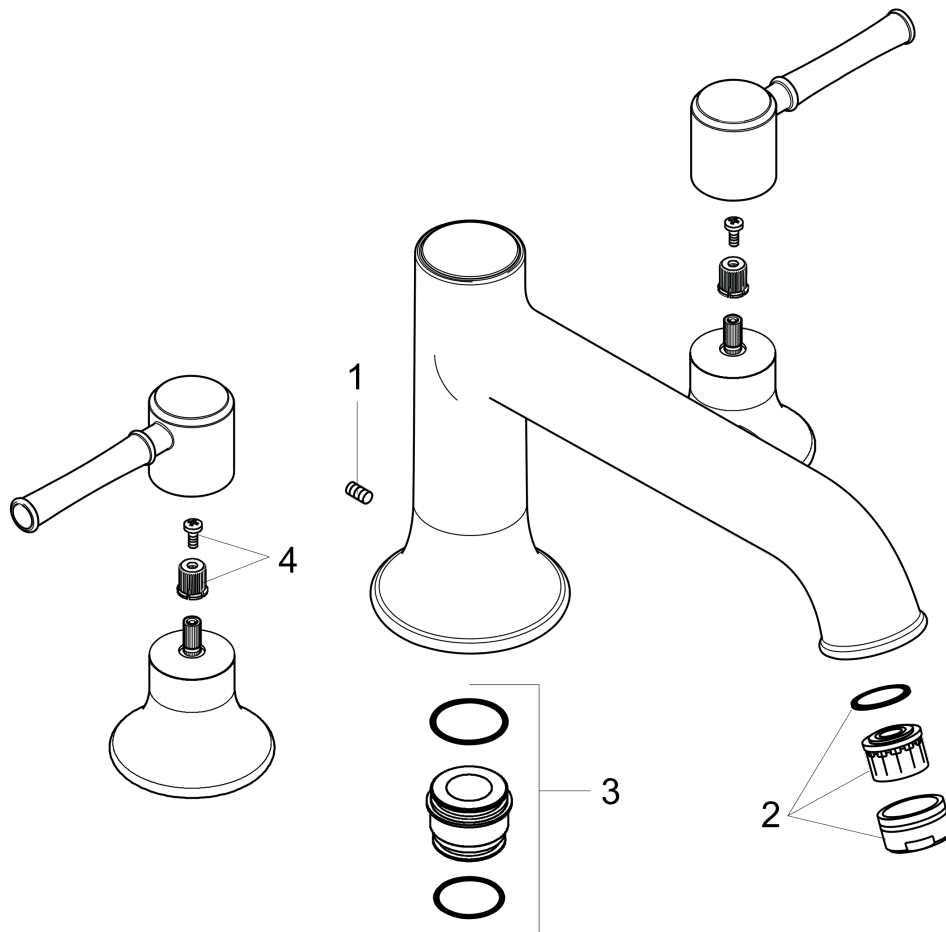

Talis C
3-Hole Roman Tub Set Trim
 Finishes : **chrome** Part no. : **14313001**

Description

Features

- 90° ceramic valves

Item details

List Price \$ 616.00

Compliance

Product image

Scale drawing

Talis C
 3-Hole Roman Tub Set Trim
 Finishes : **chrome** Part no. : **14313001**

Exploded drawing

Year of production: >09/09

Talis C
3-Hole Roman Tub Set Trim
 Finishes : **chrome** Part no. : **14313001**

Spare parts list

Year of production: >09/09

Pos.	Description	Part no.	Price	PU
1	hollow set screw M6x6	97660000	-	1
2	aerator M24x1 (25 l/min)	13914000	-	1
3	adapter for spout	88512000	-	1
4	handle fixing set	98932000	-	1