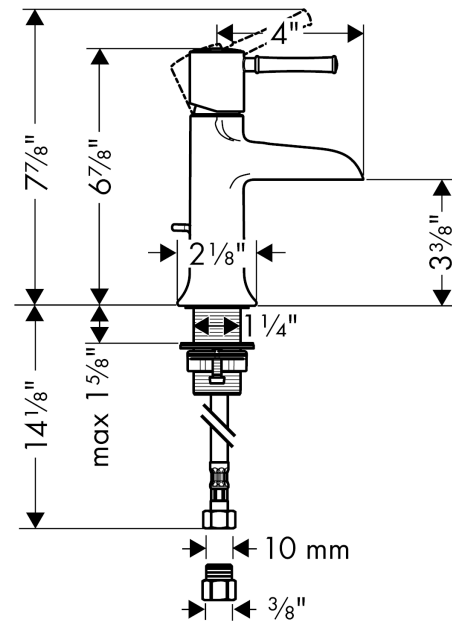

Talis C
Single-Hole Faucet 90 with Pop-Up Drain, 1.2 GPM
 Finishes : **chrome** Part no. : **14127001**

Description

Features

- Non-aerated stream
- Flow: 1.2 GPM (4.5 L/Min)
- Ceramic cartridge
- Includes pop-up drain

Item details

List Price \$ 473.00

Technology

Compliance

Product image

Scale drawing

Talis C
Single-Hole Faucet 90 with Pop-Up Drain, 1.2 GPM
 Finishes : **chrome** Part no. : **14127001**

Exploded drawing

Year of production: >07/16

Talis C
Single-Hole Faucet 90 with Pop-Up Drain, 1.2 GPM
 Finishes : **chrome** Part no. : **14127001**

Spare parts list

Year of production: >07/16

Pos.	Description	Part no.	Price	PU
1	handle	14191000	-	1
2	screw cover	96338000	-	1
3	flange	98863000	-	1
4	nut	98864000	-	1
5	cartridge, assy	95973001	-	1
6	locking screw for handle	95140000	-	1
7	seal	98865000	-	1
8	adapter for cartridge	98866000	-	1
9	fixing set (Ø 32)	13961000	-	1
10	connection hose 17½" M8x0,75 G3/8	95141001	-	1
11	pull rod	96657000	-	1
a	adapter for connection hose	88802000	-	1
b	pop up waste	88509000	-	1