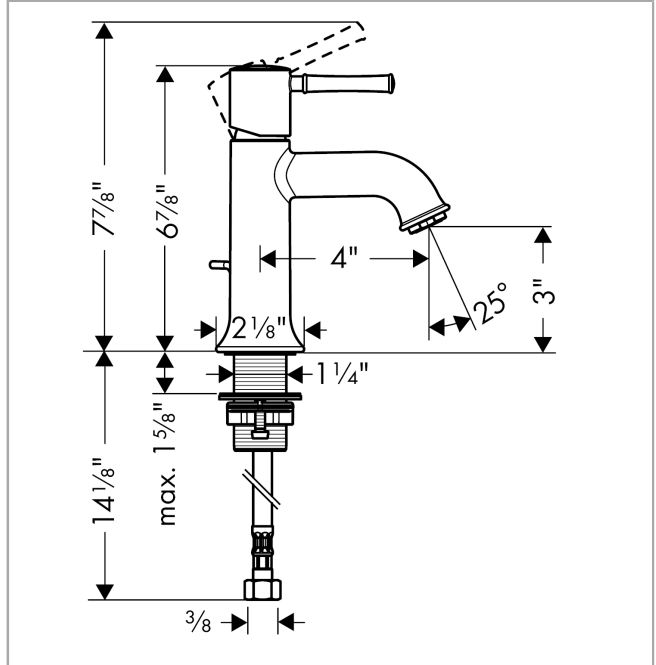

Talis C
Single-Hole Faucet 80 with Pop-Up Drain, 1.2 GPM
 Finishes : **chrome** Part no. : **14111001**

Description

Features

- Aerated spray
- Flow: 1.2 GPM (4.5 L/Min)
- Ceramic cartridge
- Includes pop-up drain

Item details

List Price \$ 333.00

Technology

Compliance

Product image

Scale drawing

Talis C
Single-Hole Faucet 80 with Pop-Up Drain, 1.2 GPM
 Finishes : **chrome** Part no. : **14111001**

Exploded drawing

Year of production: >07/16

Talis C
Single-Hole Faucet 80 with Pop-Up Drain, 1.2 GPM
 Finishes : **chrome** Part no. : **14111001**

Spare parts list

Year of production: >07/16

Pos.	Description	Part no.	Price	PU
1	handle	14191000	-	1
2	screw cover	96338000	-	1
3	flange	98863000	-	1
4	nut	98864000	-	1
5	cartridge, assy	95973001	-	1
6	locking screw for handle	95140000	-	1
7	seal	98865000	-	1
8	adapter for cartridge	98866000	-	1
9	aerator M24x1 (4,5 l/min)	92879000	-	1
10	fixing set (Ø 32)	13961000	-	1
11	pull rod	96657000	-	1
12	connection hose 18½" M8x0,75 3/8"	96321001	-	1
a	pop up waste	88509000	-	1