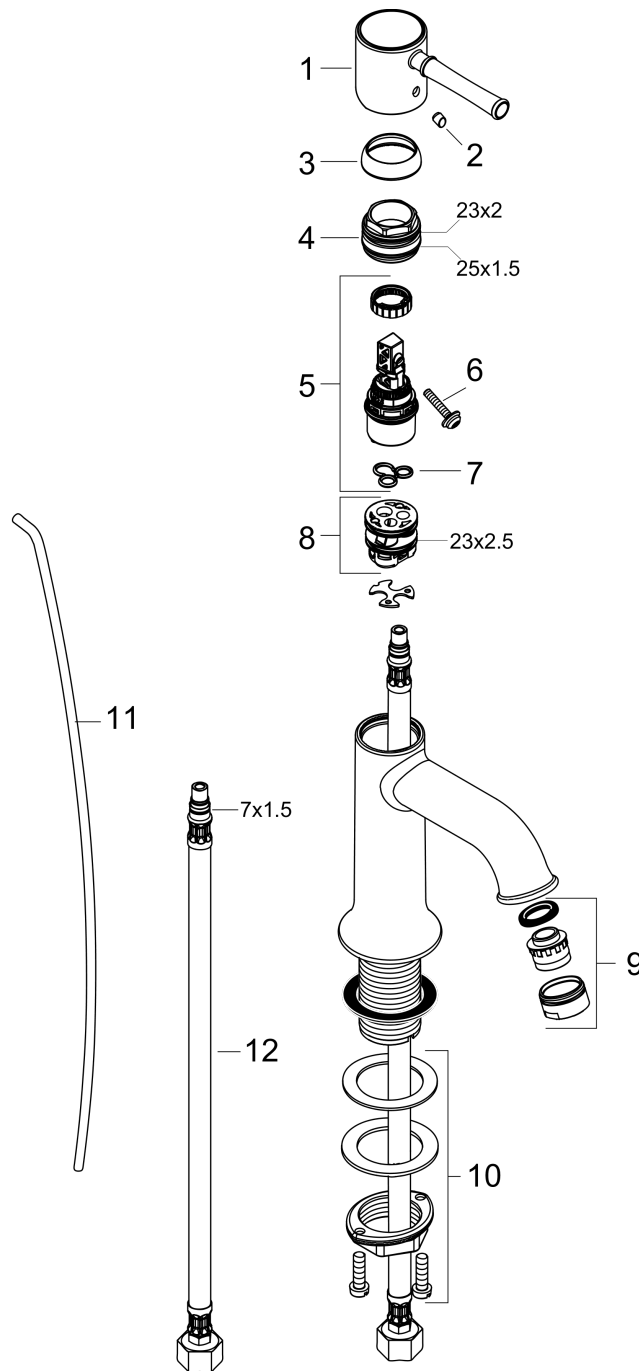

Talis C
Single-Hole Faucet 80 with Pop-Up Drain, 1.2 GPM
 Finishes : **chrome** Part no. : **14111001**

Description

Features

- Aerated spray
- Flow: 1.2 GPM (4.5 L/Min)
- Ceramic cartridge
- Includes pop-up drain

Item details

List Price \$ 333.00

Technology

Compliance

Product image

Scale drawing

Talis C
Single-Hole Faucet 80 with Pop-Up Drain, 1.2 GPM
 Finishes : **chrome** Part no. : **14111001**

Exploded drawing

Year of production: >07/16

Talis C
Single-Hole Faucet 80 with Pop-Up Drain, 1.2 GPM
 Finishes : **chrome** Part no. : **14111001**

Spare parts list

Year of production: >07/16

Pos.	Description	Part no.	Price	PU
1	handle	14191000	-	1
2	screw cover	96338000	-	1
3	flange	98863000	-	1
4	nut	98864000	-	1
5	cartridge, assy	95973001	-	1
6	locking screw for handle	95140000	-	1
7	seal	98865000	-	1
8	adapter for cartridge	98866000	-	1
9	aerator M24x1 (4,5 l/min)	92879000	-	1
10	fixing set (Ø 32)	13961000	-	1
11	pull rod	96657000	-	1
12	connection hose 18½" M8x0,75 3/8"	96321001	-	1
a	pop up waste	88509000	-	1