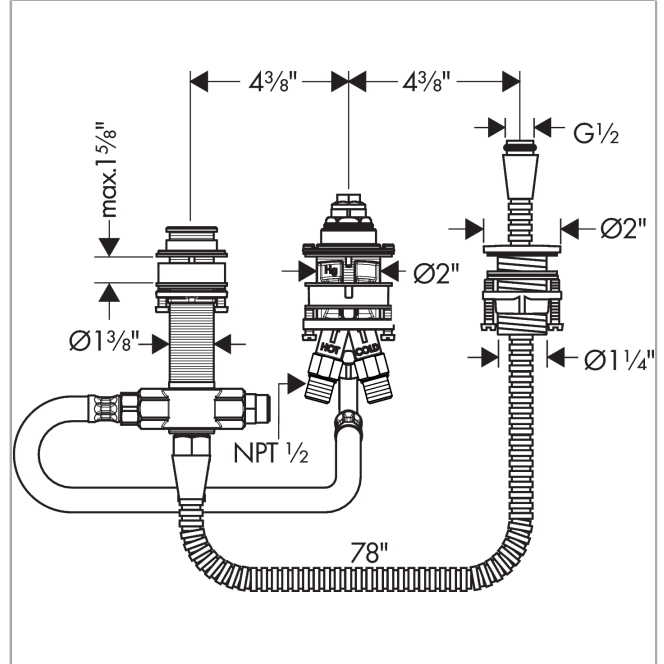

**Rough, 3-Hole Roman Tub Set with Single Handle**

Finishes : n.a. Part no. : 13439181

**Description**

**Features**

- Ceramic cartridge

**Item details**

List Price \$ 258.00

**Compliance**

**Product image**

**Scale drawing**

**Rough, 3-Hole Roman Tub Set with Single Handle**  
 Finishes : n.a. Part no. : 13439181

Exploded drawing

Year of production: >01/18

## Rough, 3-Hole Roman Tub Set with Single Handle

Finishes : n.a. Part no. : 13439181

### Spare parts list

Year of production: >01/18

Pos.	Description	Part no.	Price	PU
1	stop valve cpl.	95809000	-	1
2	nut	97209000	-	1
3	O-ring 9x1,5	98117000	-	1
4	O-ring 35x1,5	92114000	-	1
5	fixing set	95808000	-	1
6	O-ring 62x2	92226000	-	1
7	adapter for body shower	88746000	-	1
8	connection hose 800 mm G½ x G½	25963000	-	1
9	O-ring 17x2,5	98387000	-	1
10	plug	97568000	-	1
11	selector housing	96125000	-	1
12	connecting thread	97719000	-	1
13	fixing set for 4 hole bath mixer spout	96080000	-	1
14	insert for shower holder	96942000	-	1
15	fixing set (Ø 32)	13961000	-	1
16	lever collar	97548000	-	1
17	shower hose	97161000	-	1
a	Secuflexbox	28389000	-	1