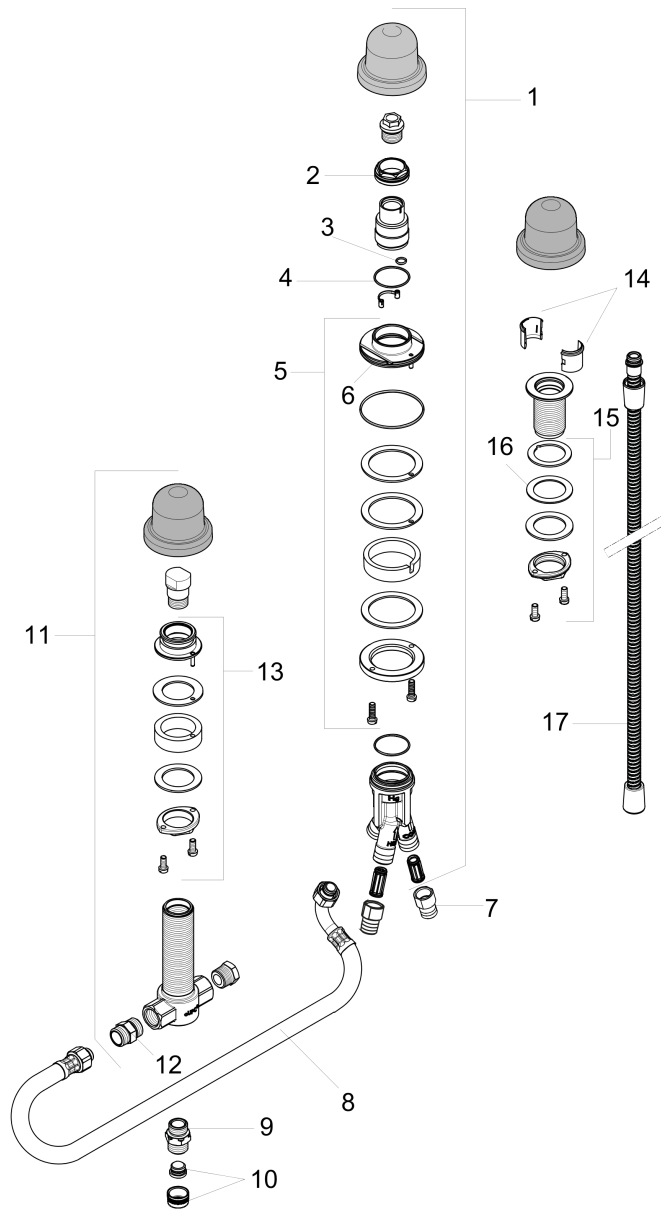

**Rough, 3-Hole Roman Tub Set with Single Handle**

Finishes : n.a. Part no. : 13439181

**Description**

**Features**

- Ceramic cartridge

**Item details**

List Price \$ 258.00

**Compliance**

**Product image**

**Scale drawing**

**Rough, 3-Hole Roman Tub Set with Single Handle**  
 Finishes : n.a. Part no. : 13439181

Exploded drawing

Year of production: >01/18

## Rough, 3-Hole Roman Tub Set with Single Handle

Finishes : n.a. Part no. : 13439181

### Spare parts list

Year of production: >01/18

Pos.	Description	Part no.	Price	PU
1	stop valve cpl.	95809000	-	1
2	nut	97209000	-	1
3	O-ring 9x1,5	98117000	-	1
4	O-ring 35x1,5	92114000	-	1
5	fixing set	95808000	-	1
6	O-ring 62x2	92226000	-	1
7	adapter for body shower	88746000	-	1
8	connection hose 800 mm G½ x G½	25963000	-	1
9	O-ring 17x2,5	98387000	-	1
10	plug	97568000	-	1
11	selector housing	96125000	-	1
12	connecting thread	97719000	-	1
13	fixing set for 4 hole bath mixer spout	96080000	-	1
14	insert for shower holder	96942000	-	1
15	fixing set (Ø 32)	13961000	-	1
16	lever collar	97548000	-	1
17	shower hose	97161000	-	1
a	Secuflexbox	28389000	-	1