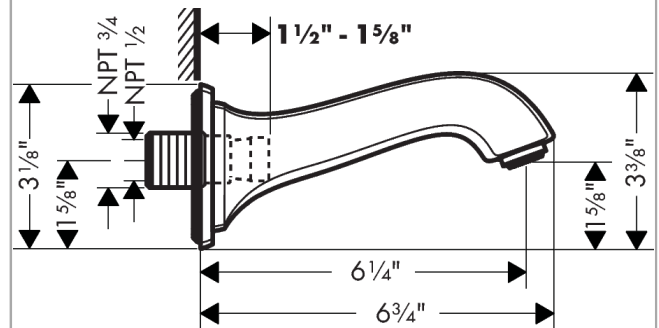

**Metropol Classic
Tub Spout**

Finish: **chrome** Part no. : **13425001**

Description

Features

- Max. flow: 5.68 GPM
- Solid Brass
- Includes: 1/2" female and 3/4" male adaptor

Item details

List Price \$ 222.00

Compliance / Sustainability

Product image

Scale drawing

**Metropol Classic
Tub Spout**

Finish: **chrome** Part no. : **13425001**

Exploded drawing

Year of production: >01/19

**Metropol Classic
Tub Spout**

Finish: **chrome** Part no. : **13425001**

Spare parts list

Year of production: >01/19

Pos.	Description	Part no.	Price	PU
1	connecting thread	95658001	-	1
2	O-ring 13x2	98128000	-	1
3	hollow set screw M6x6	97660000	-	1
4	O-ring 48x5	98174000	-	1
5	aerator M24x1 (30 l/min)	96512000	-	1