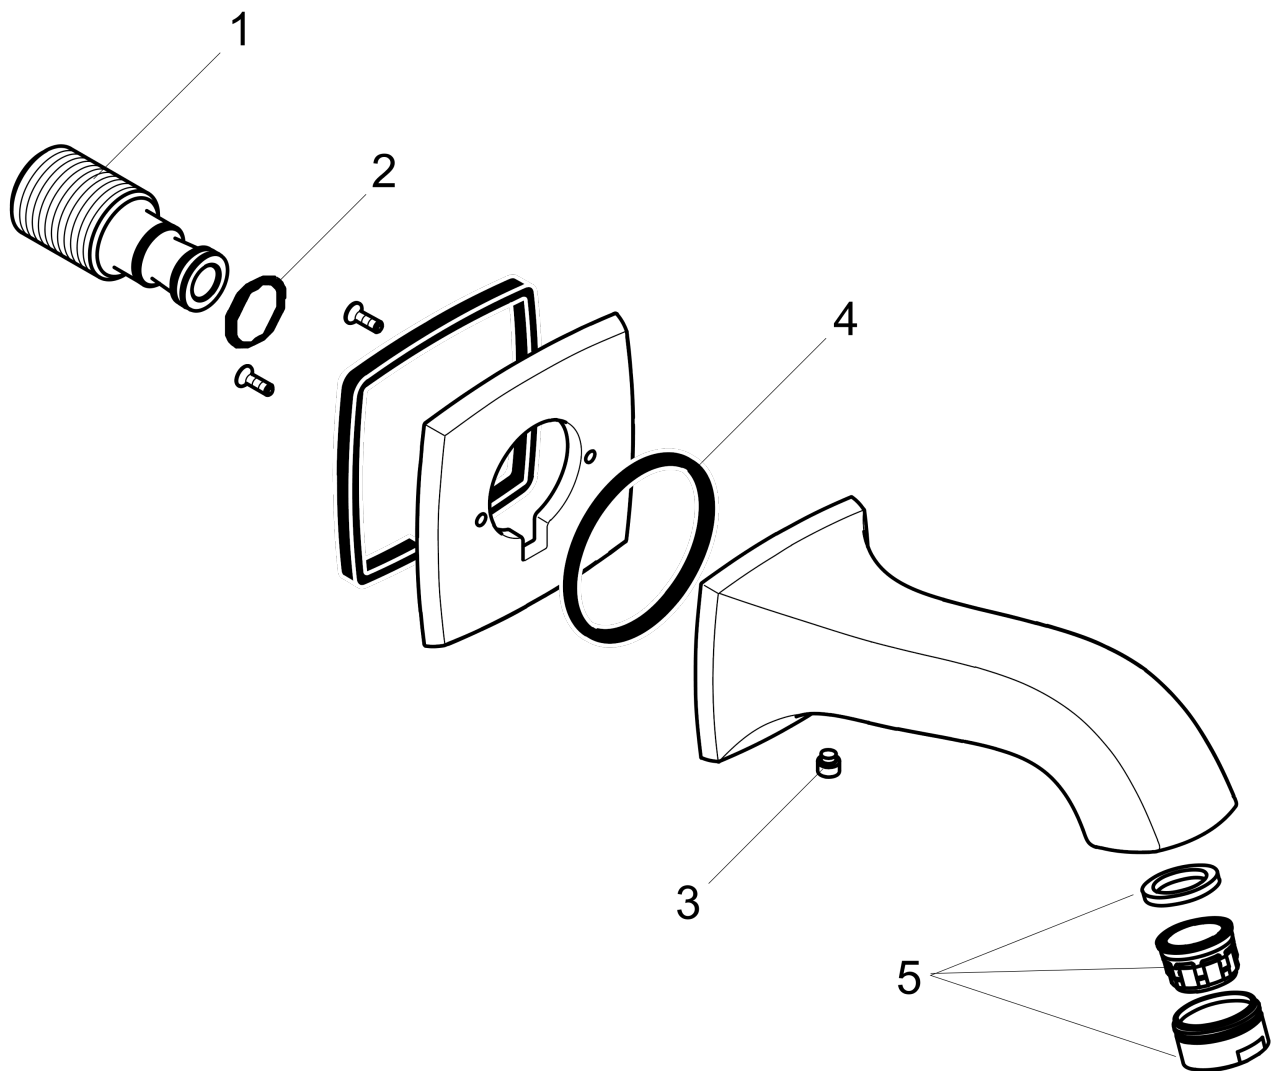

**Metropol Classic
Tub Spout**

Finish: **chrome** Part no. : **13425001**

Description

Features

- Max. flow: 5.68 GPM
- Solid Brass
- Includes: 1/2" female and 3/4" male adaptor

Item details

List Price \$ 222.00

Compliance / Sustainability

Product image

Scale drawing

**Metropol Classic
Tub Spout**

Finish: **chrome** Part no. : **13425001**

Exploded drawing

Year of production: >01/19

**Metropol Classic
Tub Spout**

Finish: **chrome** Part no. : **13425001**

Spare parts list

Year of production: >01/19

Pos.	Description	Part no.	Price	PU
1	connecting thread	95658001	-	1
2	O-ring 13x2	98128000	-	1
3	hollow set screw M6x6	97660000	-	1
4	O-ring 48x5	98174000	-	1
5	aerator M24x1 (30 l/min)	96512000	-	1