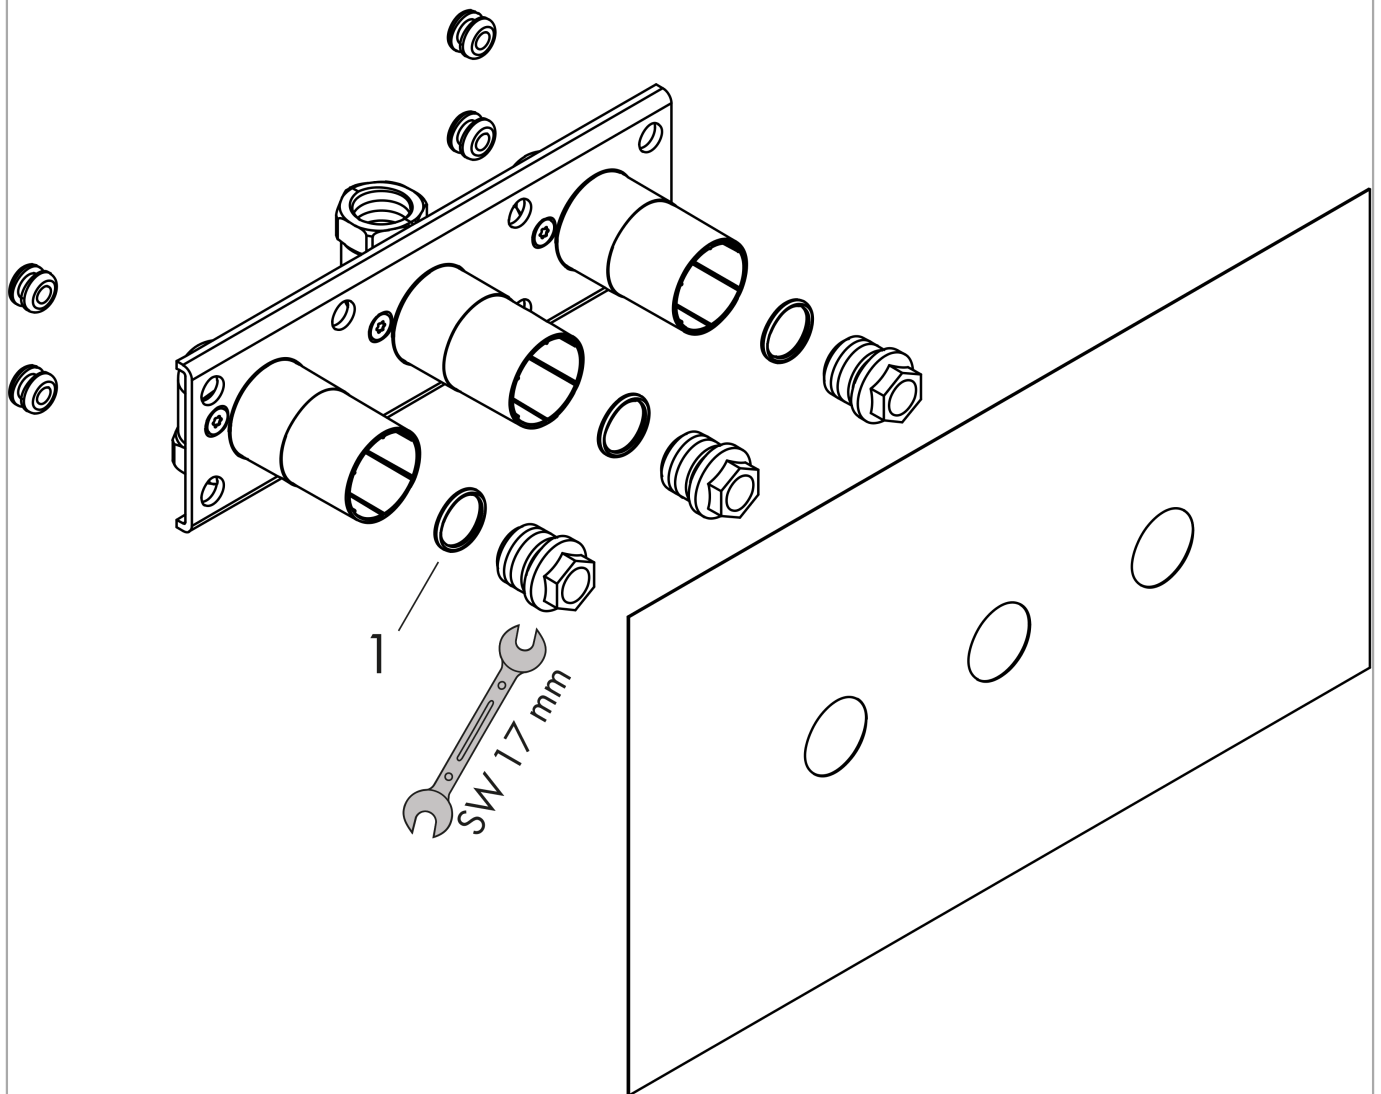

Rough, ShowerTablet Thermostatic Trim 600 for Exposed Installation for 2 Functions

Finishes : n.a. Part no. : 13129181

Description

Features

- 1/2" NPT

Item details

List Price \$ 111.00

Compliance

Product image

Scale drawing

Rough, ShowerTablet Thermostatic Trim 600 for Exposed Installation for 2 Functions
 Finishes : n.a. Part no. : 13129181

Exploded drawing

Year of production: >07/18

Rough, ShowerTablet Thermostatic Trim 600 for Exposed Installation for 2 Functions
 Finishes : n.a. Part no. : 13129181

Spare parts list

Year of production: >07/18

Pos.	Description	Part no.	Price	PU
1	O-ring 18x2	98181000	-	1