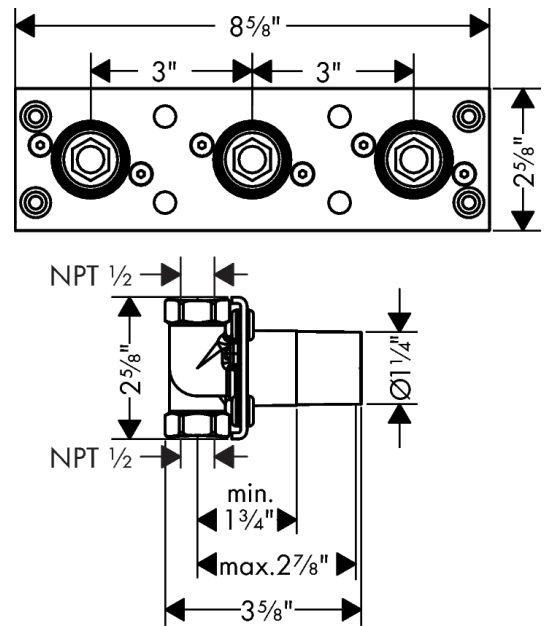

Rough, ShowerTablet Thermostatic Trim 600 for Exposed Installation for 2 Functions

Finishes : n.a. Part no. : 13129181

Description

Features

- 1/2" NPT

Item details

List Price \$ 111.00

Compliance

Product image

Scale drawing

Rough, ShowerTablet Thermostatic Trim 600 for Exposed Installation for 2 Functions
 Finishes : n.a. Part no. : 13129181

Exploded drawing

Year of production: >07/18

Rough, ShowerTablet Thermostatic Trim 600 for Exposed Installation for 2 Functions
 Finishes : n.a. Part no. : 13129181

Spare parts list

Year of production: >07/18

Pos.	Description	Part no.	Price	PU
1	O-ring 18x2	98181000	-	1