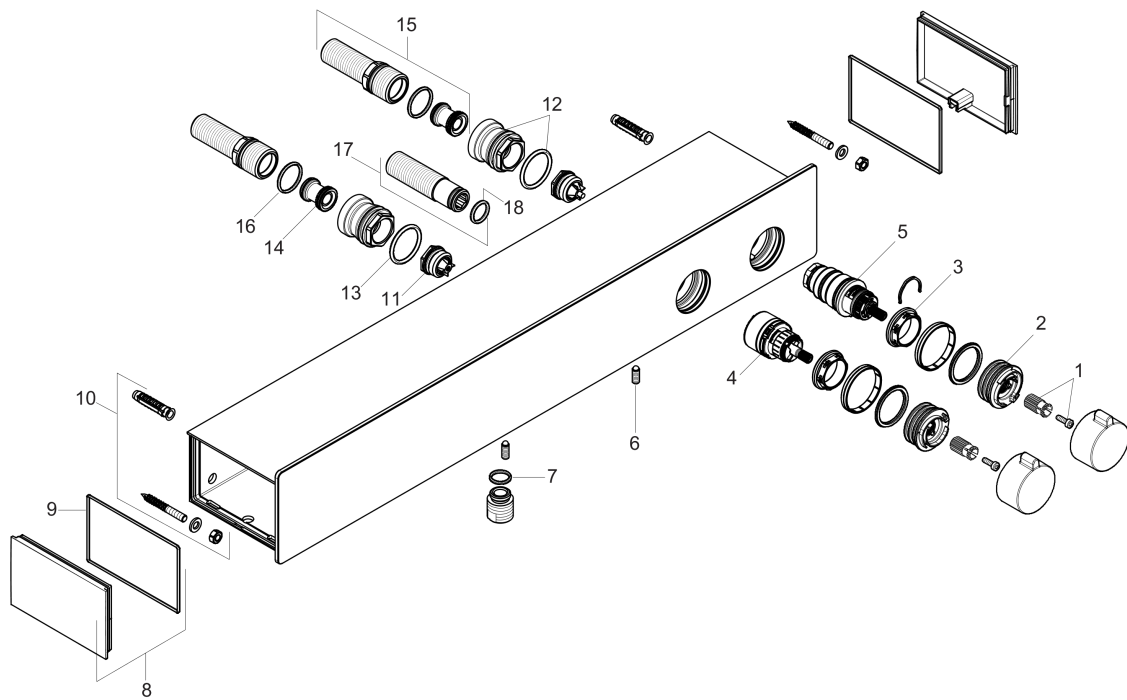

ShowerTablet
Thermostatic Trim 600 for Exposed Installation for 2 Functions
 Finishes : **chrome** Part no. : **13108001**

Description

Features

- Outlets may not be operated simultaneously
- Volume control and diverter for 2 outlets
- Shut-off/ diverter valve, Thermostatic cartridge
- Anti-scald 100° safety stop
- surface of the cover at color variant -000 = mirror glass, at color variant -400 = white glass
- control of an external shower or bath tub filler via concealed connection G1/2 possible

Item details

List Price \$ 995.00

Compliance

Product image

Scale drawing

ShowerTablet
Thermostatic Trim 600 for Exposed Installation for 2 Functions
 Finishes : **chrome** Part no. : **13108001**

Exploded drawing

Year of production: >07/18

ShowerTablet
Thermostatic Trim 600 for Exposed Installation for 2 Functions
 Finishes : **chrome** Part no. : **13108001**

Spare parts list

Year of production: >07/18

Pos.	Description	Part no.	Price	PU
1	handle fixing set	93228000	-	1
2	safety set	93229000	-	1
3	nut	98913000	-	1
4	shut off unit with selector	98283000	-	1
5	thermostat cartridge	98282000	-	1
6	hollow set screw M6x16 including o-ring 29x3	98372000	-	1
7	O-ring 14x2	98129000	-	1
8	cover	93225000	-	1
9	O-ring 76x2,5	98431000	-	1
10	mounting kit	98744000	-	1
11	non return valve (pressure-resistant up to 2 MPa)	93223000	-	1
12	adapter for ball S - union	02026000	-	1
13	O-ring 29x3	98371000	-	1
14	noise reduction	96429000	-	1
15	set of connecting threads	93231000	-	1
16	O-ring 23x2	98398000	-	1
17	connecting thread	93232000	-	1
18	O-ring 15x2,5	98131000	-	1