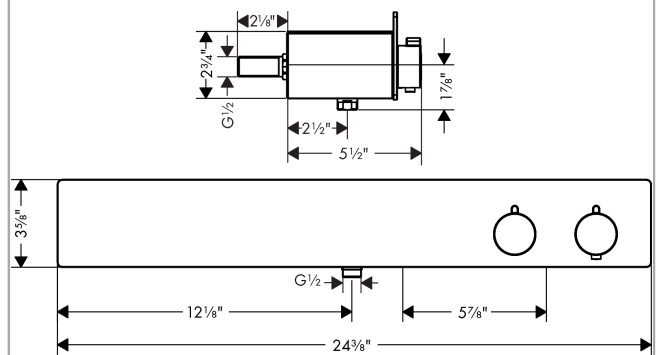

ShowerTablet
Thermostatic Trim 600 for Exposed Installation for 2 Functions
 Finishes : **chrome** Part no. : **13108001**

Description

Features

- Outlets may not be operated simultaneously
- Volume control and diverter for 2 outlets
- Shut-off/ diverter valve, Thermostatic cartridge
- Anti-scald 100° safety stop
- surface of the cover at color variant -000 = mirror glass, at color variant -400 = white glass
- control of an external shower or bath tub filler via concealed connection G1/2 possible

Item details

List Price \$ 995.00

Compliance

Product image

Scale drawing

ShowerTablet
Thermostatic Trim 600 for Exposed Installation for 2 Functions
 Finishes : **chrome** Part no. : **13108001**

Exploded drawing

Year of production: >07/18

ShowerTablet
Thermostatic Trim 600 for Exposed Installation for 2 Functions
 Finishes : **chrome** Part no. : **13108001**

Spare parts list

Year of production: >07/18

Pos.	Description	Part no.	Price	PU
1	handle fixing set	93228000	-	1
2	safety set	93229000	-	1
3	nut	98913000	-	1
4	shut off unit with selector	98283000	-	1
5	thermostat cartridge	98282000	-	1
6	hollow set screw M6x16 including o-ring 29x3	98372000	-	1
7	O-ring 14x2	98129000	-	1
8	cover	93225000	-	1
9	O-ring 76x2,5	98431000	-	1
10	mounting kit	98744000	-	1
11	non return valve (pressure-resistant up to 2 MPa)	93223000	-	1
12	adapter for ball S - union	02026000	-	1
13	O-ring 29x3	98371000	-	1
14	noise reduction	96429000	-	1
15	set of connecting threads	93231000	-	1
16	O-ring 23x2	98398000	-	1
17	connecting thread	93232000	-	1
18	O-ring 15x2,5	98131000	-	1