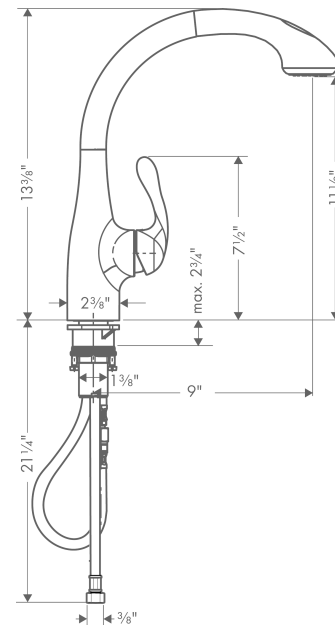

Allegro E
SemiArc Kitchen Faucet, 2-Spray Pull-Out, 1.75 GPM
 Finishes : **chrome** Part no. : **06461000**

Description

Features

- Swivel range 150°
- Full and needle spray
- Toggle spray diverter
- Single-hole installation
- Flow: 1.75 GPM (6.6 L/Min)
- Ceramic cartridge
- 3/8" connections
- Integrated double backflow prevention

Item details

List Price \$ 702.00

Technology

Compliance

Product image

Scale drawing

Allegro E
SemiArc Kitchen Faucet, 2-Spray Pull-Out, 1.75 GPM
 Finishes : **chrome** Part no. : **06461000**

Exploded drawing

Year of production: >10/18

Allegro E
SemiArc Kitchen Faucet, 2-Spray Pull-Out, 1.75 GPM
 Finishes : **chrome** Part no. : **06461000**

Spare parts list

Year of production: >10/18

Pos.	Description	Part no.	Price	PU
1	handle	98597001	-	1
2	screw cover	88655000	-	1
3	flange	96468000	-	1
4	nut	96461000	-	1
5	cartridge, assy	92730000	-	1
6	locking screw for handle	95140000	-	1
7	seal	95008000	-	1
8	filter	97735000	-	1
9	handspray	98598001	-	1
10	set of non return valves DW 15	97350000	-	1
11	non return valve	93218000	-	1
12	hose 1,50 m	88624000	-	1
13	connection hose 600 mm M10x1	95561000	-	1
14	fixing set (Ø 34)	95049000	-	1
15	connection hose 35½" M8x0,75 3/8"	96316001	-	1
a	insert for spout	92759000	-	1