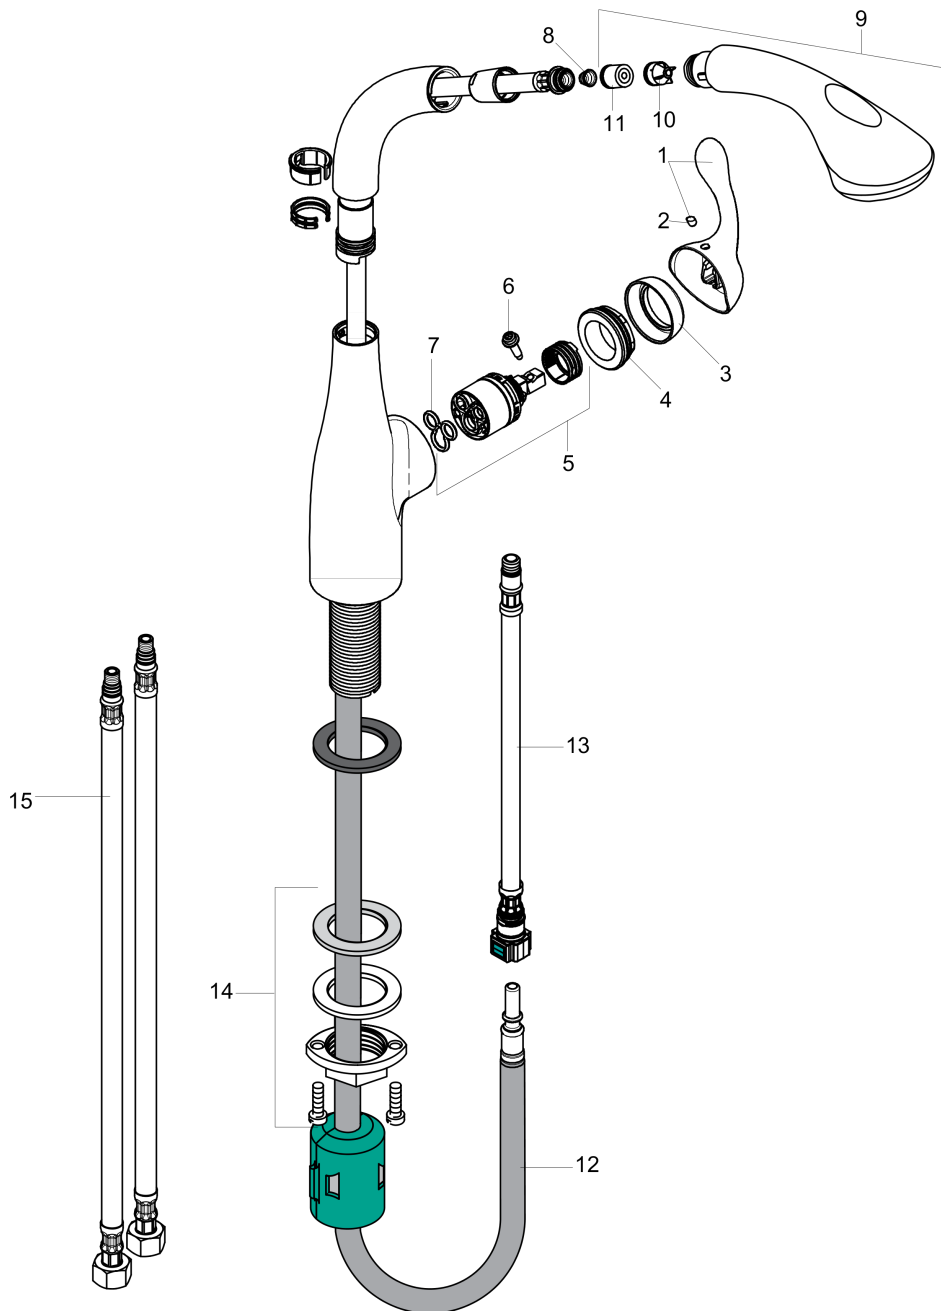

Allegro E
SemiArc Kitchen Faucet, 2-Spray Pull-Out, 1.75 GPM
 Finishes : **chrome** Part no. : **06461000**

Description

Features

- Swivel range 150°
- Full and needle spray
- Toggle spray diverter
- Single-hole installation
- Flow: 1.75 GPM (6.6 L/Min)
- Ceramic cartridge
- 3/8" connections
- Integrated double backflow prevention

Item details

List Price \$ 702.00

Technology

Compliance

Product image

Scale drawing

Allegro E
SemiArc Kitchen Faucet, 2-Spray Pull-Out, 1.75 GPM
 Finishes : **chrome** Part no. : **06461000**

Exploded drawing

Year of production: >10/18

Allegro E
SemiArc Kitchen Faucet, 2-Spray Pull-Out, 1.75 GPM
 Finishes : **chrome** Part no. : **06461000**

Spare parts list

Year of production: >10/18

Pos.	Description	Part no.	Price	PU
1	handle	98597001	-	1
2	screw cover	88655000	-	1
3	flange	96468000	-	1
4	nut	96461000	-	1
5	cartridge, assy	92730000	-	1
6	locking screw for handle	95140000	-	1
7	seal	95008000	-	1
8	filter	97735000	-	1
9	handspray	98598001	-	1
10	set of non return valves DW 15	97350000	-	1
11	non return valve	93218000	-	1
12	hose 1,50 m	88624000	-	1
13	connection hose 600 mm M10x1	95561000	-	1
14	fixing set (Ø 34)	95049000	-	1
15	connection hose 35½" M8x0,75 3/8"	96316001	-	1
a	insert for spout	92759000	-	1