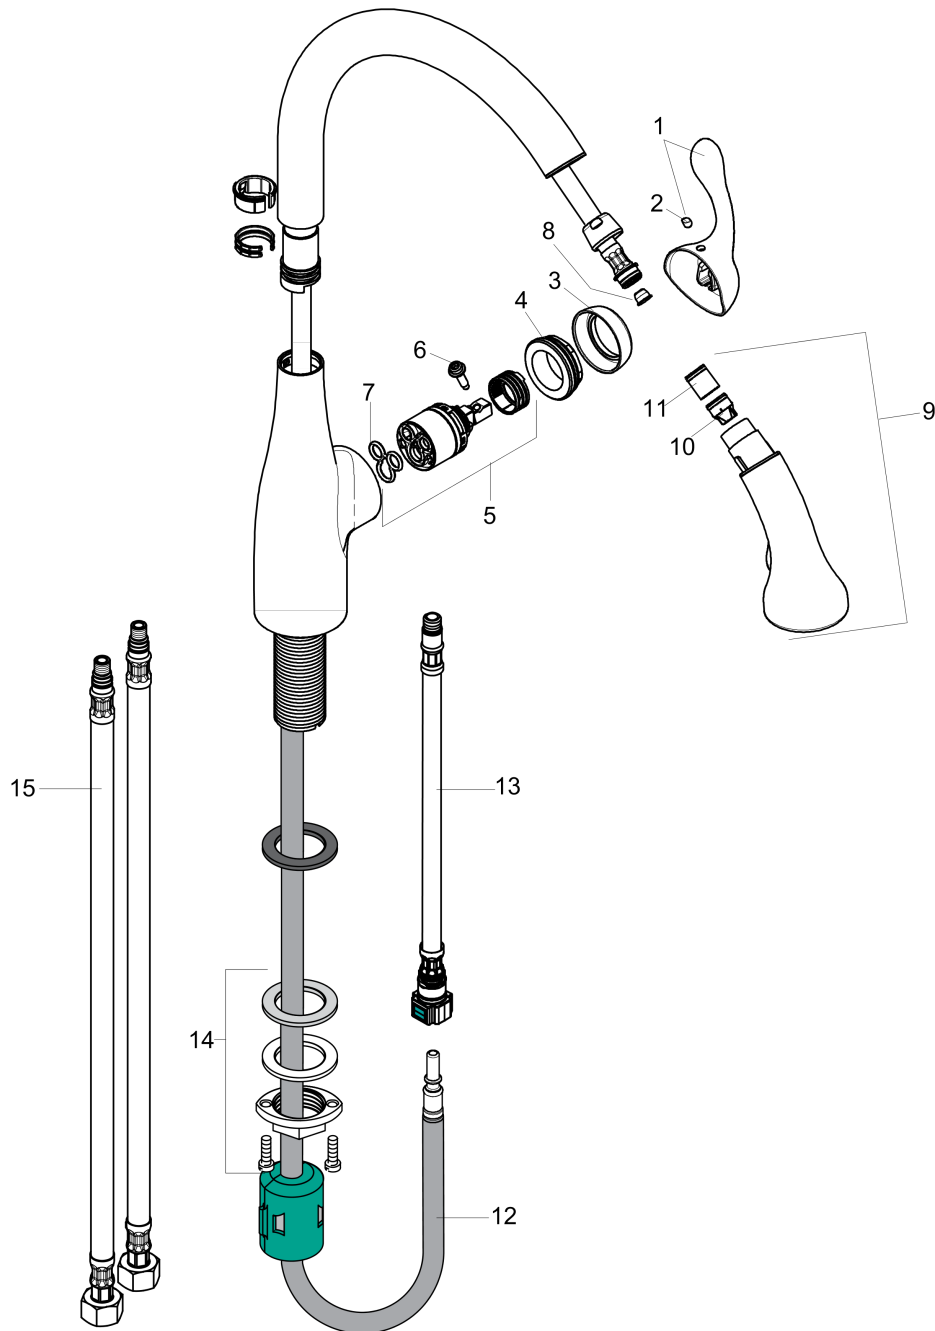

Allegro E Gourmet
Semi-Pro Kitchen Faucet, 2-Spray Pull-Down, 1.75 GPM
 Finishes : **chrome** Part no. : **06460000**

Description

Features

- Swivel range 150°
- Full and needle spray
- Locking spray diverter (reverts to default spray mode upon valve closing)
- MagFit magnetic sprayhead docking
- Single-hole installation
- Flow: 1.75 GPM (6.6 L/Min)
- Ceramic cartridge
- 3/8" connections
- Integrated double backflow prevention

Item details

List Price \$ 767.00

Technology

Compliance

Product image

Scale drawing

Allegro E Gourmet
Semi-Pro Kitchen Faucet, 2-Spray Pull-Down, 1.75 GPM
 Finishes : **chrome** Part no. : **06460000**

Exploded drawing

Year of production: >10/18

Allegro E Gourmet
Semi-Pro Kitchen Faucet, 2-Spray Pull-Down, 1.75 GPM
 Finishes : **chrome** Part no. : **06460000**

Spare parts list

Year of production: >10/18

Pos.	Description	Part no.	Price	PU
1	handle	98597001	-	1
2	screw cover	88655000	-	1
3	flange	96468000	-	1
4	nut	96461000	-	1
5	cartridge, assy	92730000	-	1
6	locking screw for handle	95140000	-	1
7	seal	95008000	-	1
8	filter	97735000	-	1
9	handspray	98599001	-	1
10	set of non return valves DW 15	97350000	-	1
11	non return valve	93218000	-	1
12	hose 1,50 m	88624000	-	1
13	connection hose 600 mm M10x1	95561000	-	1
14	fixing set (Ø 34)	95049000	-	1
15	connection hose 35½" M8x0,75 3/8"	96316001	-	1
a	insert for spout	92759000	-	1