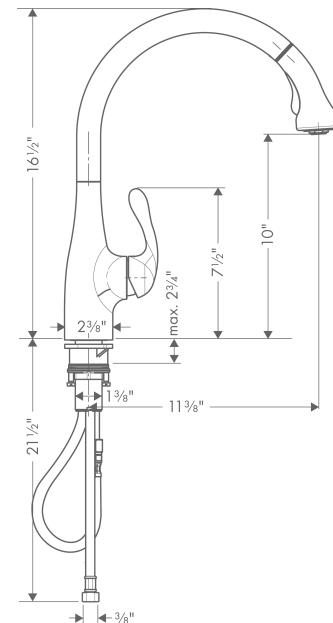

Allegro E Gourmet
Semi-Pro Kitchen Faucet, 2-Spray Pull-Down, 1.75 GPM
 Finishes : **chrome** Part no. : **06460000**

Description

Features

- Swivel range 150°
- Full and needle spray
- Locking spray diverter (reverts to default spray mode upon valve closing)
- MagFit magnetic sprayhead docking
- Single-hole installation
- Flow: 1.75 GPM (6.6 L/Min)
- Ceramic cartridge
- 3/8" connections
- Integrated double backflow prevention

Item details

List Price \$ 767.00

Technology

Compliance

Product image

Scale drawing

Allegro E Gourmet
Semi-Pro Kitchen Faucet, 2-Spray Pull-Down, 1.75 GPM
 Finishes : **chrome** Part no. : **06460000**

Exploded drawing

Year of production: >10/18

Allegro E Gourmet
Semi-Pro Kitchen Faucet, 2-Spray Pull-Down, 1.75 GPM
 Finishes : **chrome** Part no. : **06460000**

Spare parts list

Year of production: >10/18

Pos.	Description	Part no.	Price	PU
1	handle	98597001	-	1
2	screw cover	88655000	-	1
3	flange	96468000	-	1
4	nut	96461000	-	1
5	cartridge, assy	92730000	-	1
6	locking screw for handle	95140000	-	1
7	seal	95008000	-	1
8	filter	97735000	-	1
9	handspray	98599001	-	1
10	set of non return valves DW 15	97350000	-	1
11	non return valve	93218000	-	1
12	hose 1,50 m	88624000	-	1
13	connection hose 600 mm M10x1	95561000	-	1
14	fixing set (Ø 34)	95049000	-	1
15	connection hose 35½" M8x0,75 3/8"	96316001	-	1
a	insert for spout	92759000	-	1