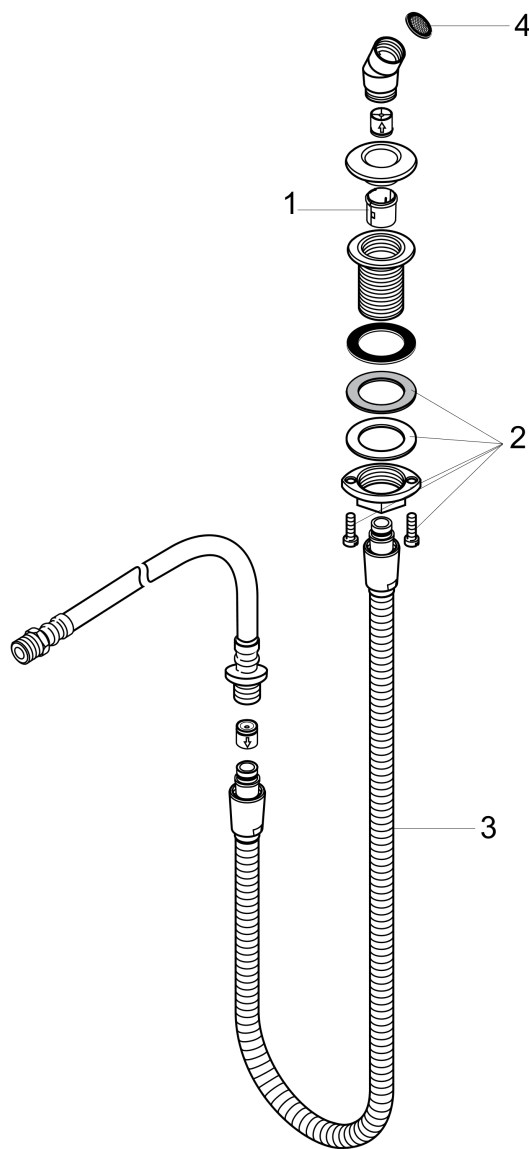

Metal Hose Pull-Out Set for Handshower
 Finishes : **chrome** Part no. : **06438000**

Description

Features
 · 1/2" NPT

Item details

List Price \$ 193.00

Compliance

Product image

Scale drawing

Metal Hose Pull-Out Set for Handshower
 Finishes : **chrome** Part no. : **06438000**

Exploded drawing

Year of production: >10/06

Metal Hose Pull-Out Set for Handshower

Finishes : **chrome** Part no. : **06438000**

Spare parts list

Year of production: >10/06

Pos.	Description	Part no.	Price	PU
1	insert for shower holder	96942000	-	1
2	fixing set (Ø 32)	13961000	-	1
3	shower hose	97161000	-	1
4	filter packing	94246000	-	1
a	shower holder	28071000	-	1
b	escutcheon Ø 52 mm	97159000	-	1