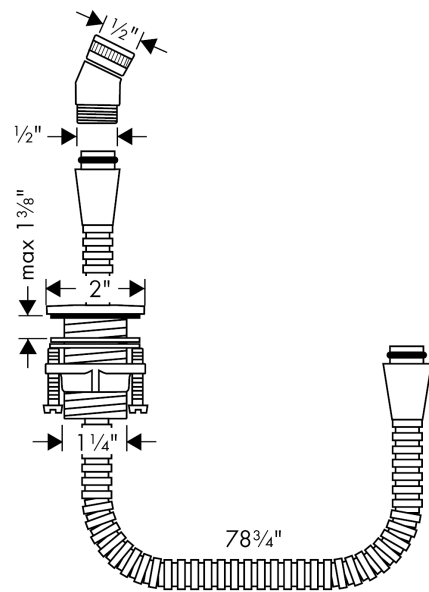

Metal Hose Pull-Out Set for Handshower
 Finishes : **chrome** Part no. : **06438000**

Description

Features
 · 1/2" NPT

Item details

List Price \$ 193.00

Compliance

Product image

Scale drawing

Metal Hose Pull-Out Set for Handshower
 Finishes : **chrome** Part no. : **06438000**

Exploded drawing

Year of production: >10/06

Metal Hose Pull-Out Set for Handshower

Finishes : **chrome** Part no. : **06438000**

Spare parts list

Year of production: >10/06

Pos.	Description	Part no.	Price	PU
1	insert for shower holder	96942000	-	1
2	fixing set (Ø 32)	13961000	-	1
3	shower hose	97161000	-	1
4	filter packing	94246000	-	1
a	shower holder	28071000	-	1
b	escutcheon Ø 52 mm	97159000	-	1