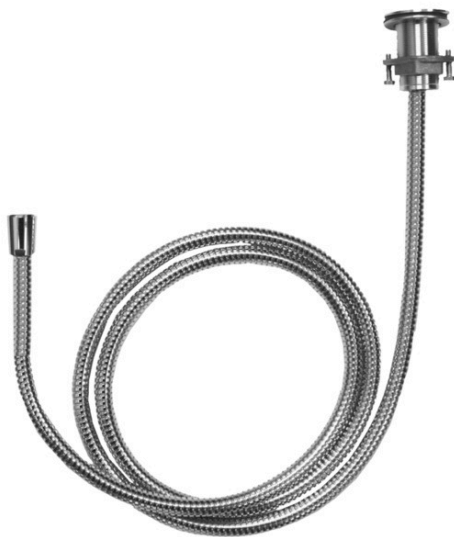

Metal Hose Pull-Out Set for Handshower
 Finishes : **chrome** Part no. : **06438000**

Description

Features
 · 1/2" NPT

Item details

List Price \$ 193.00

Compliance

Product image

Scale drawing

Metal Hose Pull-Out Set for Handshower
 Finishes : **chrome** Part no. : **06438000**

Exploded drawing

Year of production: >10/06

Metal Hose Pull-Out Set for Handshower

Finishes : **chrome** Part no. : **06438000**

Spare parts list

Year of production: >10/06

Pos.	Description	Part no.	Price	PU
1	insert for shower holder	96942000	-	1
2	fixing set (Ø 32)	13961000	-	1
3	shower hose	97161000	-	1
4	filter packing	94246000	-	1
a	shower holder	28071000	-	1
b	escutcheon Ø 52 mm	97159000	-	1