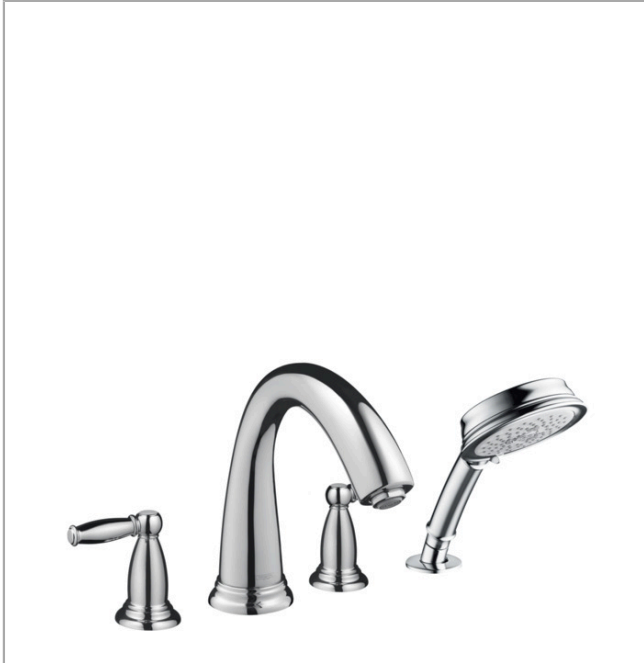

**Swing C**

**4-Hole Roman Tub Set Trim with Lever Handles and 1.8 GPM Handshower**

Finishes : **chrome** Part no. : **06132000**

**Description**

**Features**

- consists of: 4-Hole Roman tub filler trim, Handshower, Handshower holder
- 90° ceramic valves
- Integrated double backflow prevention

**Item details**

List Price \$ 874.00

**Technology**

**Compliance**

**Product image**

**Scale drawing**

**Swing C**

**4-Hole Roman Tub Set Trim with Lever Handles and 1.8 GPM Handshower**

Finishes : **chrome** Part no. : **06132000**

**Exploded drawing**

Year of production: >01/19

### 4-Hole Roman Tub Set Trim with Lever Handles and 1.8 GPM Handshower

Finishes : **chrome** Part no. : **06132000**