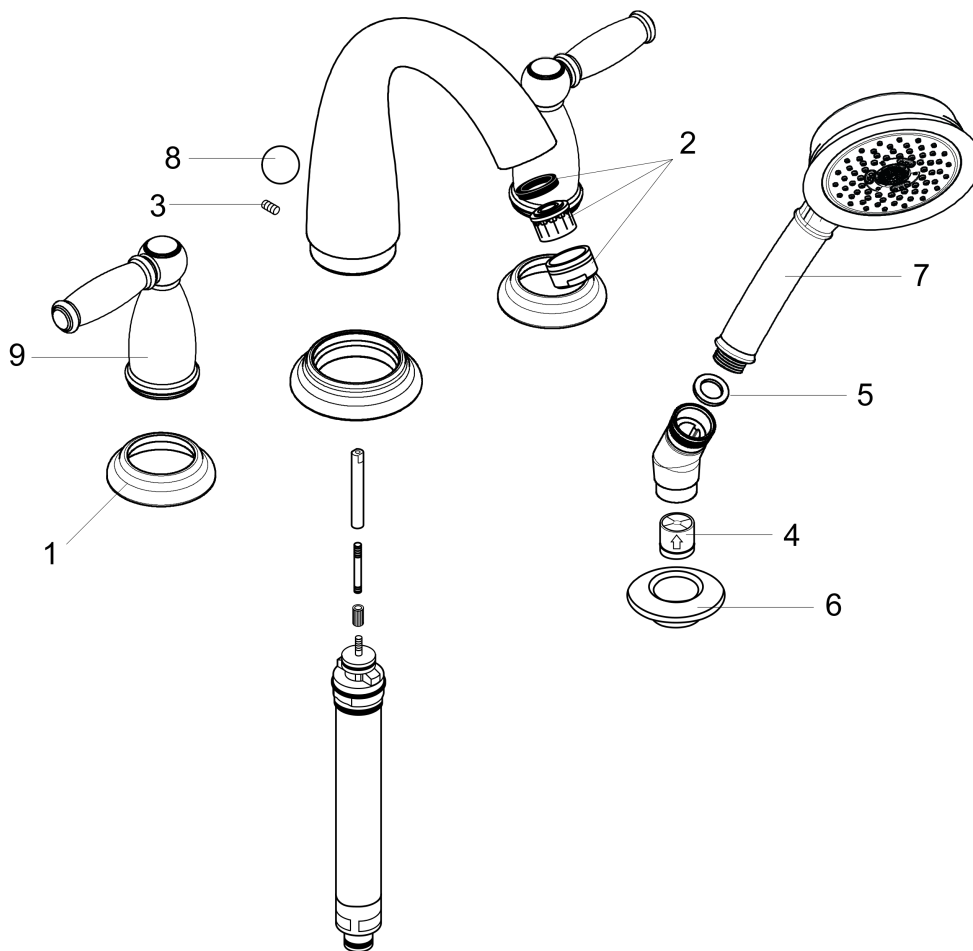

Swing C

4-Hole Roman Tub Set Trim with Lever Handles and 1.8 GPM Handshower

Finishes : **chrome** Part no. : **06132000**

Exploded drawing

Year of production: >01/19

Swing C

4-Hole Roman Tub Set Trim with Lever Handles and 1.8 GPM Handshower

Finishes : **chrome** Part no. : **06132000**

Spare parts list

Year of production: >01/19

Pos.	Description	Part no.	Price	PU
1	escutcheon	88600000	-	1
2	aerator M24x1 (25 l/min)	13956000	-	1
3	hollow set screw M6x10 DIN 916	96029000	-	1
4	set of non return valves DW 15	94074000	-	1
5	seal	98058000	-	1
6	escutcheon Ø 52 mm	97159000	-	1
7	handshower	04753000	-	1
8	diverter knob	94102000	-	1
9	handle	88612000	-	1
a	shower holder	28071000	-	1