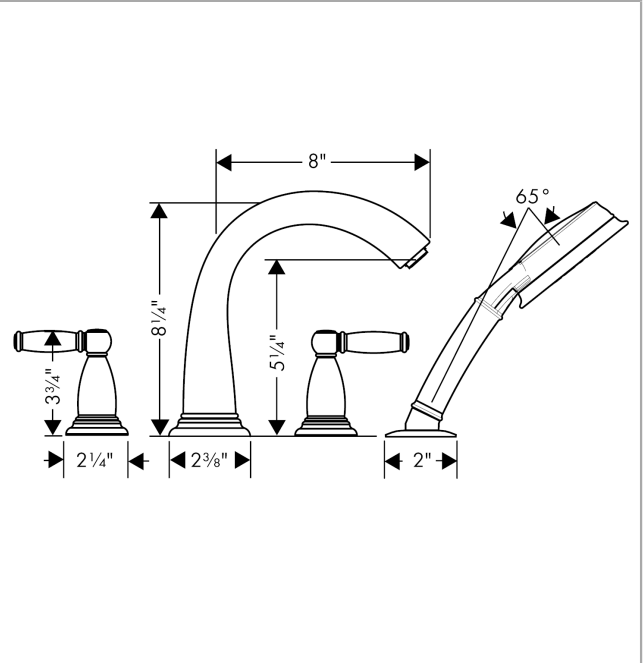

**Swing C**

**4-Hole Roman Tub Set Trim with Lever Handles and 1.8 GPM Handshower**

Finishes : **chrome** Part no. : **06132000**

**Description**

**Features**

- consists of: 4-Hole Roman tub filler trim, Handshower, Handshower holder
- 90° ceramic valves
- Integrated double backflow prevention

**Item details**

List Price \$ 874.00

**Technology**

**Compliance**

**Product image**

**Scale drawing**

**Swing C**

**4-Hole Roman Tub Set Trim with Lever Handles and 1.8 GPM Handshower**

### 4-Hole Roman Tub Set Trim with Lever Handles and 1.8 GPM Handshower

Finishes : **chrome** Part no. : **06132000**

#### Spare parts list

Year of production: >01/19

Pos.	Description	Part no.	Price	PU
1	escutcheon	88600000	-	1
2	aerator M24x1 (25 l/min)	13956000	-	1
3	hollow set screw M6x10 DIN 916	96029000	-	1
4	set of non return valves DW 15	94074000	-	1
5	seal	98058000	-	1
6	escutcheon Ø 52 mm	97159000	-	1
7	handshower	04753000	-	1
8	diverter knob	94102000	-	1
9	handle	88612000	-	1
a	shower holder	28071000	-	1