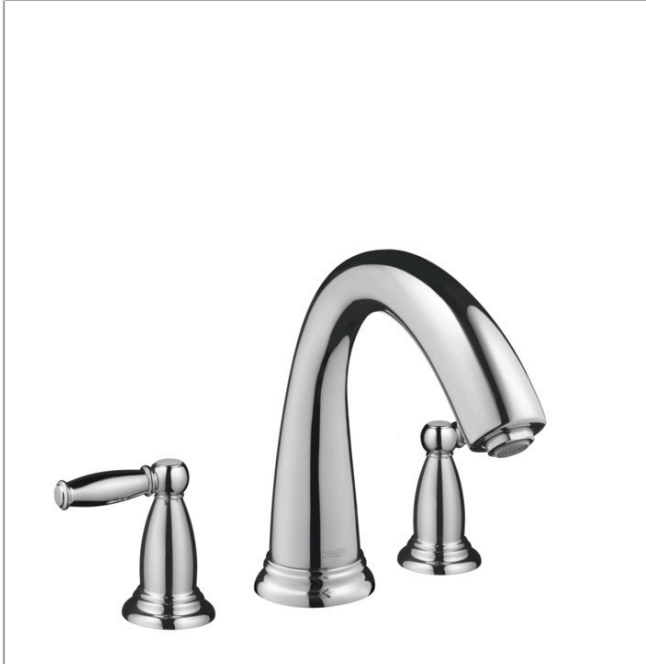

Swing C
3-Hole Roman Tub Set Trim with Lever Handles
 Finishes : **chrome** Part no. : **06120000**

Description

Features

- 90° ceramic valves

Item details

List Price \$ 729.00

Compliance

Product image

Scale drawing

Swing C
3-Hole Roman Tub Set Trim with Lever Handles
 Finishes : **chrome** Part no. : **06120000**

Exploded drawing

Year of production: >03/04

Swing C

3-Hole Roman Tub Set Trim with Lever Handles

Finishes : **chrome** Part no. : **06120000**

Spare parts list

Year of production: >03/04

Pos.	Description	Part no.	Price	PU
1	hollow set screw M6x10 DIN 916	96029000	-	1
2	adapter for spout	88512000	-	1
3	escutcheon	88600000	-	1
a	base body	06607000	-	1
b	aerator M24x1 (25 l/min)	13956000	-	1
c	handle	88612000	-	1