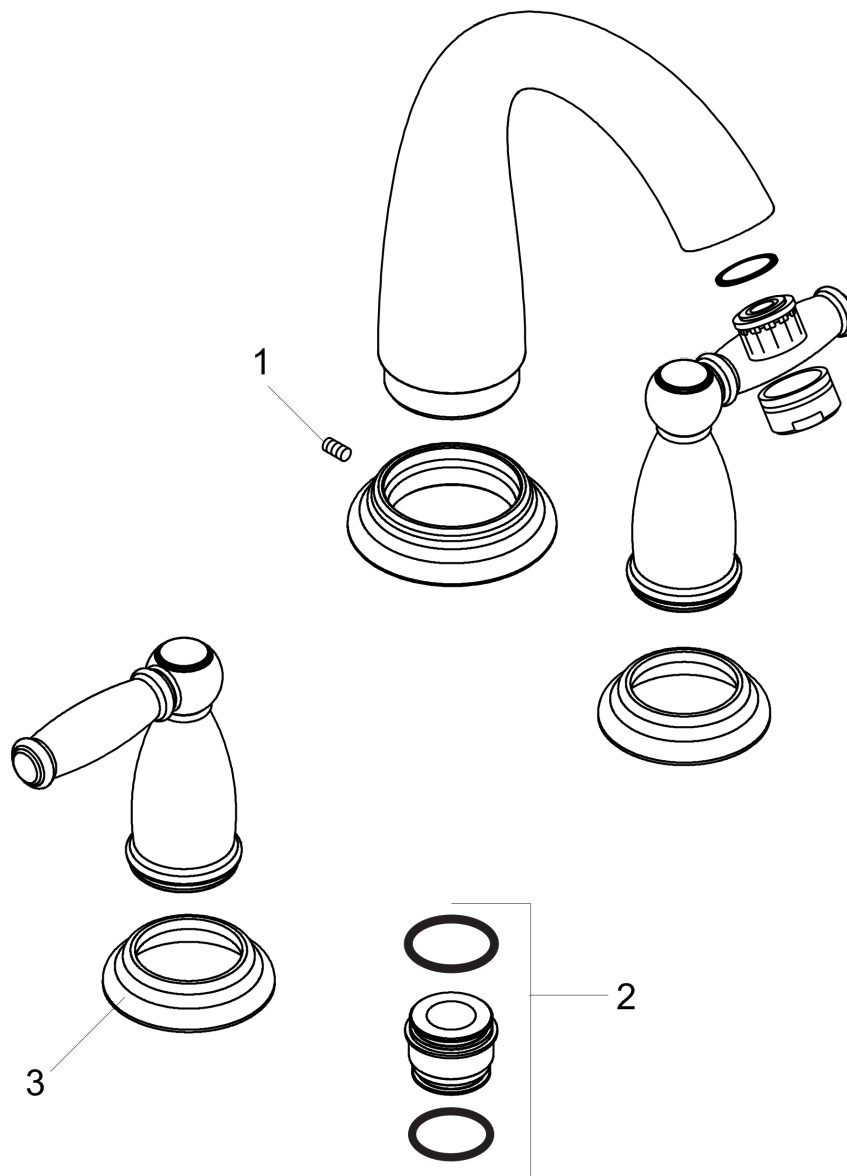

Swing C
3-Hole Roman Tub Set Trim with Lever Handles
 Finishes : **chrome** Part no. : **06120000**

Description

Features

- 90° ceramic valves

Item details

List Price \$ 729.00

Compliance

Product image

Scale drawing

Swing C
3-Hole Roman Tub Set Trim with Lever Handles
 Finishes : **chrome** Part no. : **06120000**

Exploded drawing

Year of production: >03/04

Swing C

3-Hole Roman Tub Set Trim with Lever Handles

Finishes : **chrome** Part no. : **06120000**

Spare parts list

Year of production: >03/04

Pos.	Description	Part no.	Price	PU
1	hollow set screw M6x10 DIN 916	96029000	-	1
2	adapter for spout	88512000	-	1
3	escutcheon	88600000	-	1
a	base body	06607000	-	1
b	aerator M24x1 (25 l/min)	13956000	-	1
c	handle	88612000	-	1