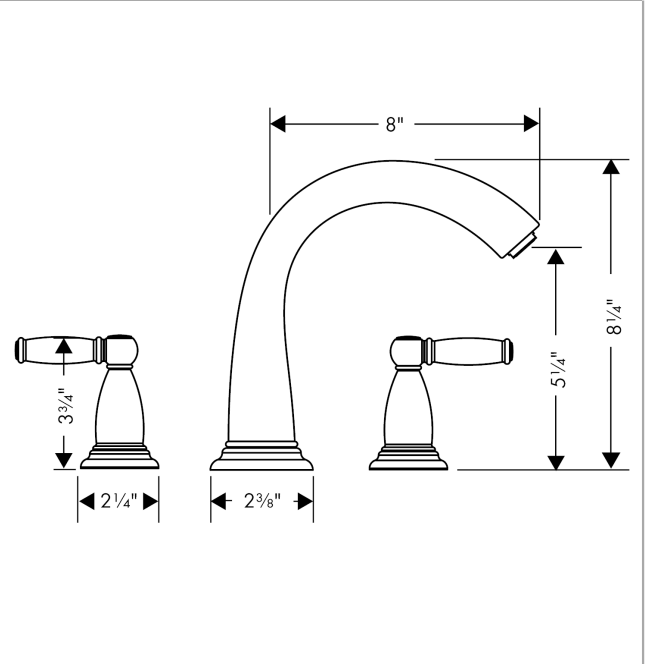

Swing C
3-Hole Roman Tub Set Trim with Lever Handles
 Finishes : **chrome** Part no. : **06120000**

Description

Features

- 90° ceramic valves

Item details

List Price \$ 729.00

Compliance

Product image

Scale drawing

Swing C
3-Hole Roman Tub Set Trim with Lever Handles
 Finishes : **chrome** Part no. : **06120000**

Exploded drawing

Year of production: >03/04

Swing C

3-Hole Roman Tub Set Trim with Lever Handles

Finishes : **chrome** Part no. : **06120000**

Spare parts list

Year of production: >03/04

Pos.	Description	Part no.	Price	PU
1	hollow set screw M6x10 DIN 916	96029000	-	1
2	adapter for spout	88512000	-	1
3	escutcheon	88600000	-	1
a	base body	06607000	-	1
b	aerator M24x1 (25 l/min)	13956000	-	1
c	handle	88612000	-	1