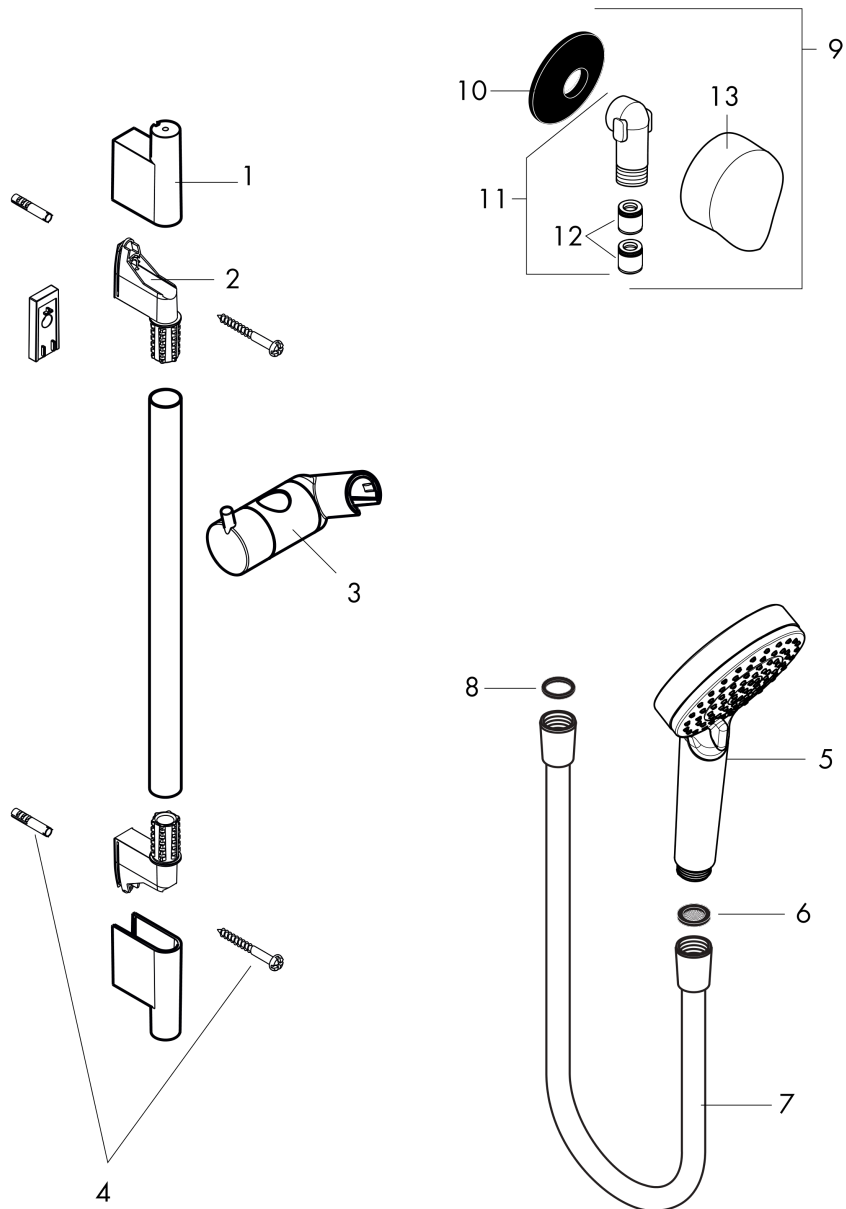

**Vernis Blend**  
**Wallbar Set 100 Vario-Jet 24", 1.5 GPM**  
 Finish: brushed nickel Part no. : 04971820

Description

Features

- Consists of: Handshower, Wallbar, Shower hose, Slider
- Spray modes: Rain, IntenseRain
- Slider porter angle adjustable by 45°
- Max. flow: 1.5 GPM (5.7 L/Min)
- Profile stand pipe: round
- Stand pipe: 28 1/4
- Pivot connector prevents hose from tangling

Item details

List Price \$ 226.00

Technology

Compliance / Sustainability

Product image

Scale drawing

**Vernis Blend**  
**Wallbar Set 100 Vario-Jet 24", 1.5 GPM**  
 Finish: brushed nickel Part no. : 04971820

Exploded drawing

Year of production: >02/21

**Vernis Blend**  
**Wallbar Set 100 Vario-Jet 24", 1.5 GPM**  
 Finish: **brushed nickel** Part no. : **04971820**

## Spare parts list

Year of production: >02/21

Pos.	Description	Part no.	Price	PU
1	cover	97709820	-	1
2	wall support	96275000	-	1
3	support, assy	97651820	-	1
4	mounting set	96179000	-	1
5	handshower	26090821	-	1
6	filter packing	94246000	-	1
7	shower hose 1,60 m	28276823	-	1
8	seal	98058000	-	1
9	Fixfit Hose Connection	27458823	-	1
10	support element	98557000	-	1
11	connection angel	98531001	-	1
12	set of non return valves DW 15	94074000	-	1
13	cover	97454820	-	1