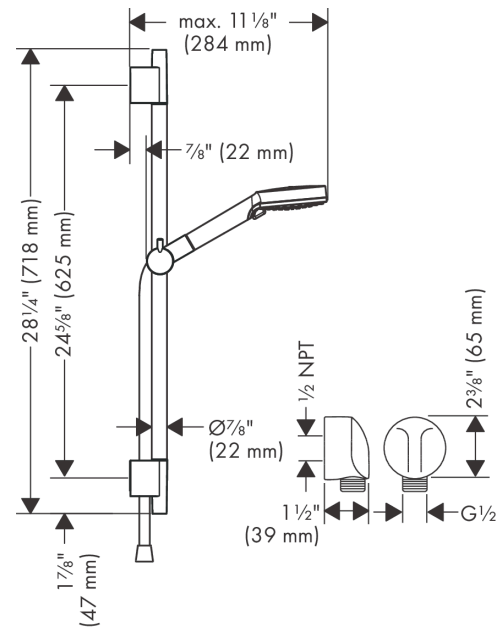

**Vernis Blend**  
**Wallbar Set 100 Vario-Jet 24", 1.5 GPM**  
 Finish: brushed nickel Part no. : 04971820

Description

Features

- Consists of: Handshower, Wallbar, Shower hose, Slider
- Spray modes: Rain, IntenseRain
- Slider porter angle adjustable by 45°
- Max. flow: 1.5 GPM (5.7 L/Min)
- Profile stand pipe: round
- Stand pipe: 28 1/4
- Pivot connector prevents hose from tangling

Item details

List Price \$ 226.00

Technology

Compliance / Sustainability

Product image

Scale drawing

**Vernis Blend**  
**Wallbar Set 100 Vario-Jet 24", 1.5 GPM**  
 Finish: brushed nickel Part no. : 04971820

Exploded drawing

Year of production: >02/21

**Vernis Blend**  
**Wallbar Set 100 Vario-Jet 24", 1.5 GPM**  
 Finish: **brushed nickel** Part no. : **04971820**

## Spare parts list

Year of production: >02/21

Pos.	Description	Part no.	Price	PU
1	cover	97709820	-	1
2	wall support	96275000	-	1
3	support, assy	97651820	-	1
4	mounting set	96179000	-	1
5	handshower	26090821	-	1
6	filter packing	94246000	-	1
7	shower hose 1,60 m	28276823	-	1
8	seal	98058000	-	1
9	Fixfit Hose Connection	27458823	-	1
10	support element	98557000	-	1
11	connection angel	98531001	-	1
12	set of non return valves DW 15	94074000	-	1
13	cover	97454820	-	1