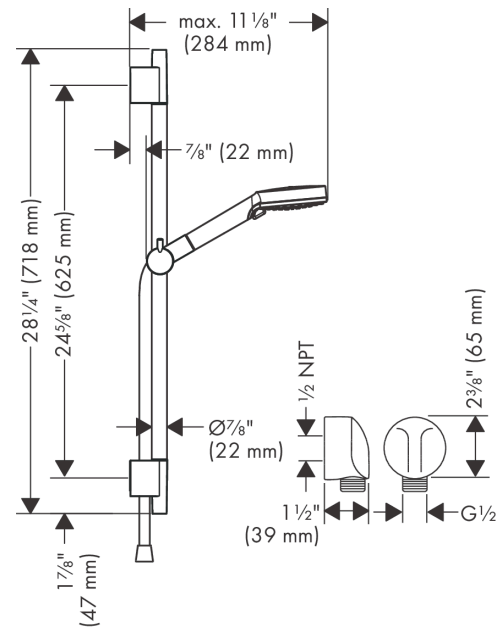

Scale drawing