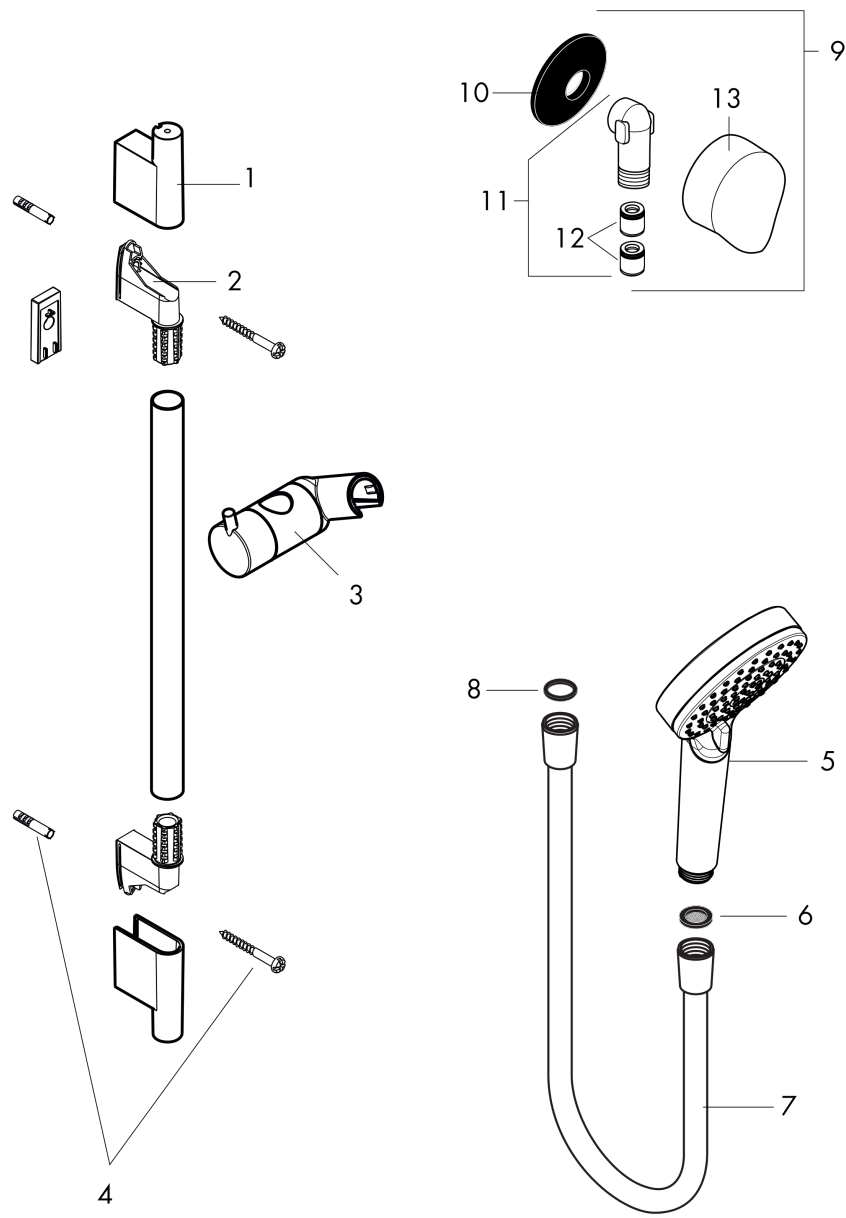

### Features

- Consists of: Handshower, Wallbar, Shower hose, Slider
- Spray modes: Rain, IntenseRain
- Slider porter angle adjustable by 45°
- Max. flow: 1.5 GPM (5.7 L/Min)
- Profile stand pipe: round
- Stand pipe: 28 1/4
- Pivot connector prevents hose from tangling

## Product image

## Scale drawing

**Vernis Blend**  
**Wallbar Set 100 Vario-Jet 24", 1.5 GPM**  
 Finish: **matte black** Part no. : **04971670**

Exploded drawing

Year of production: >02/21

**Vernis Blend**  
**Wallbar Set 100 Vario-Jet 24", 1.5 GPM**  
 Finish: **matte black** Part no. : **04971670**

## Spare parts list

Year of production: >02/21

| Pos. | Description                    | Part no. | Price | PU |
|------|--------------------------------|----------|-------|----|
| 1    | cover                          | 97709670 | -     | 1  |
| 2    | wall support                   | 96275000 | -     | 1  |
| 3    | support, assy                  | 97651670 | -     | 1  |
| 4    | mounting set                   | 96179000 | -     | 1  |
| 5    | handshower                     | 26090671 | -     | 1  |
| 6    | filter packing                 | 94246000 | -     | 1  |
| 7    | shower hose 1,60 m             | 28276673 | -     | 1  |
| 8    | seal                           | 98058000 | -     | 1  |
| 9    | Fixfit Hose Connection         | 27458673 | -     | 1  |
| 10   | support element                | 98557000 | -     | 1  |
| 11   | connection angel               | 98531001 | -     | 1  |
| 12   | set of non return valves DW 15 | 94074000 | -     | 1  |
| 13   | cover                          | 97454670 | -     | 1  |