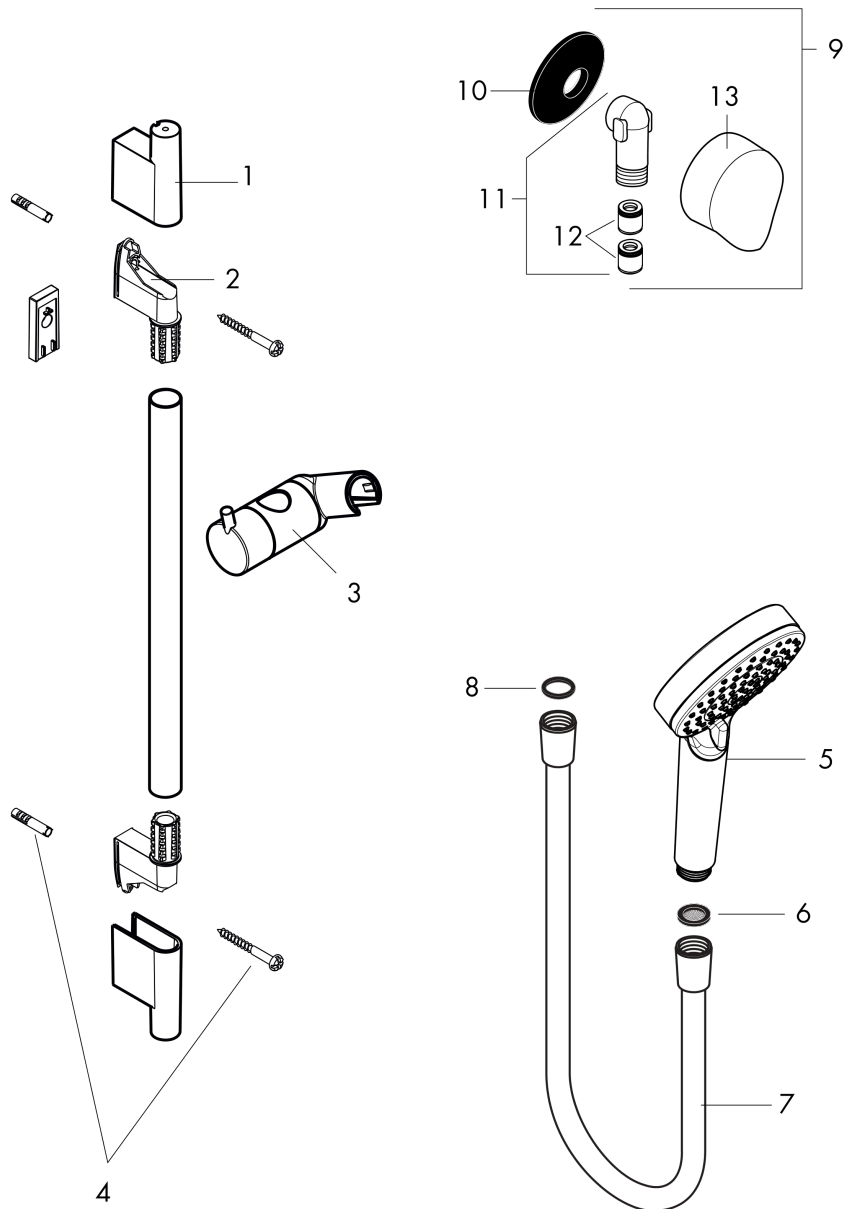

Vernis Blend
Wallbar Set 100 Vario-Jet 24", 1.5 GPM
 Finish: **chrome** Part no. : **04971000**

Description

Features

- Consists of: Handshower, Wallbar, Handshower hose, Slider, Shower hose, Wallbar
- Spray modes: Rain, IntenseRain
- Slider porter angle adjustable by 45°
- Max. flow: 1.5 GPM (5.7 L/Min)
- Profile stand pipe: round
- Stand pipe: 28 1/4
- Pivot connector prevents hose from tangling

Item details

List Price \$ 171.00

Technology

Compliance / Sustainability

Product image

Scale drawing

Vernis Blend
Wallbar Set 100 Vario-Jet 24", 1.5 GPM
 Finish: **chrome** Part no. : **04971000**

Exploded drawing

Year of production: >02/21

Vernis Blend
Wallbar Set 100 Vario-Jet 24", 1.5 GPM
 Finish: **chrome** Part no. : **04971000**

Spare parts list

Year of production: >02/21

Pos.	Description	Part no.	Price	PU
1	cover	97709000	-	1
2	wall support	96275000	-	1
3	support, assy	97651000	-	1
4	mounting set	96179000	-	1
5	handshower	26090001	-	1
6	filter packing	94246000	-	1
7	shower hose 1,60 m	28276003	-	1
8	seal	98058000	-	1
9	Fixfit Hose Connection	27458003	-	1
10	support element	98557000	-	1
11	connection angel	98531001	-	1
12	set of non return valves DW 15	94074000	-	1
13	cover	97454000	-	1