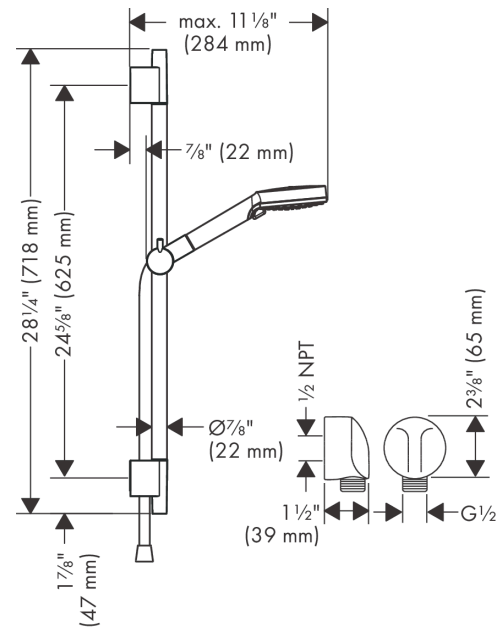

Vernis Blend
Wallbar Set 100 Vario-Jet 24", 1.5 GPM
 Finish: **chrome** Part no. : **04971000**

Description

Features

- Consists of: Handshower, Wallbar, Handshower hose, Slider, Shower hose, Wallbar
- Spray modes: Rain, IntenseRain
- Slider porter angle adjustable by 45°
- Max. flow: 1.5 GPM (5.7 L/Min)
- Profile stand pipe: round
- Stand pipe: 28 1/4
- Pivot connector prevents hose from tangling

Item details

List Price \$ 171.00

Technology

Compliance / Sustainability

Product image

Scale drawing

Vernis Blend
Wallbar Set 100 Vario-Jet 24", 1.5 GPM
 Finish: **chrome** Part no. : **04971000**

Exploded drawing

Year of production: >02/21

Vernis Blend
Wallbar Set 100 Vario-Jet 24", 1.5 GPM
 Finish: **chrome** Part no. : **04971000**

Spare parts list

Year of production: >02/21

Pos.	Description	Part no.	Price	PU
1	cover	97709000	-	1
2	wall support	96275000	-	1
3	support, assy	97651000	-	1
4	mounting set	96179000	-	1
5	handshower	26090001	-	1
6	filter packing	94246000	-	1
7	shower hose 1,60 m	28276003	-	1
8	seal	98058000	-	1
9	Fixfit Hose Connection	27458003	-	1
10	support element	98557000	-	1
11	connection angel	98531001	-	1
12	set of non return valves DW 15	94074000	-	1
13	cover	97454000	-	1