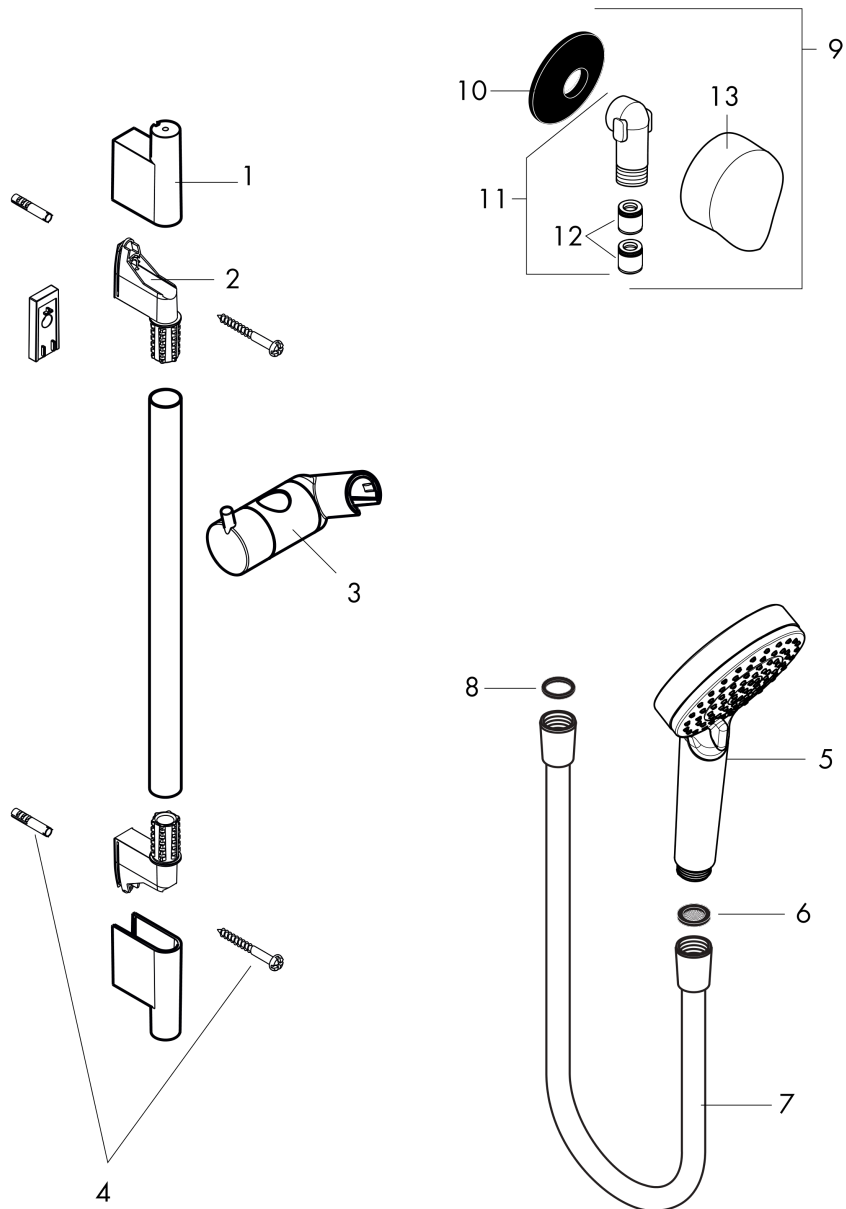

Vernis Blend
Wallbar Set 100 Vario-Jet 24", 2.5 GPM
 Finish: **brushed nickel** Part no. : **04969820**

Description

Features

- Consists of: Handshower, Wallbar, Handshower hose, Slider, Shower hose, Wallbar
- Spray modes: Rain, IntenseRain
- Slider porter angle adjustable by 45°
- Max. flow: 2.5 GPM (9.5 L/Min)
- Stand pipe: 28 1/4"
- Shower bar diameter: 7/8"
- Pivot connector prevents hose from tangling

Item details

List Price \$ 226.00

Technology

Compliance / Sustainability

Product image

Scale drawing

Vernis Blend
Wallbar Set 100 Vario-Jet 24", 2.5 GPM
 Finish: brushed nickel Part no. : 04969820

Exploded drawing

Year of production: >02/21

Vernis Blend
Wallbar Set 100 Vario-Jet 24", 2.5 GPM
 Finish: **brushed nickel** Part no. : **04969820**

Spare parts list

Year of production: >02/21

Pos.	Description	Part no.	Price	PU
1	cover	97709820	-	1
2	wall support	96275000	-	1
3	support, assy	97651820	-	1
4	mounting set	96179000	-	1
5	handshower	26270821	-	1
6	filter packing	94246000	-	1
7	shower hose 1,60 m	28276823	-	1
8	seal	98058000	-	1
9	Fixfit Hose Connection	27458823	-	1
10	support element	98557000	-	1
11	connection angel	98531001	-	1
12	set of non return valves DW 15	94074000	-	1
13	cover	97454820	-	1