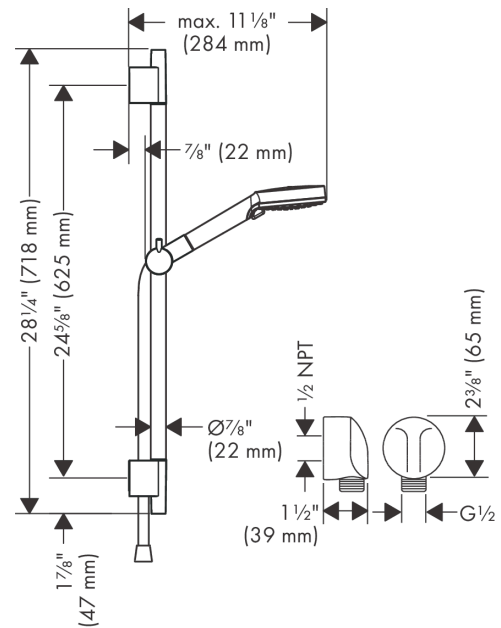

Vernis Blend
Wallbar Set 100 Vario-Jet 24", 2.5 GPM
 Finish: **brushed nickel** Part no. : **04969820**

Description

Features

- Consists of: Handshower, Wallbar, Handshower hose, Slider, Shower hose, Wallbar
- Spray modes: Rain, IntenseRain
- Slider porter angle adjustable by 45°
- Max. flow: 2.5 GPM (9.5 L/Min)
- Stand pipe: 28 1/4"
- Shower bar diameter: 7/8"
- Pivot connector prevents hose from tangling

Item details

List Price \$ 226.00

Technology

Compliance / Sustainability

Product image

Scale drawing

Vernis Blend
Wallbar Set 100 Vario-Jet 24", 2.5 GPM
 Finish: brushed nickel Part no. : 04969820

Exploded drawing

Year of production: >02/21

Vernis Blend
Wallbar Set 100 Vario-Jet 24", 2.5 GPM
 Finish: **brushed nickel** Part no. : **04969820**

Spare parts list

Year of production: >02/21

Pos.	Description	Part no.	Price	PU
1	cover	97709820	-	1
2	wall support	96275000	-	1
3	support, assy	97651820	-	1
4	mounting set	96179000	-	1
5	handshower	26270821	-	1
6	filter packing	94246000	-	1
7	shower hose 1,60 m	28276823	-	1
8	seal	98058000	-	1
9	Fixfit Hose Connection	27458823	-	1
10	support element	98557000	-	1
11	connection angel	98531001	-	1
12	set of non return valves DW 15	94074000	-	1
13	cover	97454820	-	1