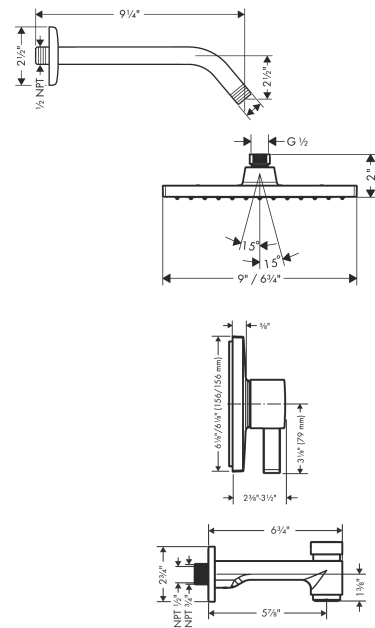

Vernis Shape
Pressure Balance Tub/Shower Set, 2.5 GPM
 Finish: **brushed nickel** Part no. : **04961820**

Description

Features

- Consists of: Showerhead, Showerarm, Pressure Balance Trim, Tub spout
- Spray modes: Rain
- Max. flow: 2.5 GPM (9.5 L/Min)

Item details

List Price \$ 743.00

Technology

Compliance / Sustainability

Product image

Scale drawing

Vernis Shape
Pressure Balance Tub/Shower Set, 2.5 GPM
Finish: brushed nickel Part no. : 04961820

Exploded drawing

Year of production: >04/23

Vernis Shape
Pressure Balance Tub/Shower Set, 2.5 GPM
 Finish: brushed nickel Part no. : 04961820

Spare parts list

Year of production: >04/23

Pos.	Description	Part no.	Price	PU
1	shower arm	04186823	-	1
2	head shower	26281821	-	1
3	Finish set	15724821	-	1
4	spout	14414821	-	1