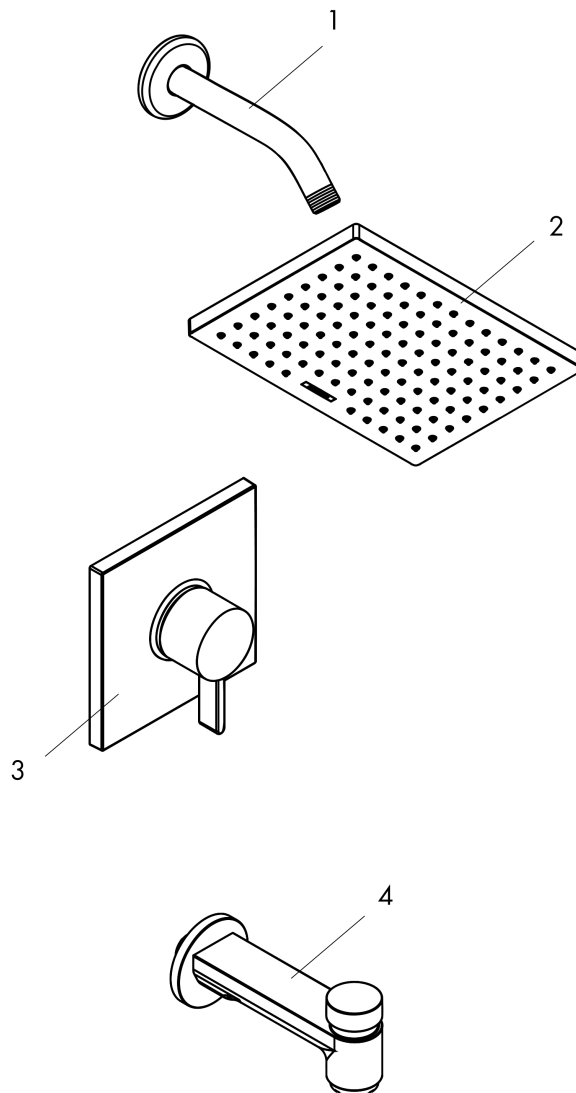

Vernis Shape
Pressure Balance Tub/Shower Set, 2.5 GPM
 Finish: **brushed nickel** Part no. : **04961820**

Description

Features

- Consists of: Showerhead, Showerarm, Pressure Balance Trim, Tub spout
- Spray modes: Rain
- Max. flow: 2.5 GPM (9.5 L/Min)

Item details

List Price \$ 743.00

Technology

Compliance / Sustainability

Product image

Scale drawing

Vernis Shape
Pressure Balance Tub/Shower Set, 2.5 GPM
Finish: brushed nickel Part no. : 04961820

Exploded drawing

Year of production: >04/23

Vernis Shape
Pressure Balance Tub/Shower Set, 2.5 GPM
 Finish: brushed nickel Part no. : 04961820

Spare parts list

Year of production: >04/23

Pos.	Description	Part no.	Price	PU
1	shower arm	04186823	-	1
2	head shower	26281821	-	1
3	Finish set	15724821	-	1
4	spout	14414821	-	1