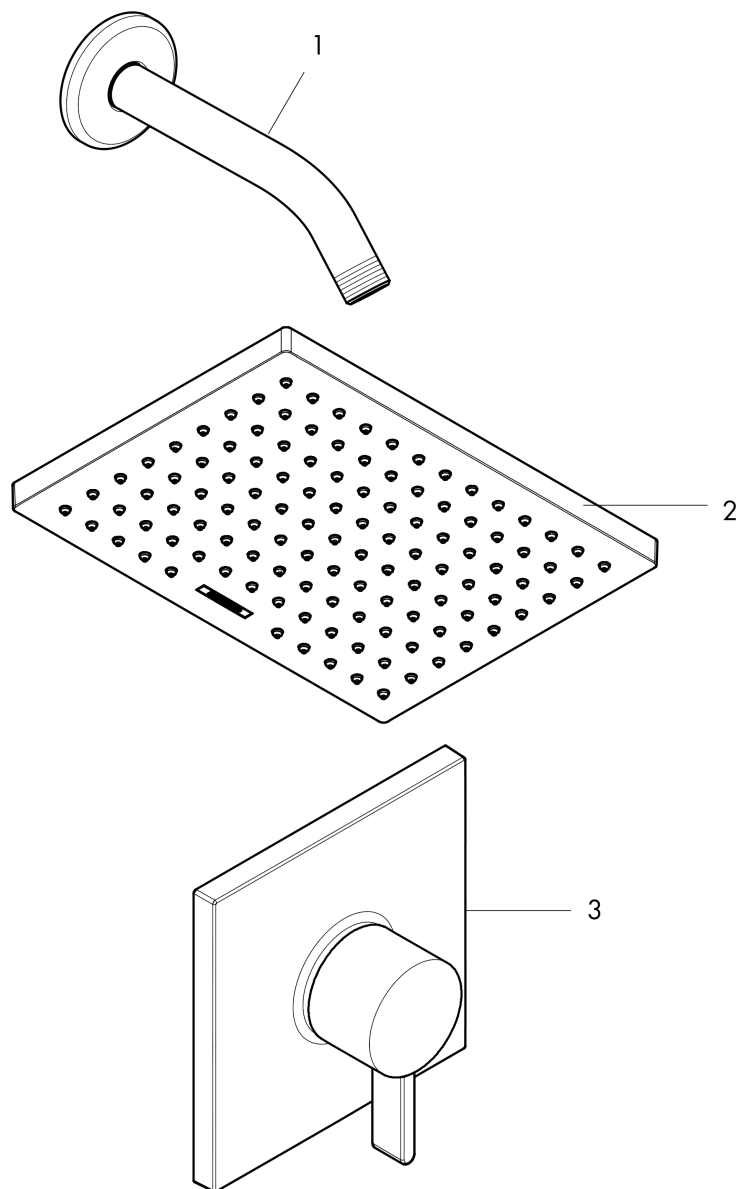

**Vernis Shape**  
**Pressure Balance Shower Set, 1.5 GPM**  
 Finish: **chrome** Part no. : **04960000**

**Description**

**Features**

- Consists of: Showerhead, Showerarm, Pressure balance trim, single lever shower mixer
- Spray modes: Rain
- Ball-joint: Showerhead angle adjustable
- Max. flow: 1.5 GPM (5.7 L/Min)
- Use of outlets: Temperature and on/off control for 1 outlet

**Item details**

List Price \$ 373.00

**Technology**

**Compliance / Sustainability**

**Product image**

**Scale drawing**

Vernis Shape  
 Pressure Balance Shower Set, 1.5 GPM  
 Finish: chrome Part no. : 04960000

Exploded drawing

Year of production: >06/22

**Vernis Shape**  
**Pressure Balance Shower Set, 1.5 GPM**  
 Finish: **chrome** Part no. : **04960000**

**Spare parts list**

Year of production: >06/22

Pos.	Description	Part no.	Price	PU
1	shower arm	04186003	-	1
2	head shower	26094001	-	1
3	Finish set	15724001	-	1
a	base body	01850181	-	1
b	extension 22 mm	13593000	-	1