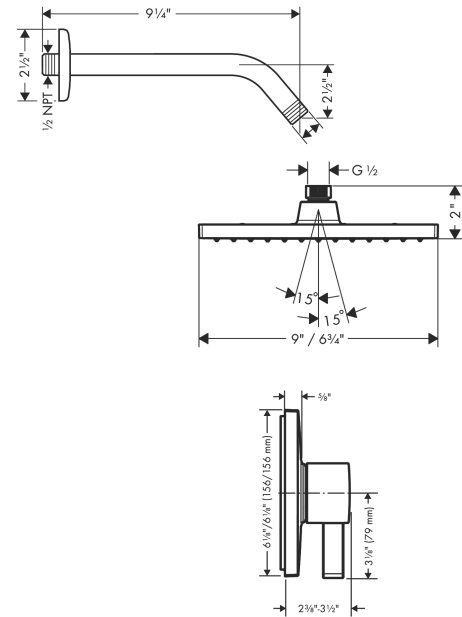

**Vernis Shape**  
**Pressure Balance Shower Set, 1.5 GPM**  
 Finish: **chrome** Part no. : **04960000**

**Description**

**Features**

- Consists of: Showerhead, Showerarm, Pressure balance trim, single lever shower mixer
- Spray modes: Rain
- Ball-joint: Showerhead angle adjustable
- Max. flow: 1.5 GPM (5.7 L/Min)
- Use of outlets: Temperature and on/off control for 1 outlet

**Item details**

List Price \$ 373.00

**Technology**

**Compliance / Sustainability**

**Product image**

**Scale drawing**

Vernis Shape  
 Pressure Balance Shower Set, 1.5 GPM  
 Finish: chrome Part no. : 04960000

Exploded drawing

Year of production: >06/22

**Vernis Shape**  
**Pressure Balance Shower Set, 1.5 GPM**  
 Finish: **chrome** Part no. : **04960000**

**Spare parts list**

Year of production: >06/22

Pos.	Description	Part no.	Price	PU
1	shower arm	04186003	-	1
2	head shower	26094001	-	1
3	Finish set	15724001	-	1
a	base body	01850181	-	1
b	extension 22 mm	13593000	-	1