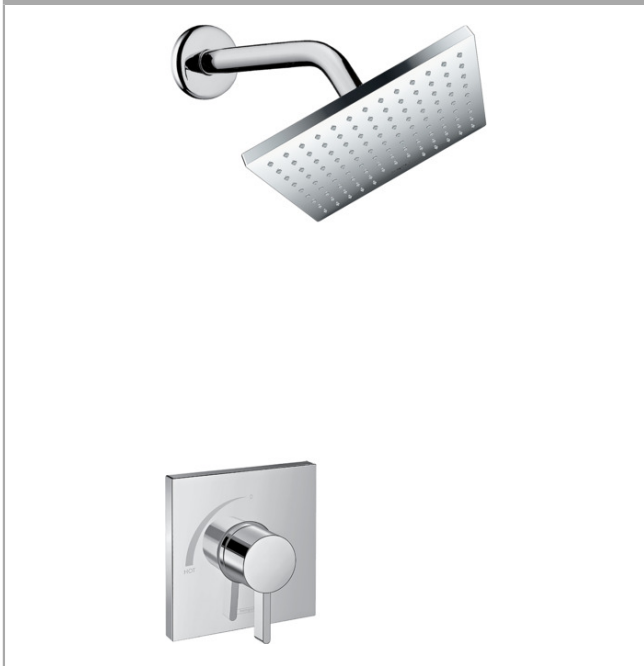

Vernis Shape
Pressure Balance Shower Set, 1.75 GPM
 Finish: **chrome** Part no. : **04959000**

Description

Features

- Consists of: Showerhead, Showerarm, Pressure balance trim, single lever shower mixer
- Spray modes: Rain
- Ball-joint: Showerhead angle adjustable
- Max. flow: 1.75 GPM (6.6 L/Min)
- Use of outlets: Temperature and on/off control for 1 outlet

Item details

List Price \$ 373.00

Technology

Compliance / Sustainability

Product image

Scale drawing

Vernis Shape
Pressure Balance Shower Set, 1.75 GPM
 Finish: **chrome** Part no. : **04959000**

Exploded drawing

Year of production: >06/22

Vernis Shape
Pressure Balance Shower Set, 1.75 GPM
 Finish: **chrome** Part no. : **04959000**

Spare parts list

Year of production: >06/22

Pos.	Description	Part no.	Price	PU
1	shower arm	04186003	-	1
2	head shower	26283001	-	1
3	Finish set	15724001	-	1
a	base body	01850181	-	1
b	extension 22 mm	13593000	-	1