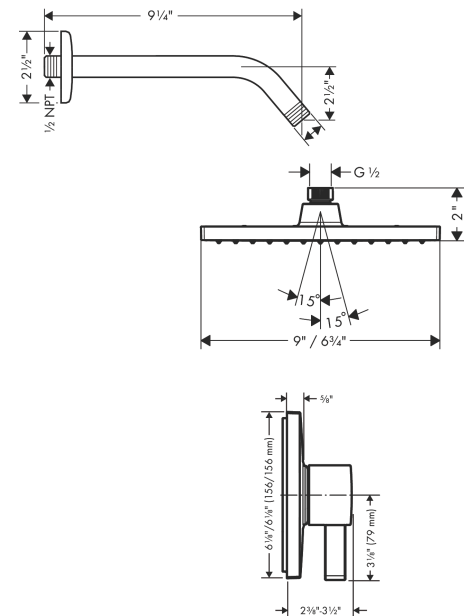

Vernis Shape
Pressure Balance Shower Set, 1.75 GPM
 Finish: **chrome** Part no. : **04959000**

Description

Features

- Consists of: Showerhead, Showerarm, Pressure balance trim, single lever shower mixer
- Spray modes: Rain
- Ball-joint: Showerhead angle adjustable
- Max. flow: 1.75 GPM (6.6 L/Min)
- Use of outlets: Temperature and on/off control for 1 outlet

Item details

List Price \$ 373.00

Technology

Compliance / Sustainability

Product image

Scale drawing

Vernis Shape
Pressure Balance Shower Set, 1.75 GPM
 Finish: **chrome** Part no. : **04959000**

Exploded drawing

Year of production: >06/22

Vernis Shape
Pressure Balance Shower Set, 1.75 GPM
 Finish: **chrome** Part no. : **04959000**

Spare parts list

Year of production: >06/22

Pos.	Description	Part no.	Price	PU
1	shower arm	04186003	-	1
2	head shower	26283001	-	1
3	Finish set	15724001	-	1
a	base body	01850181	-	1
b	extension 22 mm	13593000	-	1