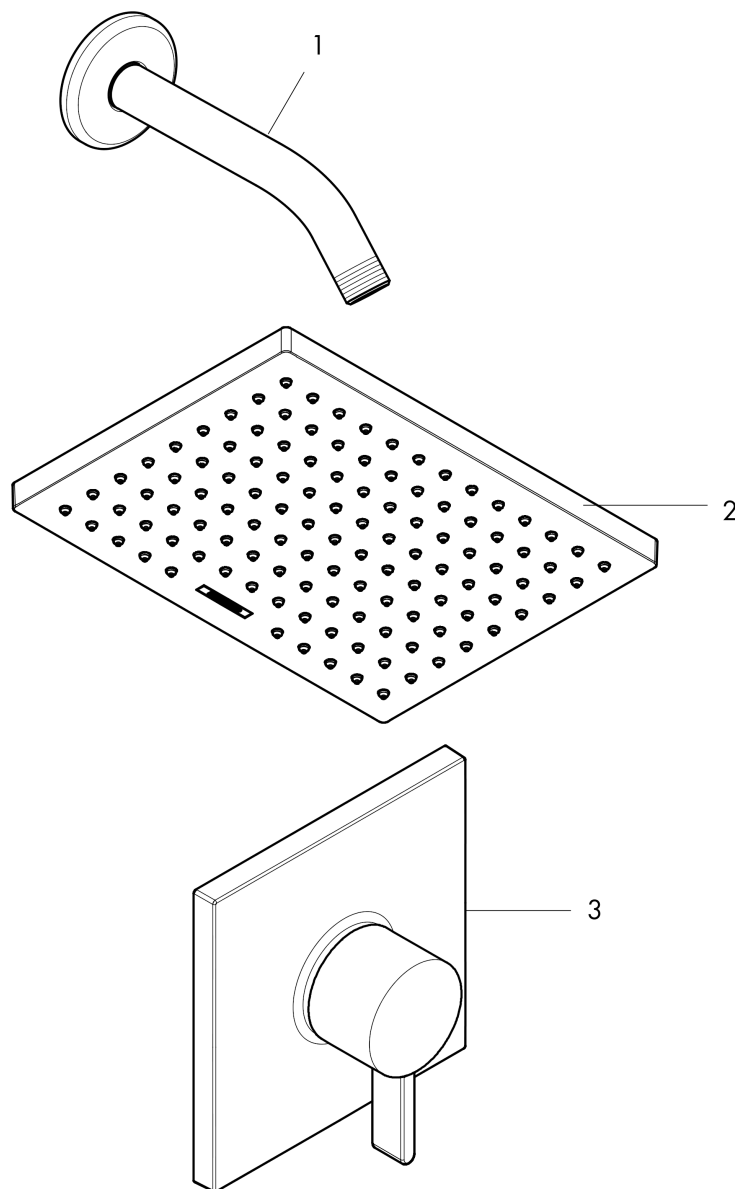

Vernis Shape
Pressure Balance Shower Set, 1.75 GPM
 Finish: **chrome** Part no. : **04959000**

Description

Features

- Consists of: Showerhead, Showerarm, Pressure balance trim, single lever shower mixer
- Spray modes: Rain
- Ball-joint: Showerhead angle adjustable
- Max. flow: 1.75 GPM (6.6 L/Min)
- Use of outlets: Temperature and on/off control for 1 outlet

Item details

List Price \$ 373.00

Technology

Compliance / Sustainability

Product image

Scale drawing

Vernis Shape
Pressure Balance Shower Set, 1.75 GPM
 Finish: **chrome** Part no. : **04959000**

Exploded drawing

Year of production: >06/22

Vernis Shape
Pressure Balance Shower Set, 1.75 GPM
 Finish: **chrome** Part no. : **04959000**

Spare parts list

Year of production: >06/22

Pos.	Description	Part no.	Price	PU
1	shower arm	04186003	-	1
2	head shower	26283001	-	1
3	Finish set	15724001	-	1
a	base body	01850181	-	1
b	extension 22 mm	13593000	-	1