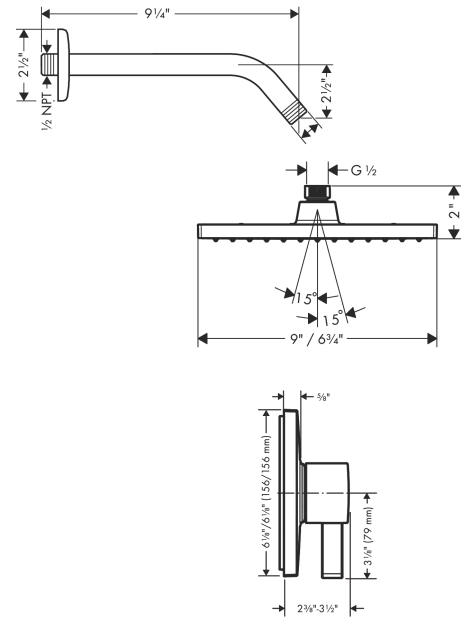

**Vernis Shape**  
**Pressure Balance Shower Set, 2.5 GPM**  
 Finish: brushed nickel Part no. : **04958820**

**Description**

**Features**

- Consists of: Showerhead, Showerarm, Pressure balance trim, single lever shower mixer
- Spray modes: Rain
- Ball-joint: Showerhead angle adjustable
- Max. flow: 2.5 GPM (9.5 L/Min)
- Use of outlets: Temperature and on/off control for 1 outlet

**Item details**

List Price \$ 492.00

**Technology**

**Compliance / Sustainability**

**Product image**

**Scale drawing**

**Vernis Shape**  
**Pressure Balance Shower Set, 2.5 GPM**  
 Finish: brushed nickel Part no. : 04958820

Exploded drawing

Year of production: >04/23

**Vernis Shape**  
**Pressure Balance Shower Set, 2.5 GPM**  
 Finish: **brushed nickel** Part no. : **04958820**

**Spare parts list**

Year of production: >04/23

Pos.	Description	Part no.	Price	PU
1	Finish set	15724821	-	1
2	shower arm	04186823	-	1
3	head shower	26281821	-	1
a	extension 22 mm	13593820	-	1
b	base body	01850181	-	1