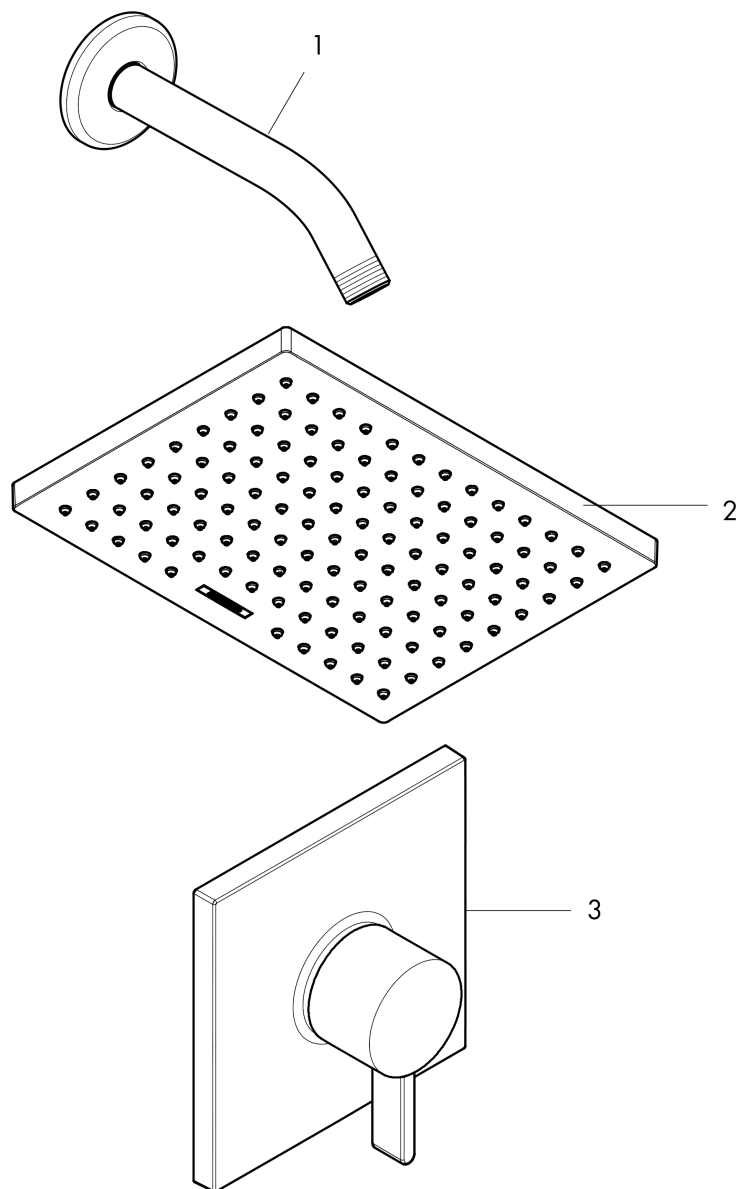

**Vernis Shape**  
**Pressure Balance Shower Set, 2.5 GPM**  
 Finish: brushed nickel Part no. : **04958820**

**Description**

**Features**

- Consists of: Showerhead, Showerarm, Pressure balance trim, single lever shower mixer
- Spray modes: Rain
- Ball-joint: Showerhead angle adjustable
- Max. flow: 2.5 GPM (9.5 L/Min)
- Use of outlets: Temperature and on/off control for 1 outlet

**Item details**

List Price \$ 492.00

**Technology**

**Compliance / Sustainability**

**Product image**

**Scale drawing**

**Vernis Shape**  
**Pressure Balance Shower Set, 2.5 GPM**  
 Finish: brushed nickel Part no. : 04958820

Exploded drawing

Year of production: >04/23

**Vernis Shape**  
**Pressure Balance Shower Set, 2.5 GPM**  
 Finish: **brushed nickel** Part no. : **04958820**

**Spare parts list**

Year of production: >04/23

Pos.	Description	Part no.	Price	PU
1	Finish set	15724821	-	1
2	shower arm	04186823	-	1
3	head shower	26281821	-	1
a	extension 22 mm	13593820	-	1
b	base body	01850181	-	1