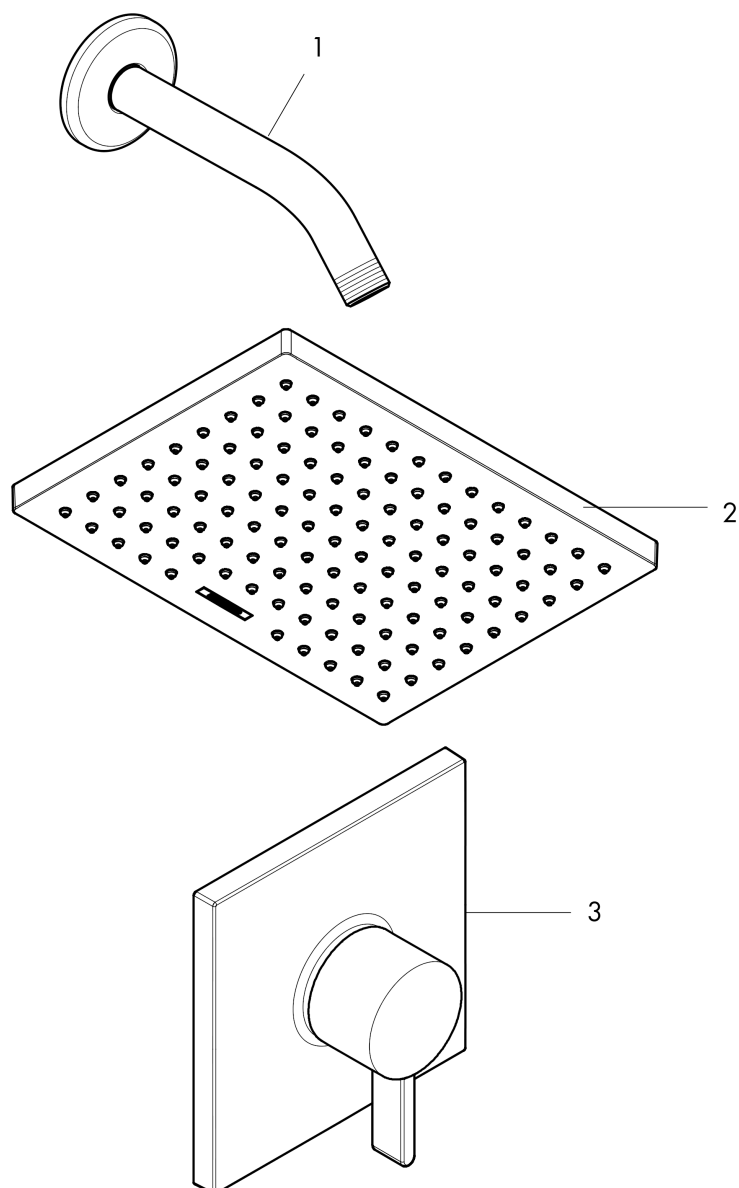

**Vernis Shape**  
**Pressure Balance Shower Set, 2.5 GPM**  
 Finish: **matte black** Part no. : **04958670**

**Description**

**Features**

- Consists of: Showerhead, Showerarm, Pressure balance trim, single lever shower mixer
- Spray modes: Rain
- Ball-joint: Showerhead angle adjustable
- Max. flow: 2.5 GPM (9.5 L/Min)
- Use of outlets: Temperature and on/off control for 1 outlet

**Item details**

List Price \$ 492.00

**Technology**

**Compliance / Sustainability**

**Product image**

**Scale drawing**

Vernis Shape  
 Pressure Balance Shower Set, 2.5 GPM  
 Finish: **matte black** Part no. : **04958670**

Exploded drawing

Year of production: >06/22

**Vernis Shape**  
**Pressure Balance Shower Set, 2.5 GPM**  
 Finish: **matte black** Part no. : **04958670**

**Spare parts list**

Year of production: >06/22

Pos.	Description	Part no.	Price	PU
1	shower arm	04186673	-	1
2	head shower	26281671	-	1
3	Finish set	15724671	-	1
a	base body	01850181	-	1
b	extension 22 mm	13593670	-	1