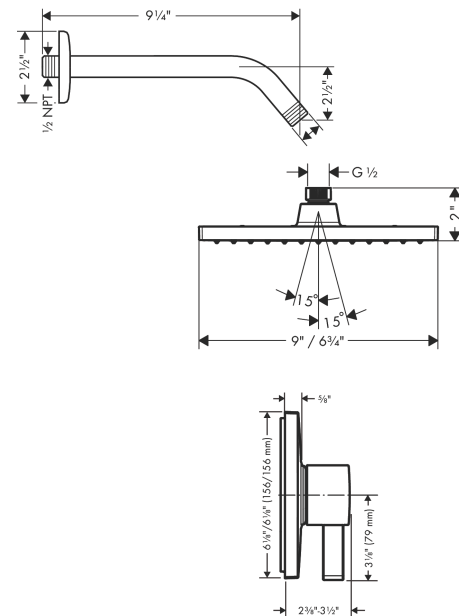

**Vernis Shape**  
**Pressure Balance Shower Set, 2.5 GPM**  
 Finish: **matte black** Part no. : **04958670**

**Description**

**Features**

- Consists of: Showerhead, Showerarm, Pressure balance trim, single lever shower mixer
- Spray modes: Rain
- Ball-joint: Showerhead angle adjustable
- Max. flow: 2.5 GPM (9.5 L/Min)
- Use of outlets: Temperature and on/off control for 1 outlet

**Item details**

List Price \$ 492.00

**Technology**

**Compliance / Sustainability**

**Product image**

**Scale drawing**

Vernis Shape  
 Pressure Balance Shower Set, 2.5 GPM  
 Finish: **matte black** Part no. : **04958670**

Exploded drawing

Year of production: >06/22

**Vernis Shape**  
**Pressure Balance Shower Set, 2.5 GPM**  
 Finish: **matte black** Part no. : **04958670**

**Spare parts list**

Year of production: >06/22

Pos.	Description	Part no.	Price	PU
1	shower arm	04186673	-	1
2	head shower	26281671	-	1
3	Finish set	15724671	-	1
a	base body	01850181	-	1
b	extension 22 mm	13593670	-	1