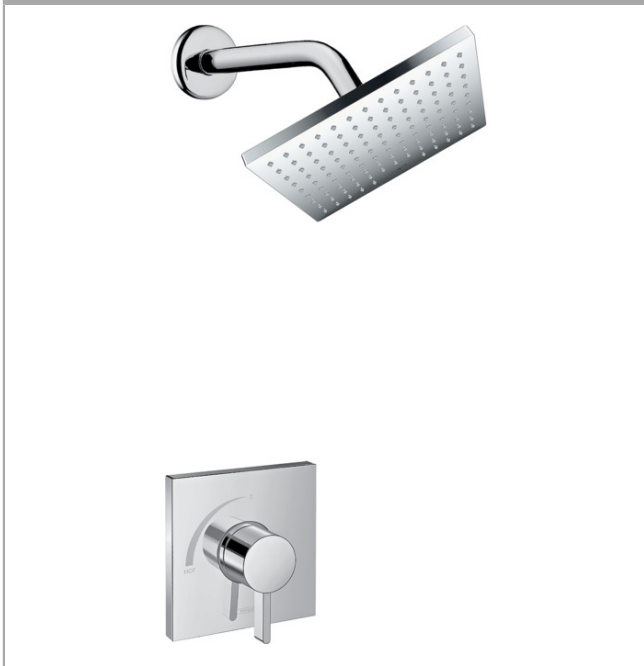

**Vernis Shape**  
**Pressure Balance Shower Set, 2.5 GPM**  
 Finish: **chrome** Part no. : **04958000**

**Description**

**Features**

- Consists of: Showerhead, Showerarm, Pressure balance trim, single lever shower mixer
- Spray modes: Rain
- Ball-joint: Showerhead angle adjustable
- Max. flow: 2.5 GPM (9.5 L/Min)
- Use of outlets: Temperature and on/off control for 1 outlet

**Item details**

List Price \$ 373.00

**Technology**

**Compliance / Sustainability**

**Product image**

**Scale drawing**

Vernis Shape  
 Pressure Balance Shower Set, 2.5 GPM  
 Finish: chrome Part no. : 04958000

Exploded drawing

Year of production: >06/22

**Vernis Shape**  
**Pressure Balance Shower Set, 2.5 GPM**  
 Finish: **chrome** Part no. : **04958000**

**Spare parts list**

Year of production: >06/22

Pos.	Description	Part no.	Price	PU
1	shower arm	04186003	-	1
2	head shower	26281001	-	1
3	Finish set	15724001	-	1
a	base body	01850181	-	1
b	extension 22 mm	13593000	-	1