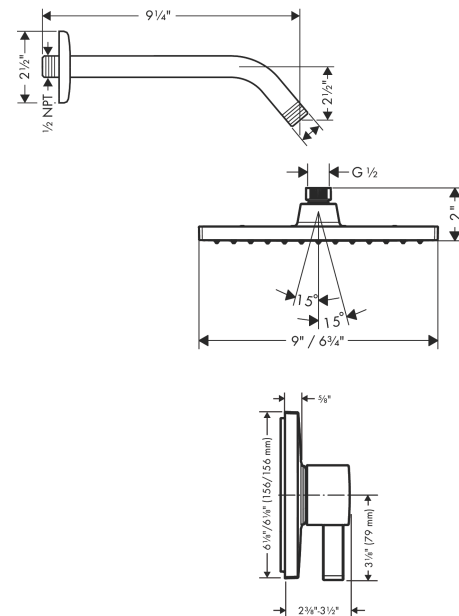

**Vernis Shape**  
**Pressure Balance Shower Set, 2.5 GPM**  
 Finish: **chrome** Part no. : **04958000**

**Description**

**Features**

- Consists of: Showerhead, Showerarm, Pressure balance trim, single lever shower mixer
- Spray modes: Rain
- Ball-joint: Showerhead angle adjustable
- Max. flow: 2.5 GPM (9.5 L/Min)
- Use of outlets: Temperature and on/off control for 1 outlet

**Item details**

List Price \$ 373.00

**Technology**

**Compliance / Sustainability**

**Product image**

**Scale drawing**

Vernis Shape  
 Pressure Balance Shower Set, 2.5 GPM  
 Finish: chrome Part no. : 04958000

Exploded drawing

Year of production: >06/22

**Vernis Shape**  
**Pressure Balance Shower Set, 2.5 GPM**  
 Finish: **chrome** Part no. : **04958000**

**Spare parts list**

Year of production: >06/22

Pos.	Description	Part no.	Price	PU
1	shower arm	04186003	-	1
2	head shower	26281001	-	1
3	Finish set	15724001	-	1
a	base body	01850181	-	1
b	extension 22 mm	13593000	-	1