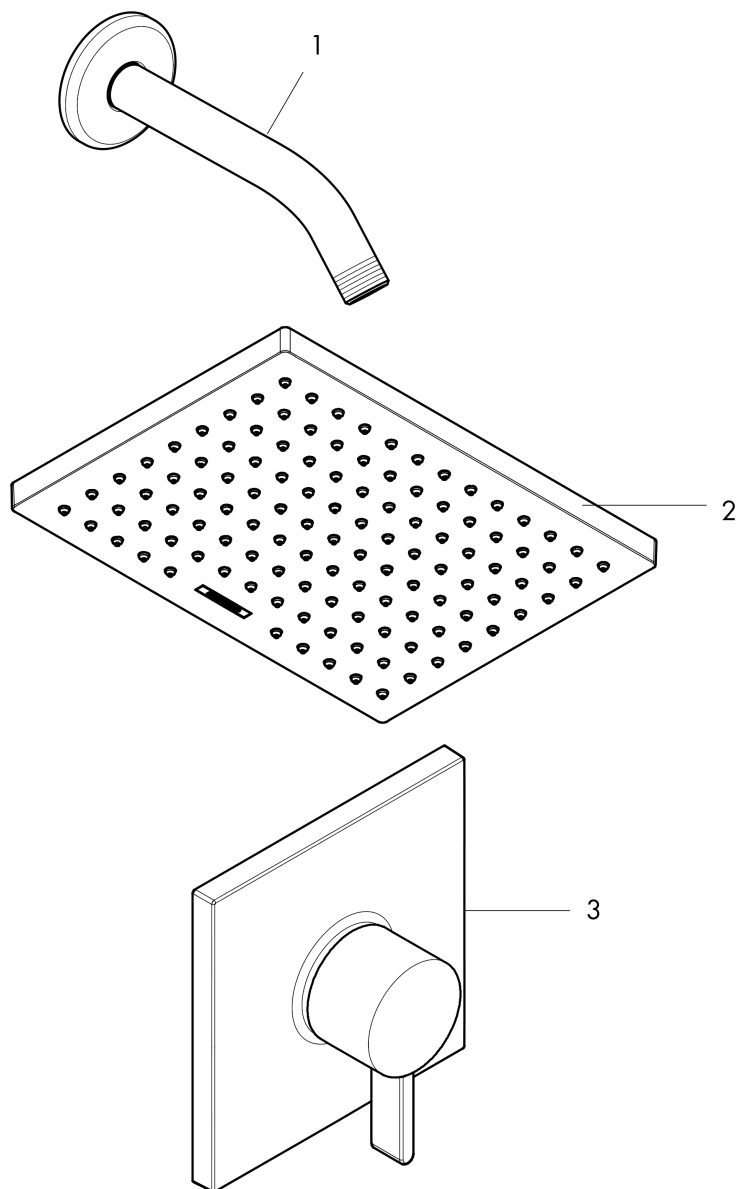

**Vernis Shape**  
**Pressure Balance Shower Set, 2.5 GPM**  
 Finish: **chrome** Part no. : **04958000**

**Description**

**Features**

- Consists of: Showerhead, Showerarm, Pressure balance trim, single lever shower mixer
- Spray modes: Rain
- Ball-joint: Showerhead angle adjustable
- Max. flow: 2.5 GPM (9.5 L/Min)
- Use of outlets: Temperature and on/off control for 1 outlet

**Item details**

List Price \$ 373.00

**Technology**

**Compliance / Sustainability**

**Product image**

**Scale drawing**

Vernis Shape  
 Pressure Balance Shower Set, 2.5 GPM  
 Finish: chrome Part no. : 04958000

Exploded drawing

Year of production: >06/22

**Vernis Shape**  
**Pressure Balance Shower Set, 2.5 GPM**  
 Finish: **chrome** Part no. : **04958000**

**Spare parts list**

Year of production: >06/22

Pos.	Description	Part no.	Price	PU
1	shower arm	04186003	-	1
2	head shower	26281001	-	1
3	Finish set	15724001	-	1
a	base body	01850181	-	1
b	extension 22 mm	13593000	-	1