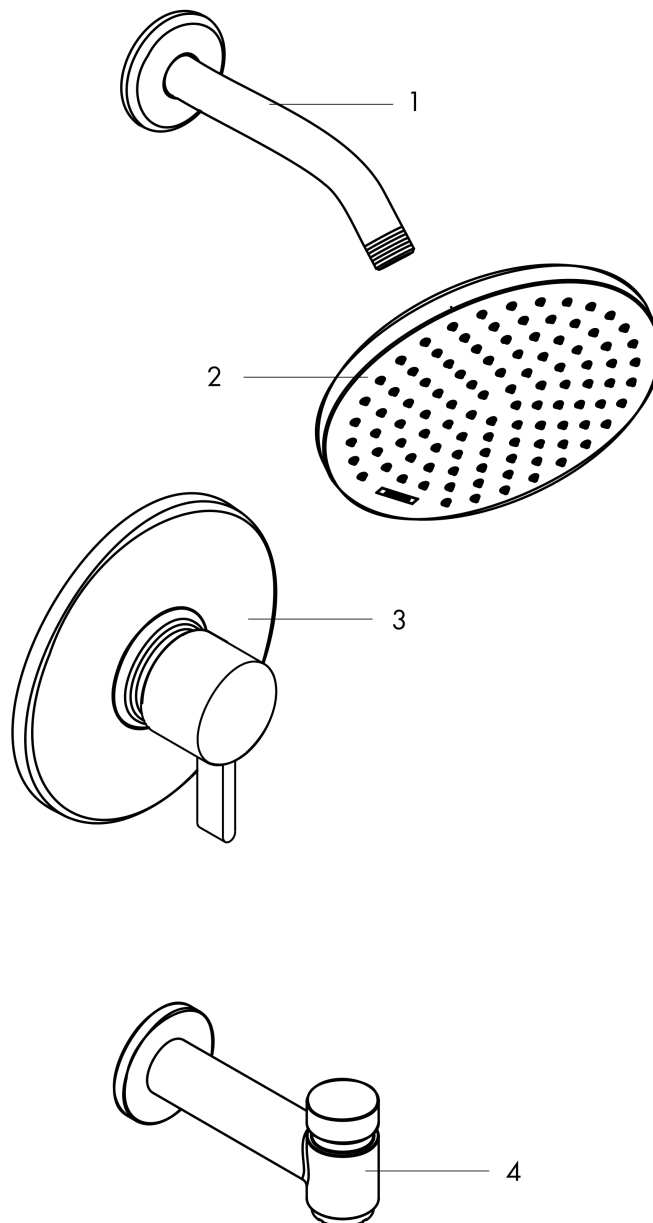

Vernis Blend
Pressure Balance Tub/Shower Set, 1.5 GPM
 Finish: brushed nickel Part no. : 04957820

Description

Features

- Consists of: Showerhead, Showerarm, Pressure Balance Trim, Tub spout
- Spray modes: Rain
- Ball-joint: Showerhead angle adjustable
- Max. flow: 1.5 GPM (5.7 L/Min)

Item details

List Price \$ 743.00

Technology

Compliance / Sustainability

Product image

Scale drawing

Vernis Blend
Pressure Balance Tub/Shower Set, 1.5 GPM
Finish: brushed nickel Part no. : 04957820

Exploded drawing

Year of production: >04/23

Vernis Blend
Pressure Balance Tub/Shower Set, 1.5 GPM
 Finish: brushed nickel Part no. : **04957820**

Spare parts list

Year of production: >04/23

Pos.	Description	Part no.	Price	PU
1	shower arm	04186823	-	1
2	head shower	26093821	-	1
3	Finish set	04233820	-	1
4	spout	72411821	-	1