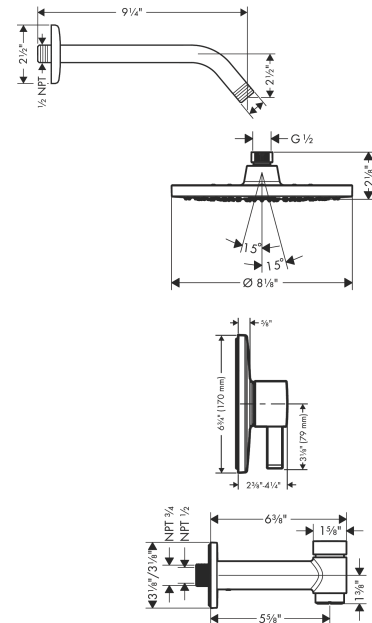

Vernis Blend
Pressure Balance Tub/Shower Set, 1.5 GPM
 Finish: brushed nickel Part no. : 04957820

Description

Features

- Consists of: Showerhead, Showerarm, Pressure Balance Trim, Tub spout
- Spray modes: Rain
- Ball-joint: Showerhead angle adjustable
- Max. flow: 1.5 GPM (5.7 L/Min)

Item details

List Price \$ 743.00

Technology

Compliance / Sustainability

Product image

Scale drawing

Vernis Blend
Pressure Balance Tub/Shower Set, 1.5 GPM
Finish: brushed nickel Part no. : 04957820

Exploded drawing

Year of production: >04/23

Vernis Blend
Pressure Balance Tub/Shower Set, 1.5 GPM
 Finish: brushed nickel Part no. : **04957820**

Spare parts list

Year of production: >04/23

Pos.	Description	Part no.	Price	PU
1	shower arm	04186823	-	1
2	head shower	26093821	-	1
3	Finish set	04233820	-	1
4	spout	72411821	-	1