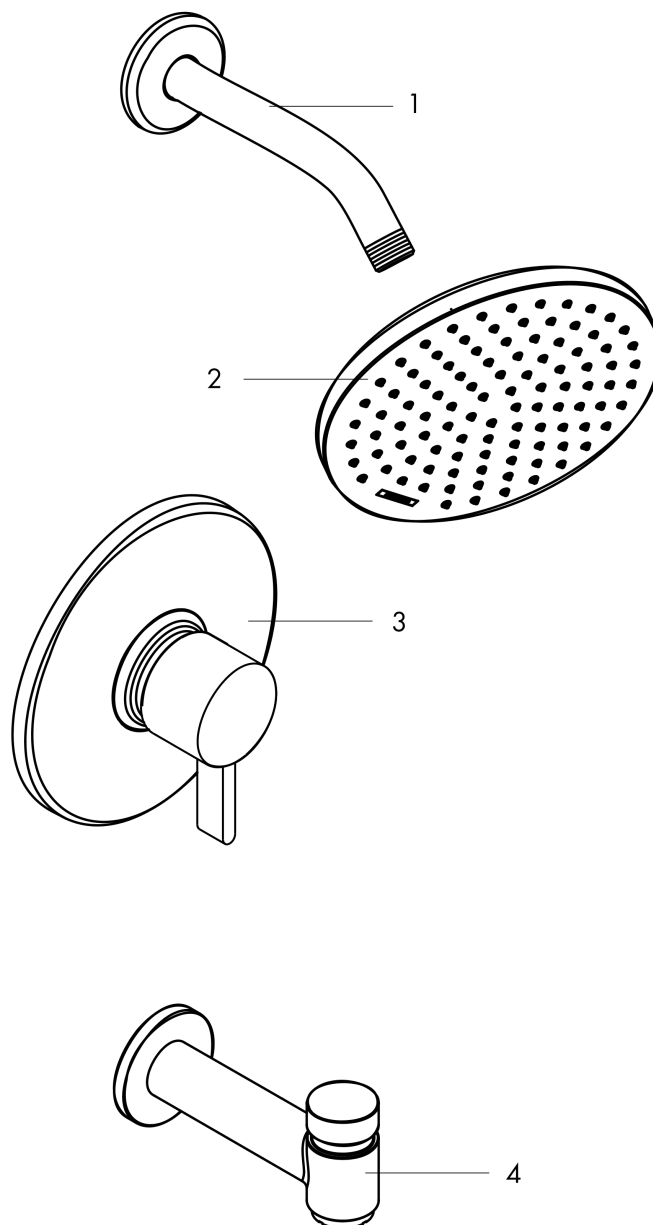

Vernis Blend
Pressure Balance Tub/Shower Set, 1.5 GPM
Finish: **matte black** Part no. : **04957670**

Exploded drawing

Year of production: >04/23

Vernis Blend
Pressure Balance Tub/Shower Set, 1.5 GPM
 Finish: **matte black** Part no. : **04957670**

Spare parts list

Year of production: >04/23

Pos.	Description	Part no.	Price	PU
1	shower arm	04186673	-	1
2	head shower	26093671	-	1
3	spout	72411671	-	1