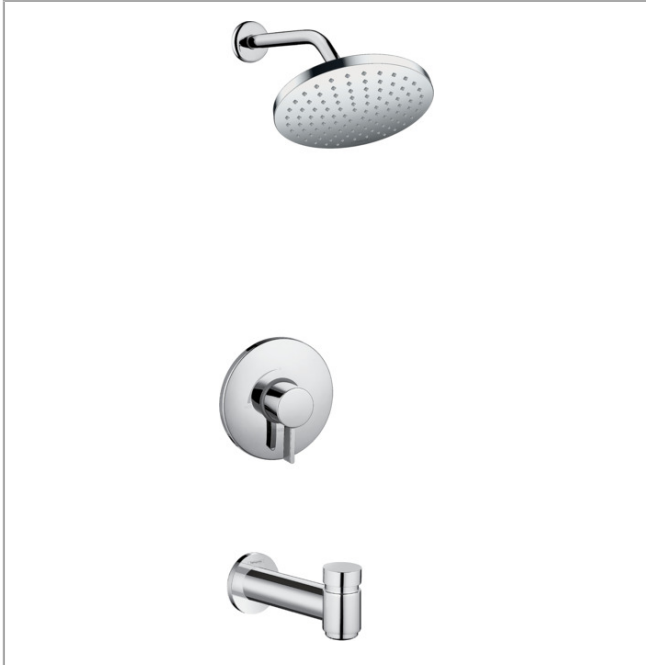

Vernis Blend
Pressure Balance Tub/Shower Set, 1.75 GPM
Finish: **chrome** Part no. : **04956000**

Description

Features

- Consists of: Showerhead, Showerarm, Pressure Balance Trim, Tub spout
- Spray modes: Rain
- Ball-joint: Showerhead angle adjustable
- Max. flow: 1.75 GPM (6.6 L/Min)

Item details

List Price $ 563.00

Technology

Compliance / Sustainability

Product image