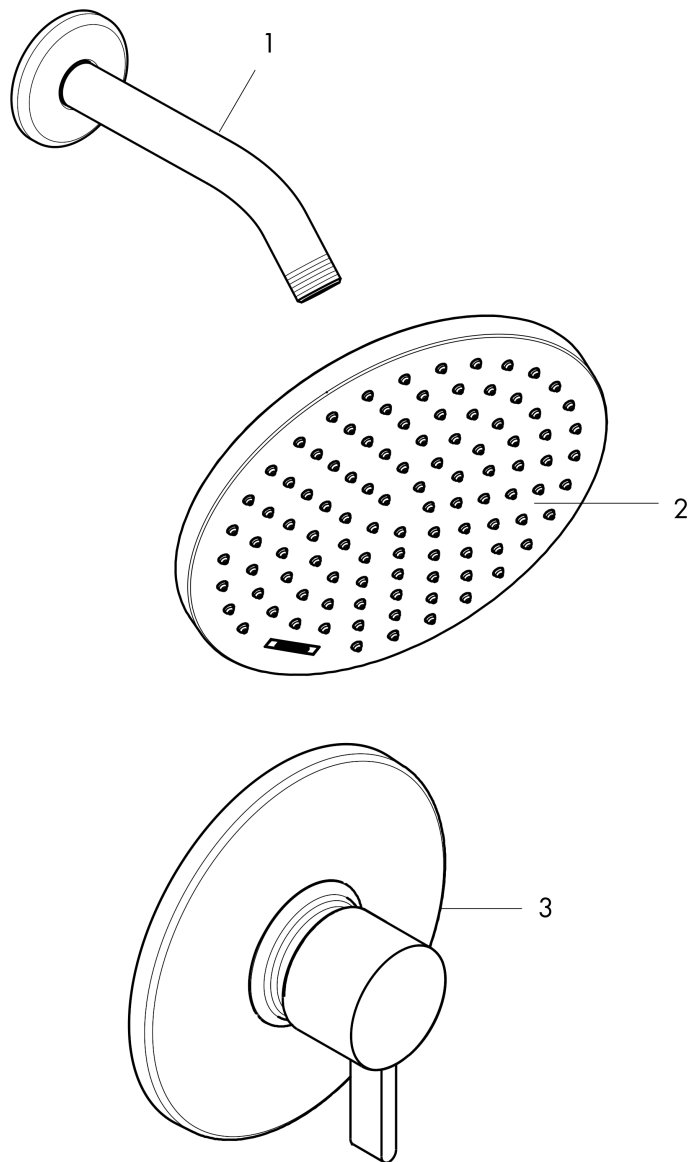

Vernis Blend
Pressure Balance Shower Set, 1.5 GPM
 Finish: brushed nickel Part no. : 04954820

Description

Features

- Consists of: Showerhead, Showerarm, Pressure balance trim, single lever shower mixer
- Spray modes: Rain
- Ball-joint: Showerhead angle adjustable
- Max. flow: 1.5 GPM (5.7 L/Min)

Item details

List Price \$ 492.00

Technology

Compliance / Sustainability

Product image

Scale drawing

Vernis Blend
Pressure Balance Shower Set, 1.5 GPM
 Finish: brushed nickel Part no. : 04954820

Exploded drawing

Year of production: >04/23

Vernis Blend
Pressure Balance Shower Set, 1.5 GPM
 Finish: **brushed nickel** Part no. : **04954820**

Spare parts list

Year of production: >04/23

Pos.	Description	Part no.	Price	PU
1	shower arm	04186823	-	1
2	head shower	26093821	-	1
3	Finish set	04233820	-	1
a	extension 22 mm (Ø 170 mm)	13596820	-	1
b	base body	01850181	-	1