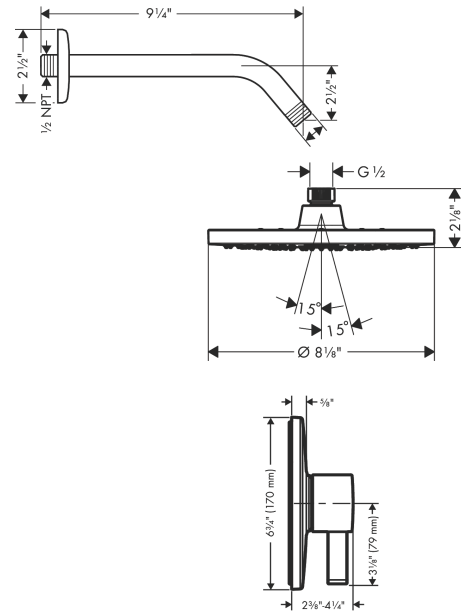

Vernis Blend
Pressure Balance Shower Set, 1.5 GPM
 Finish: brushed nickel Part no. : 04954820

Description

Features

- Consists of: Showerhead, Showerarm, Pressure balance trim, single lever shower mixer
- Spray modes: Rain
- Ball-joint: Showerhead angle adjustable
- Max. flow: 1.5 GPM (5.7 L/Min)

Item details

List Price \$ 492.00

Technology

Compliance / Sustainability

Product image

Scale drawing

Vernis Blend
Pressure Balance Shower Set, 1.5 GPM
 Finish: brushed nickel Part no. : 04954820

Exploded drawing

Year of production: >04/23

Vernis Blend
Pressure Balance Shower Set, 1.5 GPM
 Finish: **brushed nickel** Part no. : **04954820**

Spare parts list

Year of production: >04/23

Pos.	Description	Part no.	Price	PU
1	shower arm	04186823	-	1
2	head shower	26093821	-	1
3	Finish set	04233820	-	1
a	extension 22 mm (Ø 170 mm)	13596820	-	1
b	base body	01850181	-	1