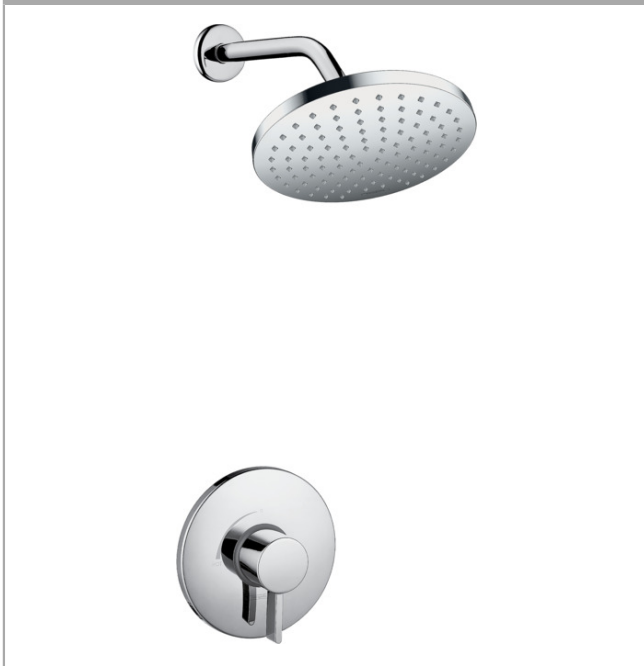

Vernis Blend
Pressure Balance Shower Set, 1.5 GPM
 Finish: **chrome** Part no. : **04954000**

Description

Features

- Consists of: Showerhead, Showerarm, Pressure balance trim, single lever shower mixer
- Spray modes: Rain
- Ball-joint: Showerhead angle adjustable
- Max. flow: 1.5 GPM (5.7 L/Min)

Item details

List Price \$ 373.00

Technology

Compliance / Sustainability

Product image

Scale drawing

Vernis Blend
Pressure Balance Shower Set, 1.5 GPM
Finish: chrome Part no. : 04954000

Exploded drawing

Year of production: >06/22

Vernis Blend
Pressure Balance Shower Set, 1.5 GPM
 Finish: **chrome** Part no. : **04954000**

Spare parts list

Year of production: >06/22

Pos.	Description	Part no.	Price	PU
1	shower arm	04186003	-	1
2	head shower	26093001	-	1
3	Finish set	04233000	-	1
a	base body	01850181	-	1
b	extension 22 mm (Ø 170 mm)	13596000	-	1