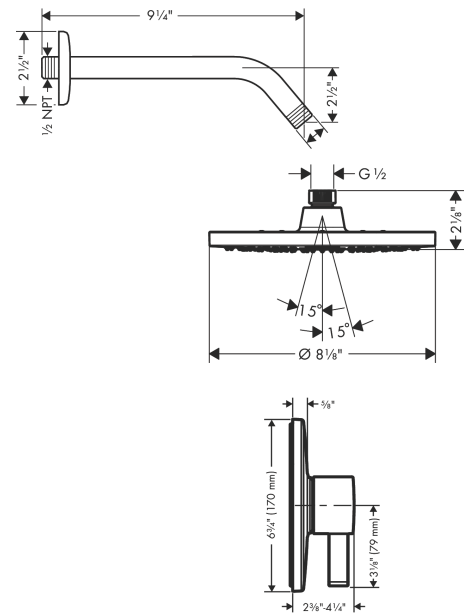

Vernis Blend
Pressure Balance Shower Set, 1.5 GPM
 Finish: **chrome** Part no. : **04954000**

Description

Features

- Consists of: Showerhead, Showerarm, Pressure balance trim, single lever shower mixer
- Spray modes: Rain
- Ball-joint: Showerhead angle adjustable
- Max. flow: 1.5 GPM (5.7 L/Min)

Item details

List Price \$ 373.00

Technology

Compliance / Sustainability

Product image

Scale drawing

Vernis Blend
Pressure Balance Shower Set, 1.5 GPM
Finish: chrome Part no. : 04954000

Exploded drawing

Year of production: >06/22

Vernis Blend
Pressure Balance Shower Set, 1.5 GPM
 Finish: **chrome** Part no. : **04954000**

Spare parts list

Year of production: >06/22

Pos.	Description	Part no.	Price	PU
1	shower arm	04186003	-	1
2	head shower	26093001	-	1
3	Finish set	04233000	-	1
a	base body	01850181	-	1
b	extension 22 mm (Ø 170 mm)	13596000	-	1