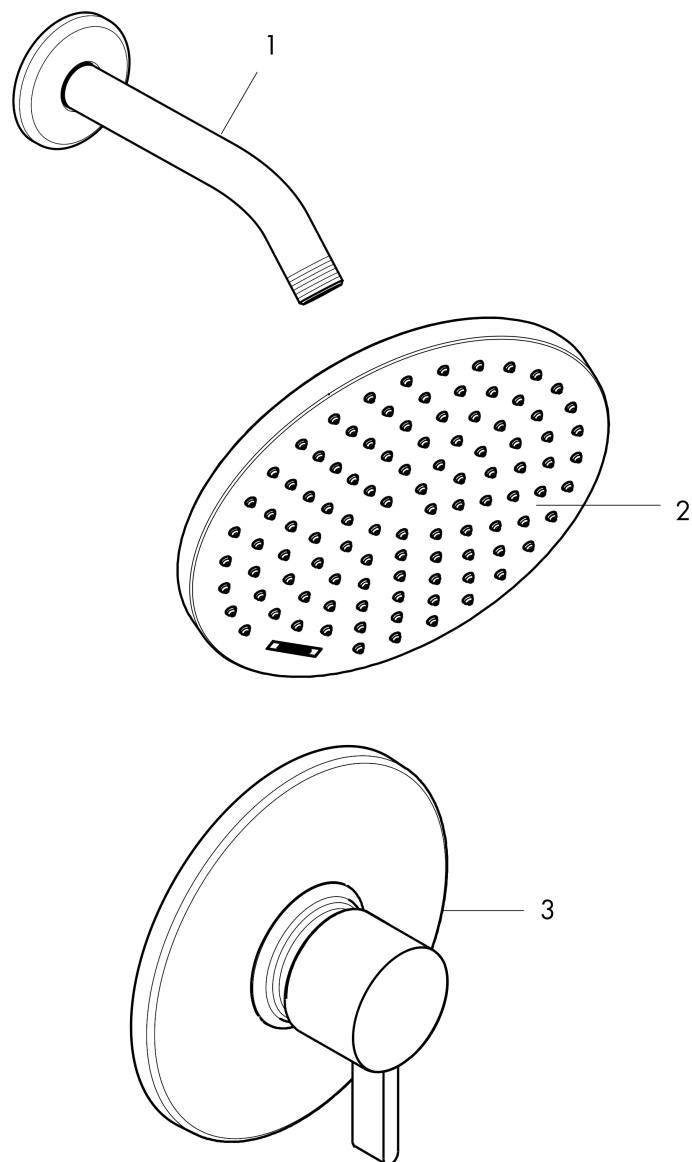

Vernis Blend
Pressure Balance Shower Set, 1.5 GPM
 Finish: **chrome** Part no. : **04954000**

Description

Features

- Consists of: Showerhead, Showerarm, Pressure balance trim, single lever shower mixer
- Spray modes: Rain
- Ball-joint: Showerhead angle adjustable
- Max. flow: 1.5 GPM (5.7 L/Min)

Item details

List Price \$ 373.00

Technology

Compliance / Sustainability

Product image

Scale drawing

Vernis Blend
Pressure Balance Shower Set, 1.5 GPM
Finish: chrome Part no. : 04954000

Exploded drawing

Year of production: >06/22

Vernis Blend
Pressure Balance Shower Set, 1.5 GPM
 Finish: **chrome** Part no. : **04954000**

Spare parts list

Year of production: >06/22

Pos.	Description	Part no.	Price	PU
1	shower arm	04186003	-	1
2	head shower	26093001	-	1
3	Finish set	04233000	-	1
a	base body	01850181	-	1
b	extension 22 mm (Ø 170 mm)	13596000	-	1