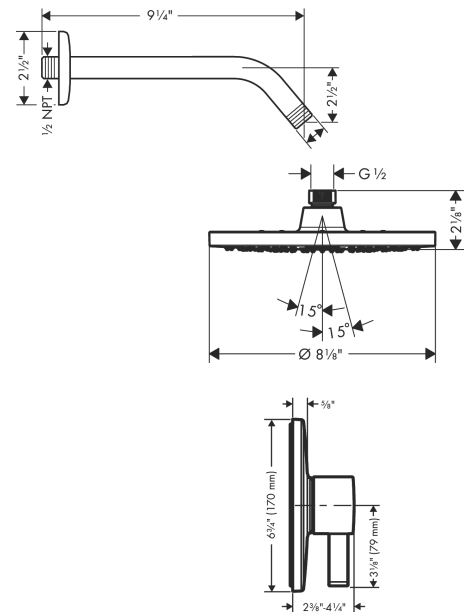

Vernis Blend
Pressure Balance Shower Set, 1.75 GPM
 Finish: **matte black** Part no. : **04953670**

Description

Features

- Consists of: Showerhead, Showerarm, Pressure balance trim, single lever shower mixer
- Spray modes: Rain
- Ball-joint: Showerhead angle adjustable
- Max. flow: 1.75 GPM (6.6 L/Min)

Item details

List Price \$ 492.00

Technology

Compliance / Sustainability

Product image

Scale drawing

Vernis Blend
Pressure Balance Shower Set, 1.75 GPM
 Finish: **matte black** Part no. : **04953670**

Exploded drawing

Year of production: >06/22

Vernis Blend
Pressure Balance Shower Set, 1.75 GPM
 Finish: **matte black** Part no. : **04953670**

Spare parts list

Year of production: >06/22

Pos.	Description	Part no.	Price	PU
1	shower arm	04186673	-	1
2	head shower	26277671	-	1
3	Finish set	04233000	-	1
a	base body	01850181	-	1
b	extension 22 mm (Ø 170 mm)	13596670	-	1