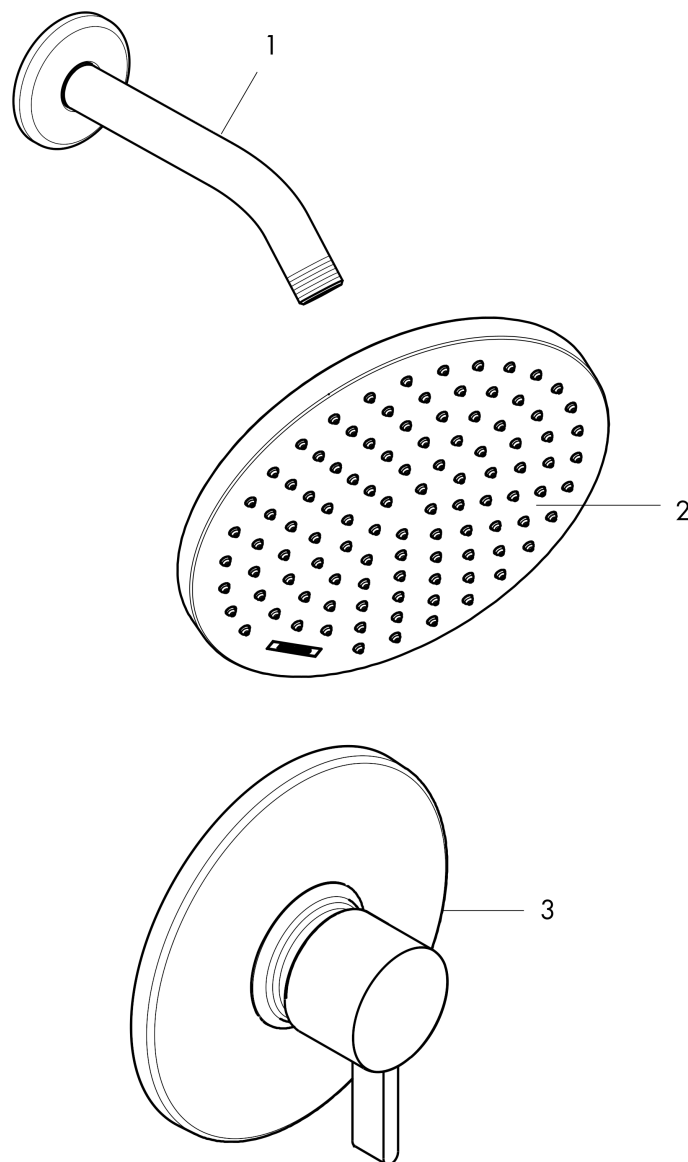

Vernis Blend
Pressure Balance Shower Set, 1.75 GPM
 Finish: **matte black** Part no. : **04953670**

Description

Features

- Consists of: Showerhead, Showerarm, Pressure balance trim, single lever shower mixer
- Spray modes: Rain
- Ball-joint: Showerhead angle adjustable
- Max. flow: 1.75 GPM (6.6 L/Min)

Item details

List Price \$ 492.00

Technology

Compliance / Sustainability

Product image

Scale drawing

Vernis Blend
Pressure Balance Shower Set, 1.75 GPM
 Finish: **matte black** Part no. : **04953670**

Exploded drawing

Year of production: >06/22

Vernis Blend
Pressure Balance Shower Set, 1.75 GPM
 Finish: **matte black** Part no. : **04953670**

Spare parts list

Year of production: >06/22

Pos.	Description	Part no.	Price	PU
1	shower arm	04186673	-	1
2	head shower	26277671	-	1
3	Finish set	04233000	-	1
a	base body	01850181	-	1
b	extension 22 mm (Ø 170 mm)	13596670	-	1