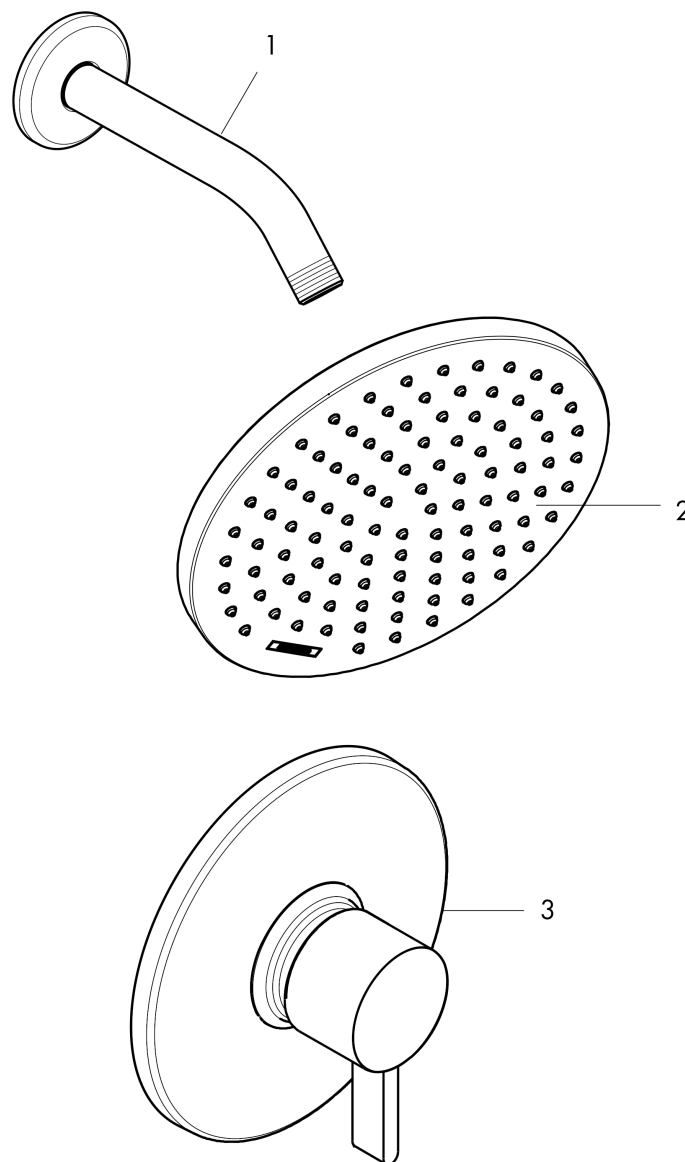

Vernis Blend
Pressure Balance Shower Set, 1.75 GPM
 Finish: **chrome** Part no. : **04953000**

Description

Features

- Consists of: Showerhead, Showerarm, Pressure balance trim, single lever shower mixer
- Spray modes: Rain
- Ball-joint: Showerhead angle adjustable
- Max. flow: 1.75 GPM (6.6 L/Min)

Item details

List Price \$ 373.00

Technology

Compliance / Sustainability

Product image

Scale drawing

Vernis Blend
Pressure Balance Shower Set, 1.75 GPM
Finish: **chrome** Part no. : **04953000**

Exploded drawing

Year of production: >06/22

Vernis Blend
Pressure Balance Shower Set, 1.75 GPM
 Finish: **chrome** Part no. : **04953000**

Spare parts list

Year of production: >06/22

Pos.	Description	Part no.	Price	PU
1	shower arm	04186003	-	1
2	head shower	26277001	-	1
3	Finish set	04233000	-	1
a	base body	01850181	-	1
b	extension 22 mm (Ø 170 mm)	13596000	-	1