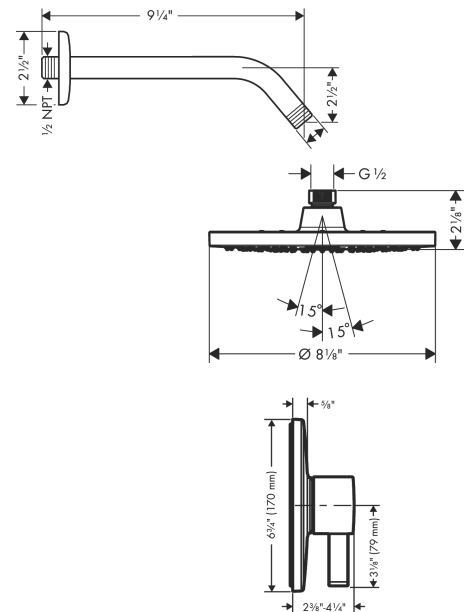

Vernis Blend
Pressure Balance Shower Set, 1.75 GPM
 Finish: **chrome** Part no. : **04953000**

Description

Features

- Consists of: Showerhead, Showerarm, Pressure balance trim, single lever shower mixer
- Spray modes: Rain
- Ball-joint: Showerhead angle adjustable
- Max. flow: 1.75 GPM (6.6 L/Min)

Item details

List Price \$ 373.00

Technology

Compliance / Sustainability

Product image

Scale drawing

Vernis Blend
Pressure Balance Shower Set, 1.75 GPM
Finish: **chrome** Part no. : **04953000**

Exploded drawing

Year of production: >06/22

Vernis Blend
Pressure Balance Shower Set, 1.75 GPM
 Finish: **chrome** Part no. : **04953000**

Spare parts list

Year of production: >06/22

Pos.	Description	Part no.	Price	PU
1	shower arm	04186003	-	1
2	head shower	26277001	-	1
3	Finish set	04233000	-	1
a	base body	01850181	-	1
b	extension 22 mm (Ø 170 mm)	13596000	-	1