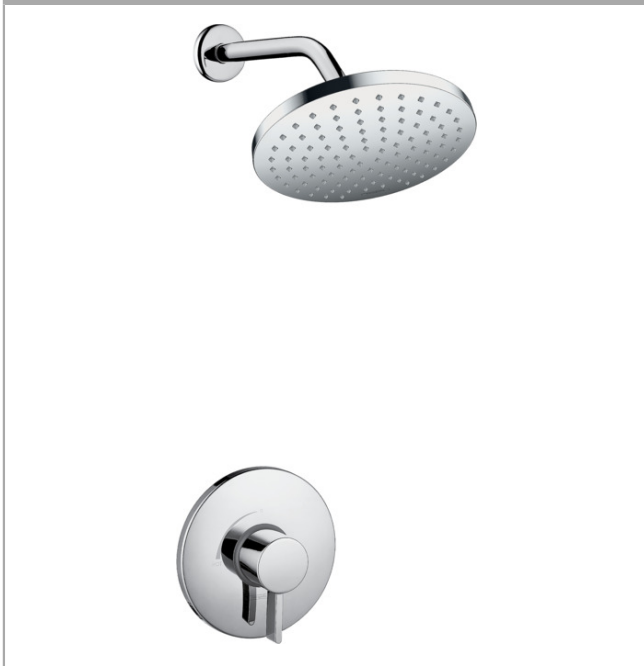

Vernis Blend
Pressure Balance Shower Set, 1.75 GPM
 Finish: **chrome** Part no. : **04953000**

Description

Features

- Consists of: Showerhead, Showerarm, Pressure balance trim, single lever shower mixer
- Spray modes: Rain
- Ball-joint: Showerhead angle adjustable
- Max. flow: 1.75 GPM (6.6 L/Min)

Item details

List Price \$ 373.00

Technology

Compliance / Sustainability

Product image

Scale drawing

Vernis Blend
Pressure Balance Shower Set, 1.75 GPM
Finish: **chrome** Part no. : **04953000**

Exploded drawing

Year of production: >06/22

Vernis Blend
Pressure Balance Shower Set, 1.75 GPM
 Finish: **chrome** Part no. : **04953000**

Spare parts list

Year of production: >06/22

Pos.	Description	Part no.	Price	PU
1	shower arm	04186003	-	1
2	head shower	26277001	-	1
3	Finish set	04233000	-	1
a	base body	01850181	-	1
b	extension 22 mm (Ø 170 mm)	13596000	-	1