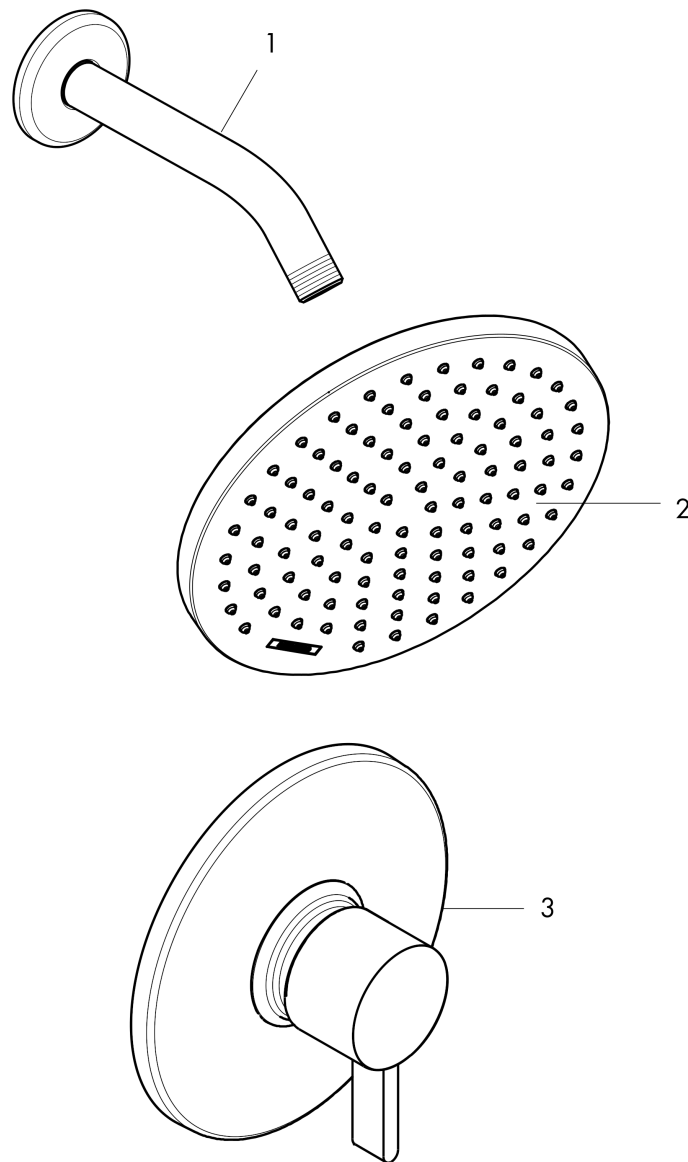

### Features

- Consists of: Showerhead, Showerarm, Pressure balance trim, single lever shower mixer
- Spray modes: Rain
- Ball-joint: Showerhead angle adjustable
- Max. flow: 2.5 GPM (9.5 L/Min)

## Product image

## Scale drawing

**Vernis Blend**  
**Pressure Balance Shower Set, 2.5 GPM**  
 Finish: brushed nickel Part no. : 04952820

Exploded drawing

Year of production: >04/23

**Vernis Blend**  
**Pressure Balance Shower Set, 2.5 GPM**  
 Finish: brushed nickel Part no. : 04952820

Spare parts list

Year of production: >04/23

Pos.	Description	Part no.	Price	PU
1	shower arm	04186823	-	1
2	head shower	26271821	-	1
3	Finish set	04233820	-	1
a	extension 22 mm (Ø 170 mm)	13596820	-	1
b	base body	01850181	-	1