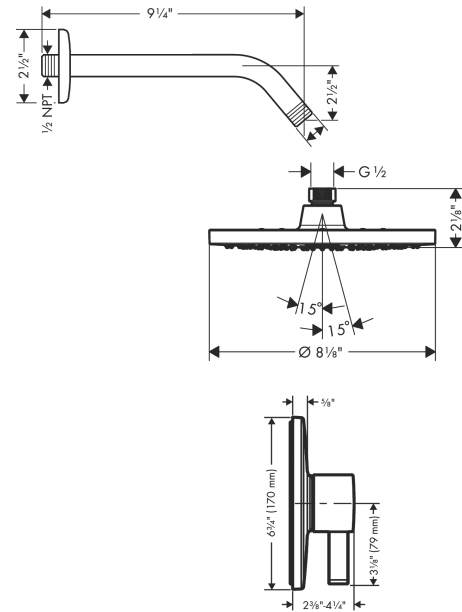

### Features

- Consists of: Showerhead, Showerarm, Pressure balance trim, single lever shower mixer
- Spray modes: Rain
- Ball-joint: Showerhead angle adjustable
- Max. flow: 2.5 GPM (9.5 L/Min)

## Scale drawing

**Vernis Blend**  
**Pressure Balance Shower Set, 2.5 GPM**  
 Finish: brushed nickel Part no. : 04952820

Exploded drawing

Year of production: >04/23

**Vernis Blend**  
**Pressure Balance Shower Set, 2.5 GPM**  
 Finish: brushed nickel Part no. : 04952820

Spare parts list

Year of production: >04/23

Pos.	Description	Part no.	Price	PU
1	shower arm	04186823	-	1
2	head shower	26271821	-	1
3	Finish set	04233820	-	1
a	extension 22 mm (Ø 170 mm)	13596820	-	1
b	base body	01850181	-	1