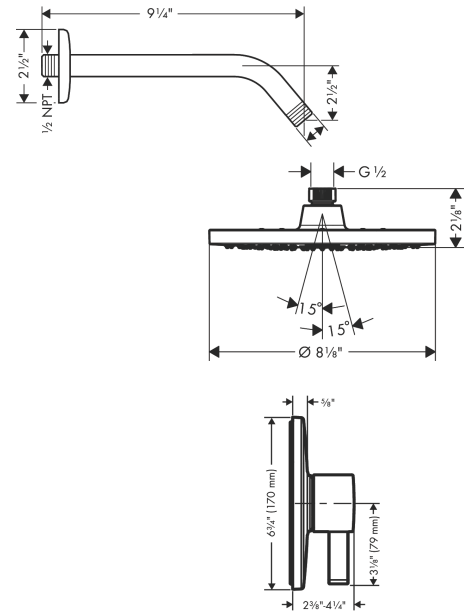

Vernis Blend
Pressure Balance Shower Set, 2.5 GPM
 Finish: **chrome** Part no. : **04952000**

Description

Features

- Consists of: Showerhead, Showerarm, Pressure balance trim, single lever shower mixer
- Spray modes: Rain
- Ball-joint: Showerhead angle adjustable
- Max. flow: 2.5 GPM (9.5 L/Min)

Item details

List Price \$ 373.00

Technology

Compliance / Sustainability

Product image

Scale drawing

Vernis Blend
Pressure Balance Shower Set, 2.5 GPM
Finish: chrome Part no. : 04952000

Exploded drawing

Year of production: >06/22

Vernis Blend
Pressure Balance Shower Set, 2.5 GPM
 Finish: **chrome** Part no. : **04952000**

Spare parts list

Year of production: >06/22

Pos.	Description	Part no.	Price	PU
1	shower arm	04186003	-	1
2	head shower	26271001	-	1
3	Finish set	04233000	-	1
a	base body	01850181	-	1
b	extension 22 mm (Ø 170 mm)	13596000	-	1