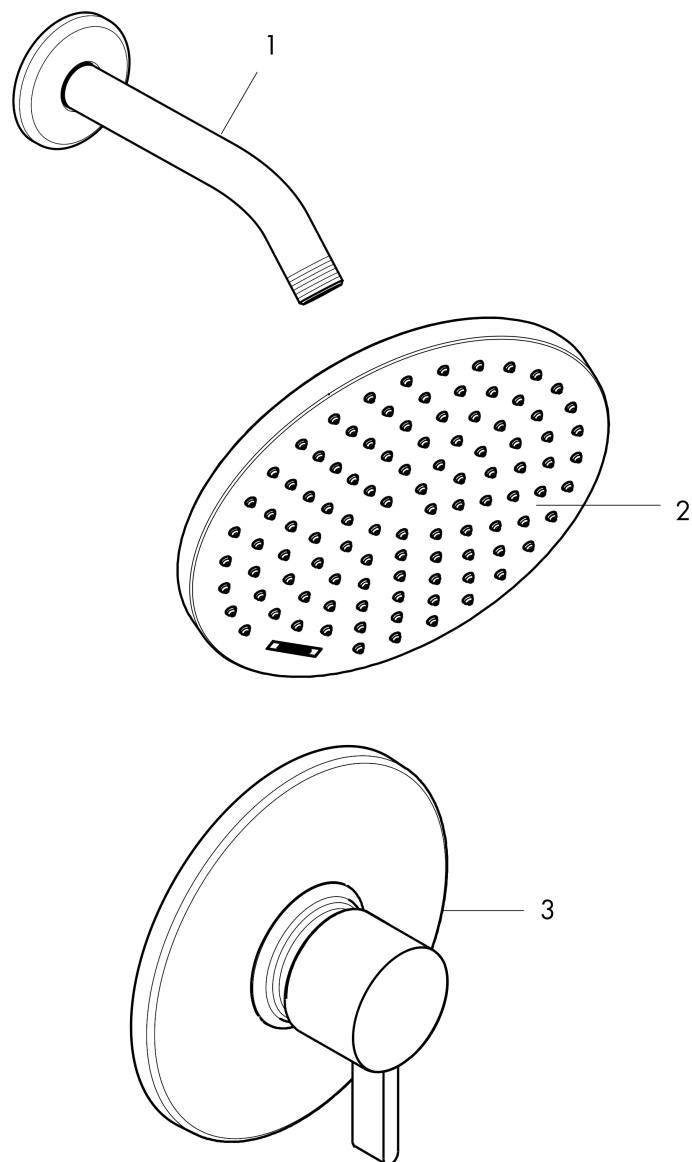

Vernis Blend
Pressure Balance Shower Set, 2.5 GPM
 Finish: **chrome** Part no. : **04952000**

Description

Features

- Consists of: Showerhead, Showerarm, Pressure balance trim, single lever shower mixer
- Spray modes: Rain
- Ball-joint: Showerhead angle adjustable
- Max. flow: 2.5 GPM (9.5 L/Min)

Item details

List Price \$ 373.00

Technology

Compliance / Sustainability

Product image

Scale drawing

Vernis Blend
Pressure Balance Shower Set, 2.5 GPM
Finish: chrome Part no. : 04952000

Exploded drawing

Year of production: >06/22

Vernis Blend
Pressure Balance Shower Set, 2.5 GPM
 Finish: **chrome** Part no. : **04952000**

Spare parts list

Year of production: >06/22

Pos.	Description	Part no.	Price	PU
1	shower arm	04186003	-	1
2	head shower	26271001	-	1
3	Finish set	04233000	-	1
a	base body	01850181	-	1
b	extension 22 mm (Ø 170 mm)	13596000	-	1