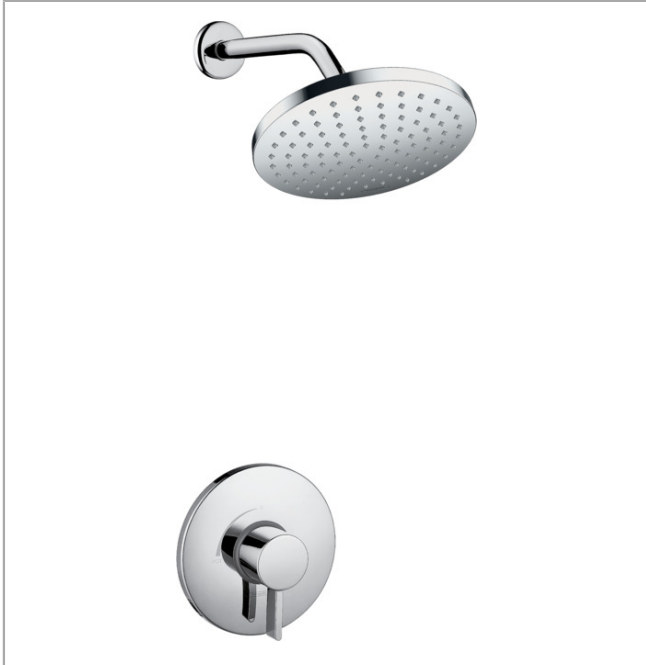

Vernis Blend
Pressure Balance Shower Set, 2.5 GPM
 Finish: **chrome** Part no. : **04952000**

Description

Features

- Consists of: Showerhead, Showerarm, Pressure balance trim, single lever shower mixer
- Spray modes: Rain
- Ball-joint: Showerhead angle adjustable
- Max. flow: 2.5 GPM (9.5 L/Min)

Item details

List Price \$ 373.00

Technology

Compliance / Sustainability

Product image

Scale drawing

Vernis Blend
Pressure Balance Shower Set, 2.5 GPM
Finish: chrome Part no. : 04952000

Exploded drawing

Year of production: >06/22

Vernis Blend
Pressure Balance Shower Set, 2.5 GPM
 Finish: **chrome** Part no. : **04952000**

Spare parts list

Year of production: >06/22

Pos.	Description	Part no.	Price	PU
1	shower arm	04186003	-	1
2	head shower	26271001	-	1
3	Finish set	04233000	-	1
a	base body	01850181	-	1
b	extension 22 mm (Ø 170 mm)	13596000	-	1