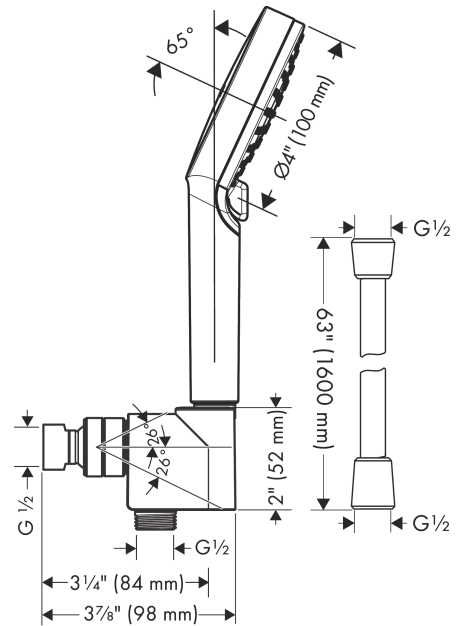

Scale drawing