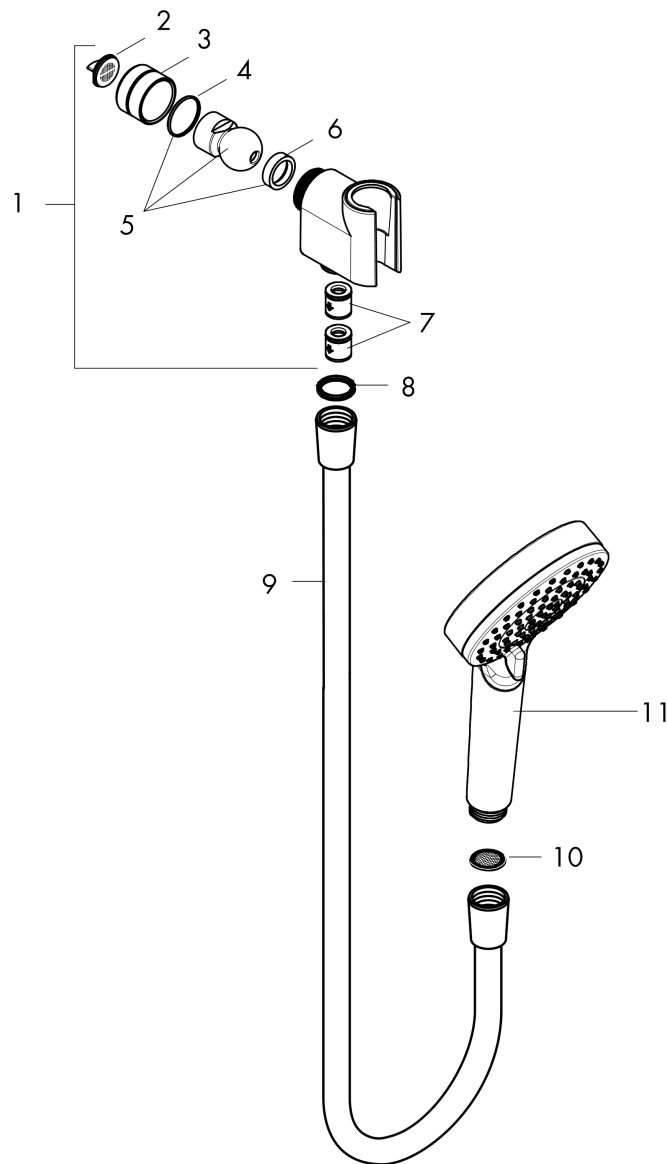

#### Features

- Consists of: Handshower, Handshower hose, Porter unit, Shower hose
- Spray modes: Rain, IntenseRain
- Max. flow: 1.5 GPM (5.7 L/Min)
- Pivot connector prevents hose from tangling
- 26° adjustment
- Wall supports made of plastic
- Rinseable screen seal

### Product image

### Scale drawing

Vernis Blend  
Handshower Set Vario-Jet, 1.5 GPM  
Finish: **matte black** Part no. : **04951670**

Exploded drawing

Year of production: >06/22

**Vernis Blend**  
**Handshower Set Vario-Jet, 1.5 GPM**  
 Finish: **matte black** Part no. : **04951670**

## Spare parts list

Year of production: >06/22

Pos.	Description	Part no.	Price	PU
1	support	04580670	-	1
2	filter packing	88649000	-	1
3	nut	97958670	-	1
4	lever collar	97536000	-	1
5	ball joint	97331000	-	1
6	seal	97606000	-	1
7	set of non return valves DW 15	94074000	-	1
8	seal	98058000	-	1
9	shower hose 1,60 m	28276673	-	1
10	filter packing	94246000	-	1
11	handshower	26090671	-	1