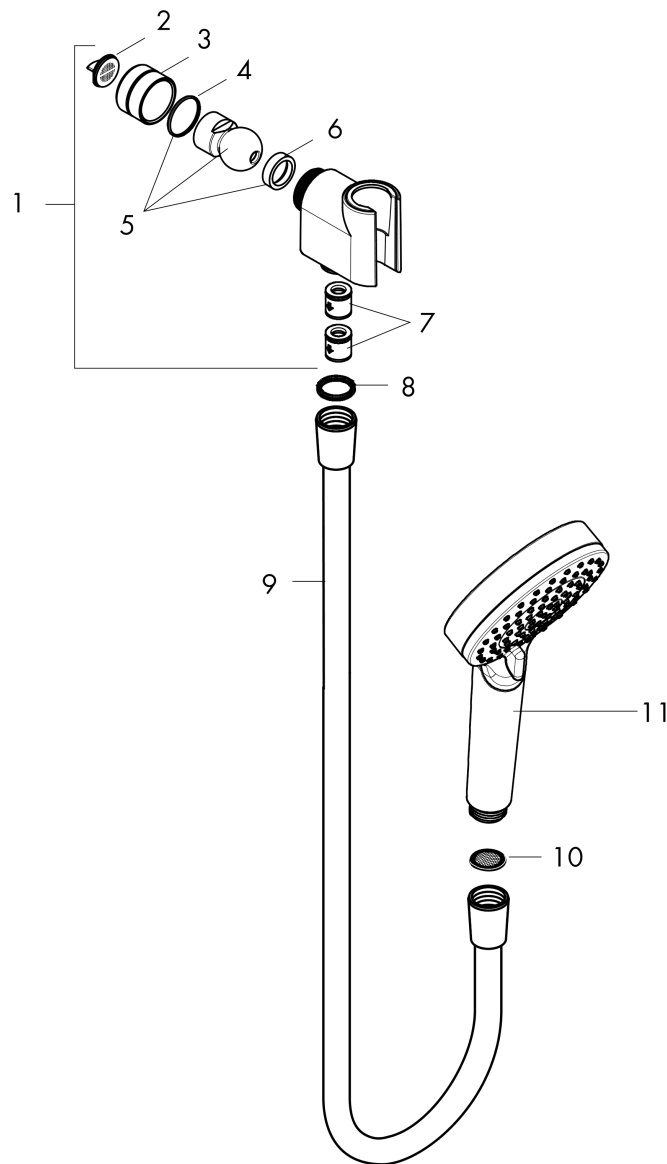

Vernis Blend
Handshower Set Vario-Jet, 1.5 GPM
 Finish: **chrome** Part no. : **04951000**

Description

Features

- Consists of: Handshower, Shower hose, Porter unit
- Spray modes: Rain, IntenseRain
- Max. flow: 1.5 GPM (5.7 L/Min)
- Pivot connector prevents hose from tangling
- 26° adjustment
- Wall supports made of plastic
- Rinseable screen seal

Item details

List Price \$ 106.00

Technology

Compliance / Sustainability

Product image

Scale drawing

Vernis Blend
Handshower Set Vario-Jet, 1.5 GPM
Finish: chrome Part no. : 04951000

Exploded drawing

Year of production: >06/22

Vernis Blend
Handshower Set Vario-Jet, 1.5 GPM
 Finish: **chrome** Part no. : **04951000**

Spare parts list

Year of production: >06/22

Pos.	Description	Part no.	Price	PU
1	support	04580000	-	1
2	filter packing	88649000	-	1
3	nut	97958000	-	1
4	lever collar	97536000	-	1
5	ball joint	97331000	-	1
6	seal	97606000	-	1
7	set of non return valves DW 15	94074000	-	1
8	seal	98058000	-	1
9	shower hose 1,60 m	28276003	-	1
10	filter packing	94246000	-	1
11	handshower	26090001	-	1