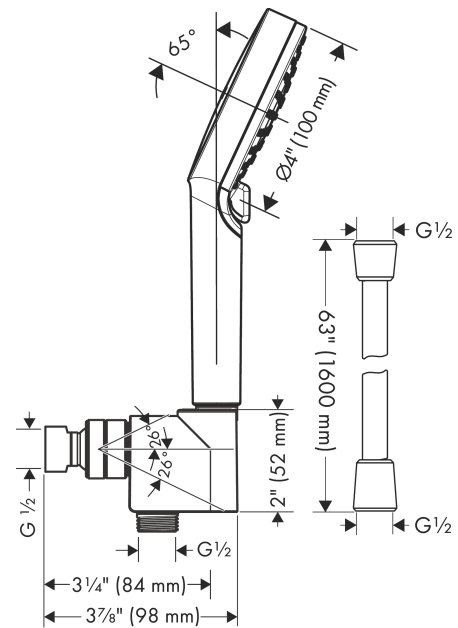

Vernis Blend
Handshower Set Vario-Jet, 1.5 GPM
 Finish: **chrome** Part no. : **04951000**

Description

Features

- Consists of: Handshower, Shower hose, Porter unit
- Spray modes: Rain, IntenseRain
- Max. flow: 1.5 GPM (5.7 L/Min)
- Pivot connector prevents hose from tangling
- 26° adjustment
- Wall supports made of plastic
- Rinseable screen seal

Item details

List Price \$ 106.00

Technology

Compliance / Sustainability

Product image

Scale drawing

Vernis Blend
Handshower Set Vario-Jet, 1.5 GPM
Finish: chrome Part no. : 04951000

Exploded drawing

Year of production: >06/22

Vernis Blend
Handshower Set Vario-Jet, 1.5 GPM
 Finish: **chrome** Part no. : **04951000**

Spare parts list

Year of production: >06/22

Pos.	Description	Part no.	Price	PU
1	support	04580000	-	1
2	filter packing	88649000	-	1
3	nut	97958000	-	1
4	lever collar	97536000	-	1
5	ball joint	97331000	-	1
6	seal	97606000	-	1
7	set of non return valves DW 15	94074000	-	1
8	seal	98058000	-	1
9	shower hose 1,60 m	28276003	-	1
10	filter packing	94246000	-	1
11	handshower	26090001	-	1