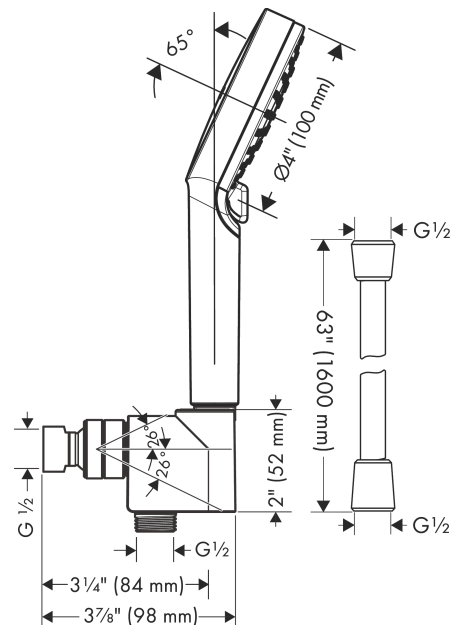

Vernis Blend
Handshower Set Vario-Jet, 1.75 GPM
 Finish: **brushed nickel** Part no. : **04950820**

Description

Features

- Consists of: Handshower, Shower hose, Porter unit
- Spray modes: Rain, IntenseRain
- Max. flow: 1.75 GPM (6.6 L/Min)
- Pivot connector prevents hose from tangling
- 26° adjustment
- Wall supports made of plastic
- Rinseable screen seal

Item details

List Price \$ 140.00

Technology

Compliance / Sustainability

Product image

Scale drawing

Vernis Blend
Handshower Set Vario-Jet, 1.75 GPM
 Finish: brushed nickel Part no. : 04950820

Exploded drawing

Year of production: >02/21

Vernis Blend
Handshower Set Vario-Jet, 1.75 GPM
 Finish: brushed nickel Part no. : **04950820**

Spare parts list

Year of production: >02/21

Pos.	Description	Part no.	Price	PU
1	support	04580820	-	1
2	filter packing	88649000	-	1
3	nut	97958000	-	1
4	lever collar	97536000	-	1
5	ball joint	97331000	-	1
7	set of non return valves DW 15	94074000	-	1
8	seal	98058000	-	1
9	shower hose 1,60 m	28276823	-	1
10	filter packing	94246000	-	1
11	handshower	26340821	-	1