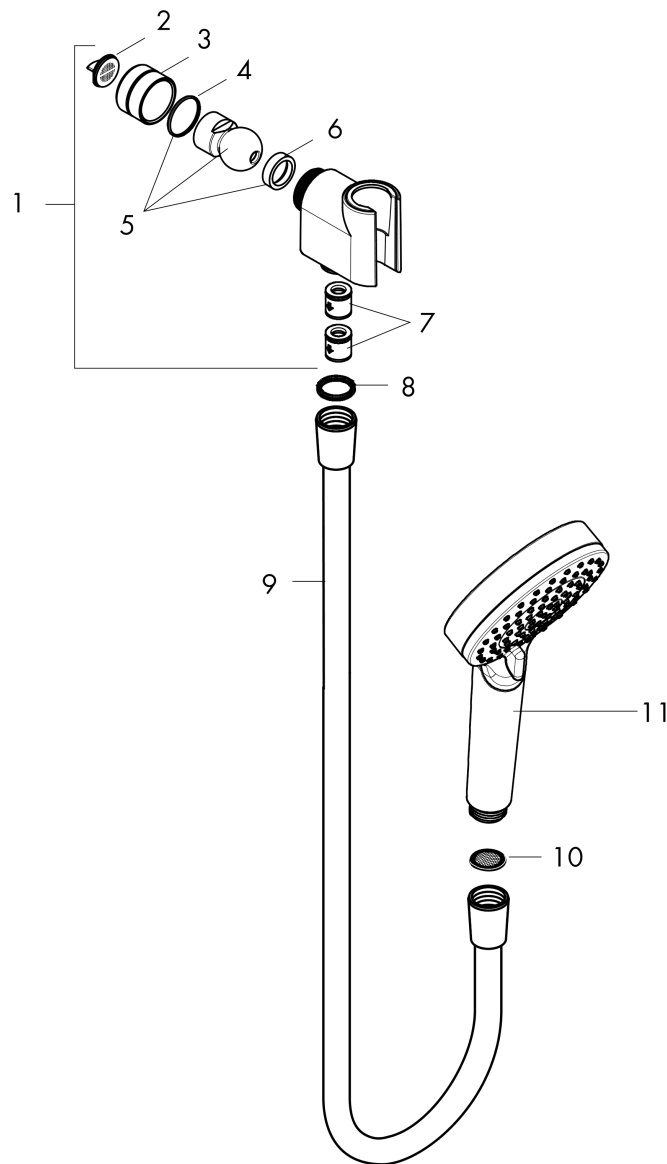

Vernis Blend
Handshower Set Vario-Jet, 1.75 GPM
 Finish: **brushed nickel** Part no. : **04950820**

Description

Features

- Consists of: Handshower, Shower hose, Porter unit
- Spray modes: Rain, IntenseRain
- Max. flow: 1.75 GPM (6.6 L/Min)
- Pivot connector prevents hose from tangling
- 26° adjustment
- Wall supports made of plastic
- Rinseable screen seal

Item details

List Price \$ 140.00

Technology

Compliance / Sustainability

Product image

Scale drawing

Vernis Blend
Handshower Set Vario-Jet, 1.75 GPM
 Finish: brushed nickel Part no. : 04950820

Exploded drawing

Year of production: >02/21

Vernis Blend
Handshower Set Vario-Jet, 1.75 GPM
 Finish: brushed nickel Part no. : **04950820**

Spare parts list

Year of production: >02/21

Pos.	Description	Part no.	Price	PU
1	support	04580820	-	1
2	filter packing	88649000	-	1
3	nut	97958000	-	1
4	lever collar	97536000	-	1
5	ball joint	97331000	-	1
7	set of non return valves DW 15	94074000	-	1
8	seal	98058000	-	1
9	shower hose 1,60 m	28276823	-	1
10	filter packing	94246000	-	1
11	handshower	26340821	-	1