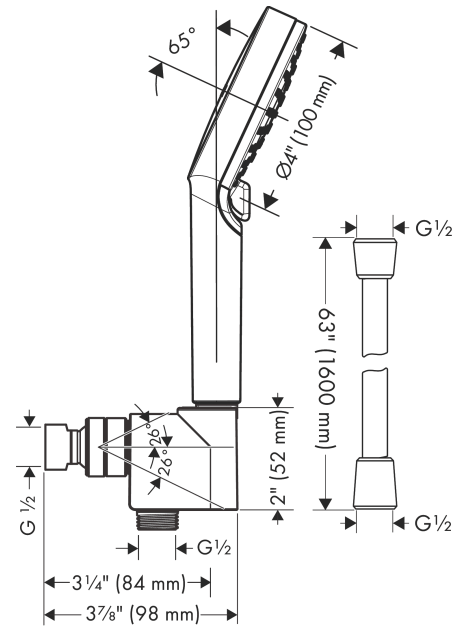

Vernis Blend
Handshower Set Vario-Jet, 1.75 GPM
 Finish: **chrome** Part no. : **04950000**

Description

Features

- Consists of: Handshower, Handshower hose, Porter unit, Shower hose
- Spray modes: Rain, IntenseRain
- Max. flow: 1.75 GPM (6.6 L/Min)
- Pivot connector prevents hose from tangling
- 26° adjustment
- Wall supports made of plastic
- Rinseable screen seal

Item details

List Price \$ 106.00

Technology

Compliance / Sustainability

Product image

Scale drawing

Vernis Blend
Handshower Set Vario-Jet, 1.75 GPM
 Finish: **chrome** Part no. : **04950000**

Exploded drawing

Year of production: >06/22

Vernis Blend
Handshower Set Vario-Jet, 1.75 GPM
 Finish: **chrome** Part no. : **04950000**

Spare parts list

Year of production: >06/22

Pos.	Description	Part no.	Price	PU
1	support	04580000	-	1
2	filter packing	88649000	-	1
3	nut	97958000	-	1
4	lever collar	97536000	-	1
5	ball joint	97331000	-	1
6	seal	97606000	-	1
7	set of non return valves DW 15	94074000	-	1
8	seal	98058000	-	1
9	shower hose 1,60 m	28276003	-	1
10	filter packing	94246000	-	1
11	handshower	26340001	-	1