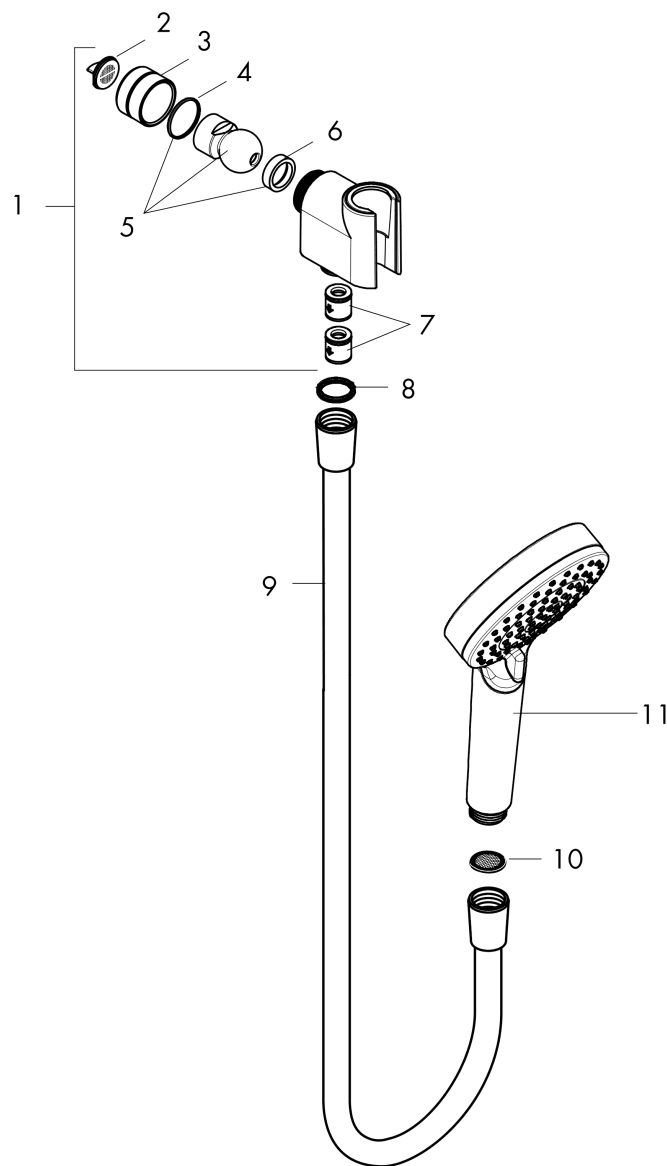

Vernis Blend
Handshower Set Vario-Jet, 1.75 GPM
 Finish: **chrome** Part no. : **04950000**

Description

Features

- Consists of: Handshower, Handshower hose, Porter unit, Shower hose
- Spray modes: Rain, IntenseRain
- Max. flow: 1.75 GPM (6.6 L/Min)
- Pivot connector prevents hose from tangling
- 26° adjustment
- Wall supports made of plastic
- Rinseable screen seal

Item details

List Price \$ 106.00

Technology

Compliance / Sustainability

Product image

Scale drawing

Vernis Blend
Handshower Set Vario-Jet, 1.75 GPM
 Finish: **chrome** Part no. : **04950000**

Exploded drawing

Year of production: >06/22

Vernis Blend
Handshower Set Vario-Jet, 1.75 GPM
 Finish: **chrome** Part no. : **04950000**

Spare parts list

Year of production: >06/22

Pos.	Description	Part no.	Price	PU
1	support	04580000	-	1
2	filter packing	88649000	-	1
3	nut	97958000	-	1
4	lever collar	97536000	-	1
5	ball joint	97331000	-	1
6	seal	97606000	-	1
7	set of non return valves DW 15	94074000	-	1
8	seal	98058000	-	1
9	shower hose 1,60 m	28276003	-	1
10	filter packing	94246000	-	1
11	handshower	26340001	-	1