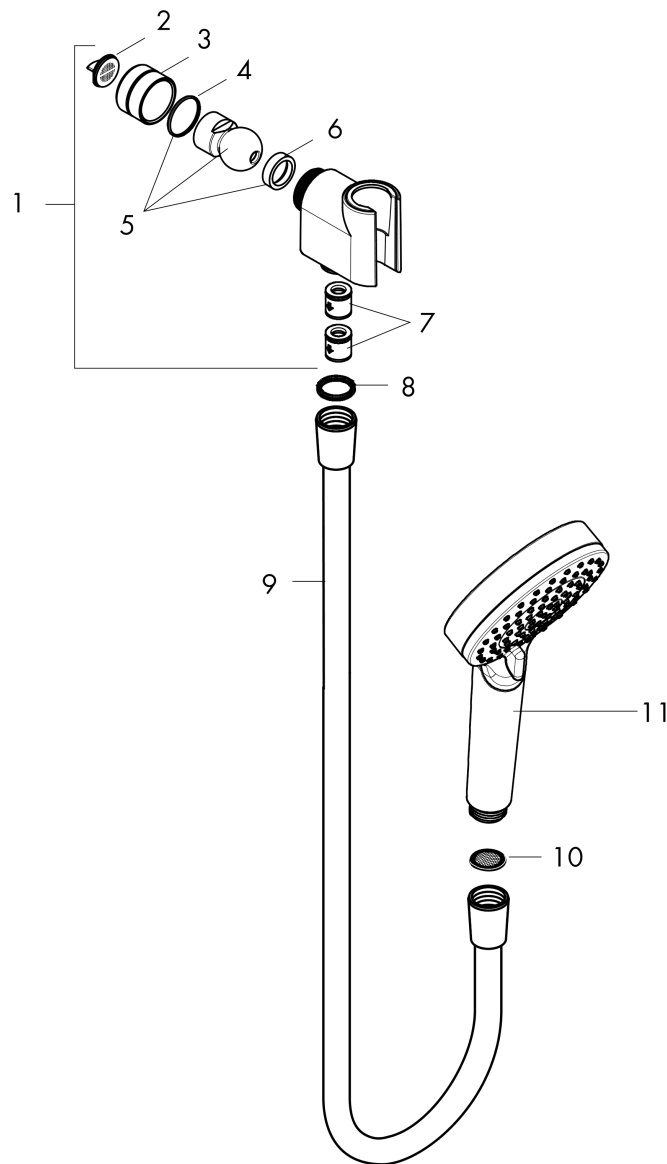

Vernis Blend
Handshower Set Vario-Jet, 2.5 GPM
 Finish: brushed nickel Part no. : 04949820

Exploded drawing

Year of production: >02/21

Vernis Blend
Handshower Set Vario-Jet, 2.5 GPM
 Finish: brushed nickel Part no. : **04949820**

Spare parts list

Year of production: >02/21

Pos.	Description	Part no.	Price	PU
1	support	04580820	-	1
2	filter packing	88649000	-	1
3	nut	97958000	-	1
4	lever collar	97536000	-	1
5	ball joint	97331000	-	1
7	set of non return valves DW 15	94074000	-	1
8	seal	98058000	-	1
9	shower hose 1,60 m	28276823	-	1
10	filter packing	94246000	-	1
11	handshower	26270821	-	1