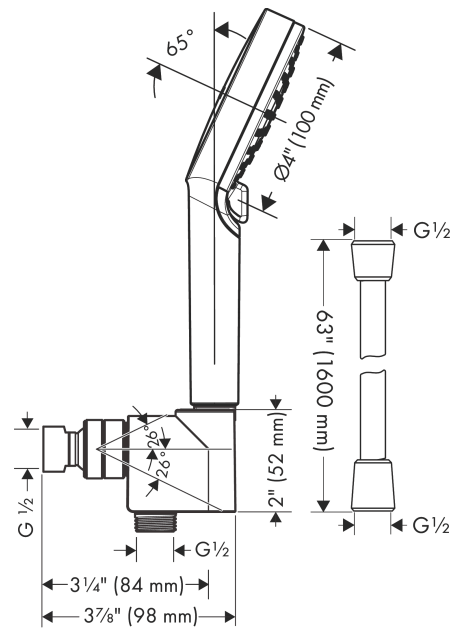

Vernis Blend
Handshower Set Vario-Jet, 2.5 GPM
 Finish: **chrome** Part no. : **04949000**

Description

Features

- Consists of: Handshower, Shower hose, Porter unit
- Spray modes: Rain, IntenseRain
- Max. flow: 2.5 GPM (9.5 L/Min)
- Pivot connector prevents hose from tangling
- 26° adjustment
- Rinseable screen seal

Item details

List Price \$ 106.00

Technology

Compliance / Sustainability

Product image

Scale drawing

Vernis Blend
Handshower Set Vario-Jet, 2.5 GPM
 Finish: **chrome** Part no. : **04949000**

Exploded drawing

Year of production: >06/22

Vernis Blend
Handshower Set Vario-Jet, 2.5 GPM
 Finish: **chrome** Part no. : **04949000**

Spare parts list

Year of production: >06/22

Pos.	Description	Part no.	Price	PU
1	support	04580000	-	1
2	filter packing	88649000	-	1
3	nut	97958000	-	1
4	lever collar	97536000	-	1
5	ball joint	97331000	-	1
6	seal	97606000	-	1
7	set of non return valves DW 15	94074000	-	1
8	seal	98058000	-	1
9	shower hose 1,60 m	28276003	-	1
10	filter packing	94246000	-	1
11	handshower	26270001	-	1