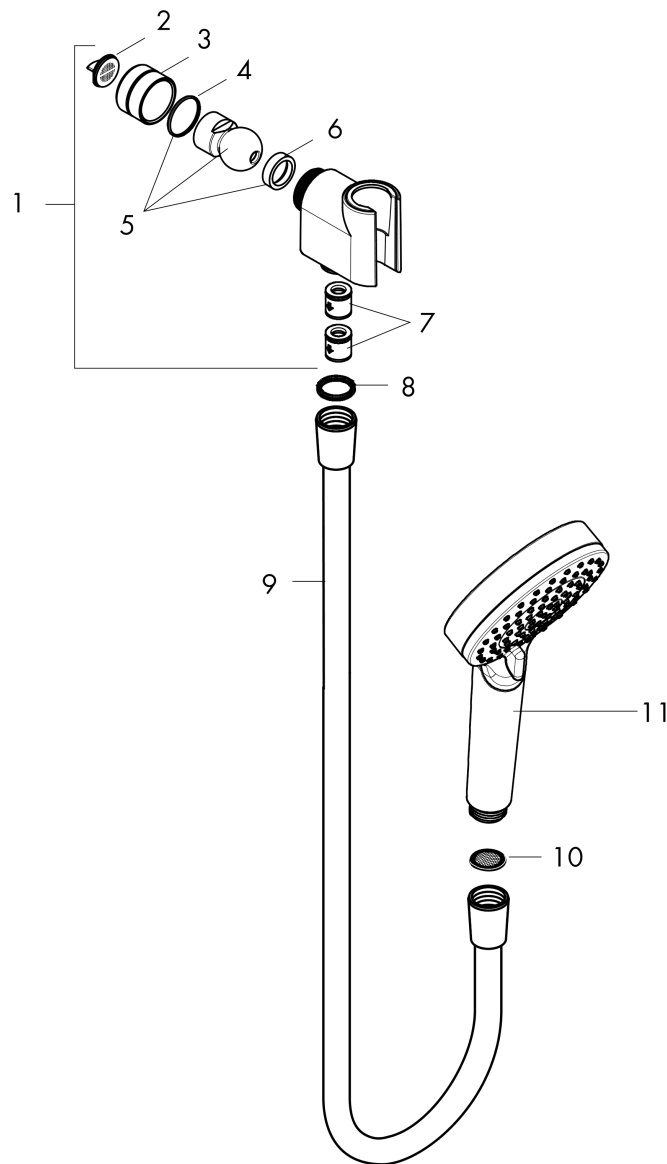

Vernis Blend
Handshower Set Vario-Jet, 2.5 GPM
 Finish: **chrome** Part no. : **04949000**

Description

Features

- Consists of: Handshower, Shower hose, Porter unit
- Spray modes: Rain, IntenseRain
- Max. flow: 2.5 GPM (9.5 L/Min)
- Pivot connector prevents hose from tangling
- 26° adjustment
- Rinseable screen seal

Item details

List Price \$ 106.00

Technology

Compliance / Sustainability

Product image

Scale drawing

Vernis Blend
Handshower Set Vario-Jet, 2.5 GPM
 Finish: **chrome** Part no. : **04949000**

Exploded drawing

Year of production: >06/22

Vernis Blend
Handshower Set Vario-Jet, 2.5 GPM
 Finish: **chrome** Part no. : **04949000**

Spare parts list

Year of production: >06/22

Pos.	Description	Part no.	Price	PU
1	support	04580000	-	1
2	filter packing	88649000	-	1
3	nut	97958000	-	1
4	lever collar	97536000	-	1
5	ball joint	97331000	-	1
6	seal	97606000	-	1
7	set of non return valves DW 15	94074000	-	1
8	seal	98058000	-	1
9	shower hose 1,60 m	28276003	-	1
10	filter packing	94246000	-	1
11	handshower	26270001	-	1