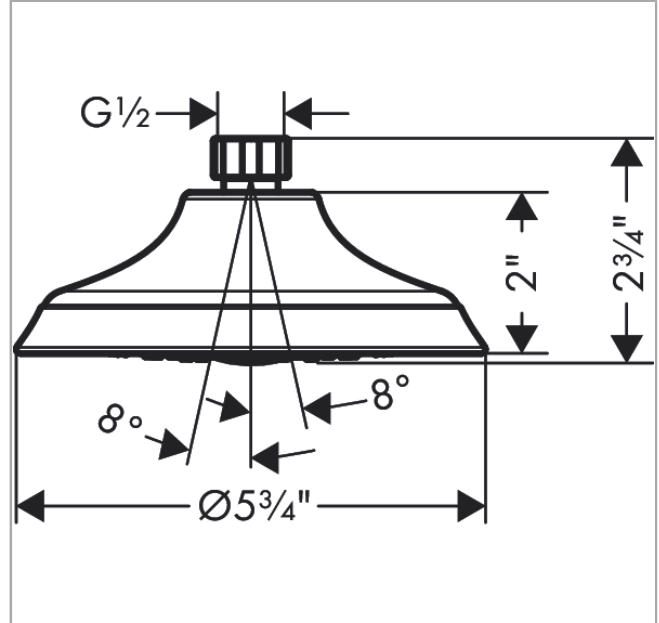

Joleena
Showerhead 150 1-Jet, 2.5 GPM
 Finish: **chrome** Part no. : **04933000**

Description

Features

- Shower head size: 5.9"
- Spray modes: Rain
- Max. flow: 2.5 GPM (9.5 L/Min)
- 45 spray channels
- Spray face finish: Fully-finished matching spray face

Item details

List Price \$ 95.00

Technology

Compliance / Sustainability

Product image

Scale drawing

Joleena
Showerhead 150 1-Jet, 2.5 GPM
Finish: **chrome** Part no. : **04933000**

Exploded drawing

Year of production: >10/21

Joleena
Showerhead 150 1-Jet, 2.5 GPM
 Finish: **chrome** Part no. : **04933000**

Spare parts list

Year of production: >10/21

Pos.	Description	Part no.	Price	PU
1	filter packing	94246000	-	1