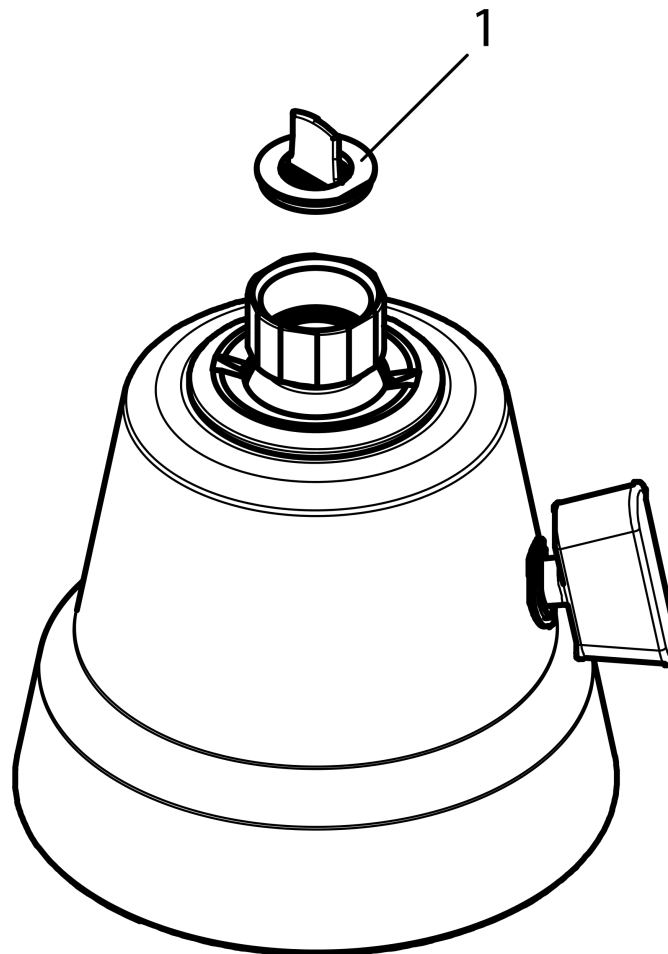

Club
Showerhead 100 3-Jet, 1.5 GPM
 Finish: **chrome** Part no. : **04928000**

Description

Features

- Shower head size: 3.93"
- Spray modes: Rain, Pulsating Massage, Intense Turbo
- Max. flow: 1.5 GPM (5.7 L/Min)
- 360° Control spray mode adjustment
- 75 spray channels

Item details

List Price \$ 133.00

Technology

Compliance / Sustainability

Product image

Scale drawing

Club
Showerhead 100 3-Jet, 1.5 GPM
Finish: **chrome** Part no. : **04928000**

Exploded drawing

Year of production: >01/22

Club
Showerhead 100 3-Jet, 1.5 GPM
 Finish: **chrome** Part no. : **04928000**

Spare parts list

Year of production: >01/22

Pos.	Description	Part no.	Price	PU
1	filter packing	88649000	-	1