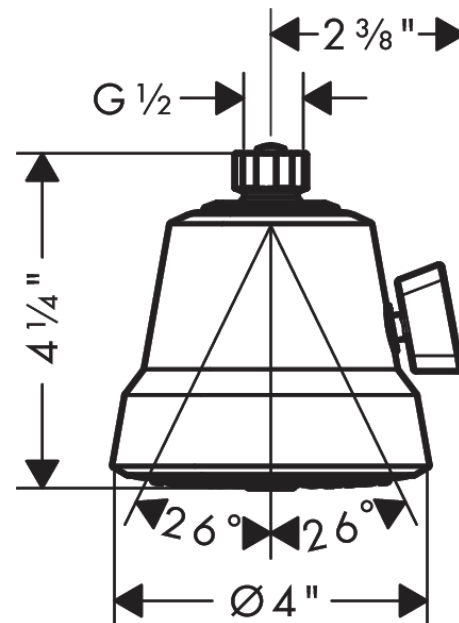

Club
Showerhead 100 3-Jet, 1.5 GPM
 Finish: **chrome** Part no. : **04928000**

Description

Features

- Shower head size: 3.93"
- Spray modes: Rain, Pulsating Massage, Intense Turbo
- Max. flow: 1.5 GPM (5.7 L/Min)
- 360° Control spray mode adjustment
- 75 spray channels

Item details

List Price \$ 133.00

Technology

Compliance / Sustainability

Product image

Scale drawing

Club
Showerhead 100 3-Jet, 1.5 GPM
Finish: **chrome** Part no. : **04928000**

Exploded drawing

Year of production: >01/22

Club
Showerhead 100 3-Jet, 1.5 GPM
 Finish: **chrome** Part no. : **04928000**

Spare parts list

Year of production: >01/22

Pos.	Description	Part no.	Price	PU
1	filter packing	88649000	-	1