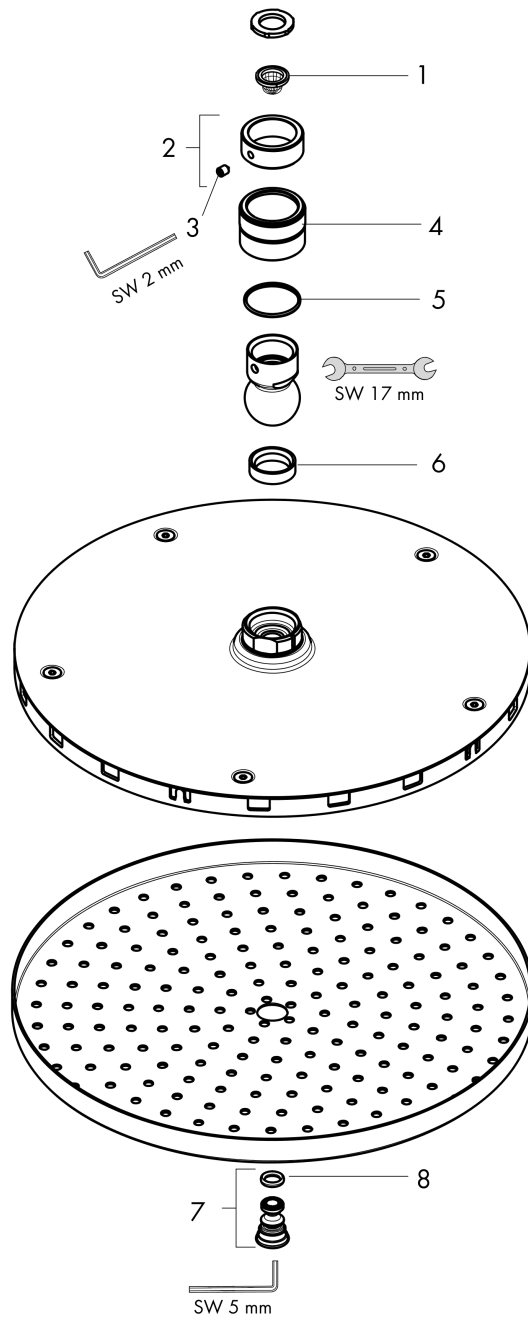

Raindance S
Showerhead 240 1-Jet PowderRain, 1.75 GPM
 Finish: **brushed nickel** Part no. : **04927820**

Description

Features

- Shower head size: 9 1/2"
- Spray modes: PowderRain
- Max. flow: 1.75 GPM (6.6 L/Min)

Item details

List Price \$ 1,028.00

Technology

Compliance / Sustainability

Product image

Scale drawing

Raindance S
Showerhead 240 1-Jet PowderRain, 1.75 GPM
 Finish: brushed nickel Part no. : 04927820

Exploded drawing

Year of production: >07/22

Raindance S
Showerhead 240 1-Jet PowderRain, 1.75 GPM
 Finish: **brushed nickel** Part no. : **04927820**

Spare parts list

Year of production: >07/22

Pos.	Description	Part no.	Price	PU
1	filter	92672000	-	1
2	lock washer	98942820	-	1
3	hollow set screw M4x6	97767000	-	1
4	nut	97958820	-	1
5	lever collar	97536000	-	1
6	seal	97606000	-	1
7	screw	95796820	-	1
8	O-ring 7x2	98419000	-	1