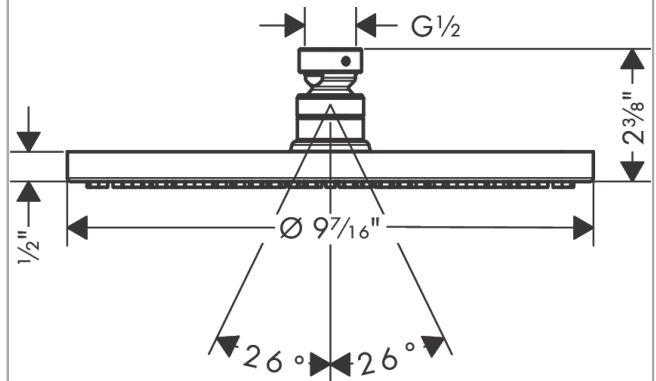

Raindance S
Showerhead 240 1-Jet PowderRain, 1.75 GPM
 Finish: **brushed nickel** Part no. : **04927820**

Description

Features

- Shower head size: 9 1/2"
- Spray modes: PowderRain
- Max. flow: 1.75 GPM (6.6 L/Min)

Item details

List Price \$ 1,028.00

Technology

Compliance / Sustainability

Product image

Scale drawing

Raindance S
Showerhead 240 1-Jet PowderRain, 1.75 GPM
 Finish: brushed nickel Part no. : 04927820

Exploded drawing

Year of production: >07/22

Raindance S
Showerhead 240 1-Jet PowderRain, 1.75 GPM
 Finish: **brushed nickel** Part no. : **04927820**

Spare parts list

Year of production: >07/22

Pos.	Description	Part no.	Price	PU
1	filter	92672000	-	1
2	lock washer	98942820	-	1
3	hollow set screw M4x6	97767000	-	1
4	nut	97958820	-	1
5	lever collar	97536000	-	1
6	seal	97606000	-	1
7	screw	95796820	-	1
8	O-ring 7x2	98419000	-	1