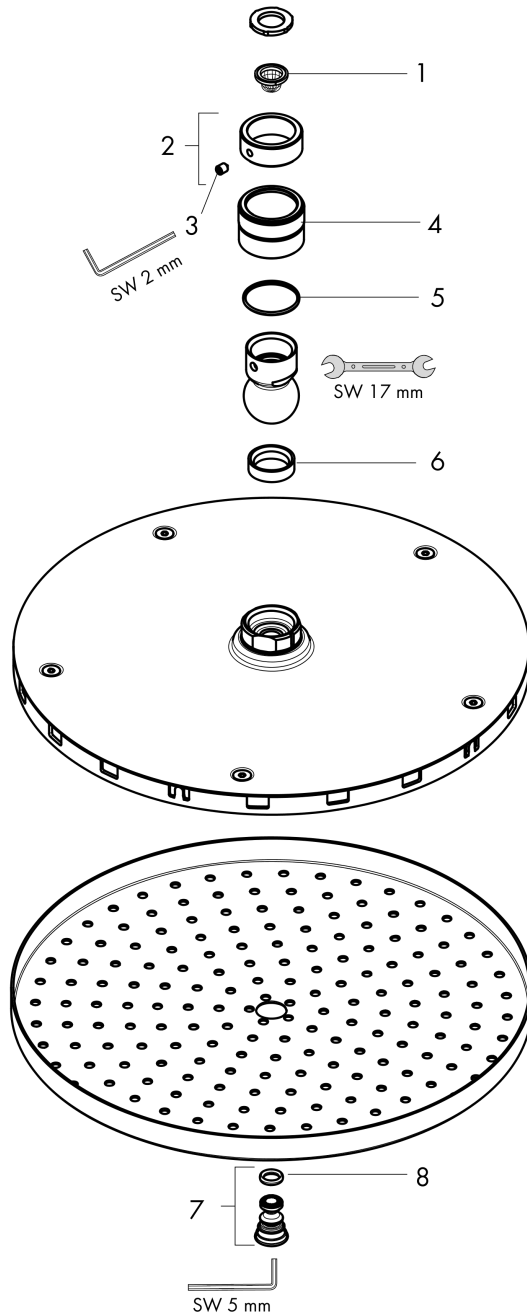

Raindance S
Showerhead 240 1-Jet PowderRain, 1.75 GPM
 Finish: **matte white** Part no. : **04927700**

Description

Features

- Shower head size: 9 1/2"
- Spray modes: PowderRain
- Max. flow: 1.75 GPM (6.6 L/Min)

Item details

List Price \$ 1,028.00

Technology

Compliance / Sustainability

Product image

Scale drawing

Raindance S
Showerhead 240 1-Jet PowderRain, 1.75 GPM
 Finish: **matte white** Part no. : **04927700**

Exploded drawing

Year of production: >07/22

Raindance S
Showerhead 240 1-Jet PowderRain, 1.75 GPM
 Finish: **matte white** Part no. : **04927700**

Spare parts list

Year of production: >07/22

Pos.	Description	Part no.	Price	PU
1	filter	92672000	-	1
2	lock washer	98942700	-	1
3	hollow set screw M4x6	97767000	-	1
4	nut	97958700	-	1
5	lever collar	97536000	-	1
6	seal	97606000	-	1
7	screw	95796700	-	1
8	O-ring 7x2	98419000	-	1