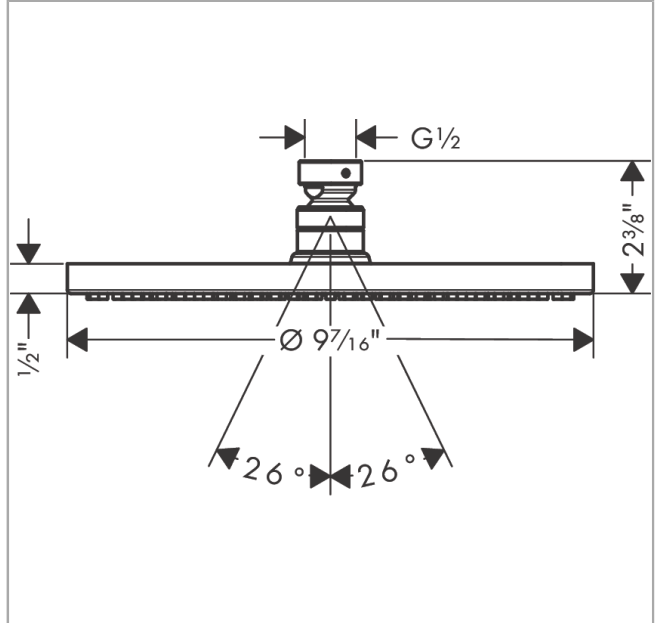

Raindance S
Showerhead 240 1-Jet PowderRain, 1.75 GPM
 Finish: **matte white** Part no. : **04927700**

Description

Features

- Shower head size: 9 1/2"
- Spray modes: PowderRain
- Max. flow: 1.75 GPM (6.6 L/Min)

Item details

List Price \$ 1,028.00

Technology

Compliance / Sustainability

Product image

Scale drawing

Raindance S
Showerhead 240 1-Jet PowderRain, 1.75 GPM
 Finish: **matte white** Part no. : **04927700**

Exploded drawing

Year of production: >07/22

Raindance S
Showerhead 240 1-Jet PowderRain, 1.75 GPM
 Finish: **matte white** Part no. : **04927700**

Spare parts list

Year of production: >07/22

Pos.	Description	Part no.	Price	PU
1	filter	92672000	-	1
2	lock washer	98942700	-	1
3	hollow set screw M4x6	97767000	-	1
4	nut	97958700	-	1
5	lever collar	97536000	-	1
6	seal	97606000	-	1
7	screw	95796700	-	1
8	O-ring 7x2	98419000	-	1