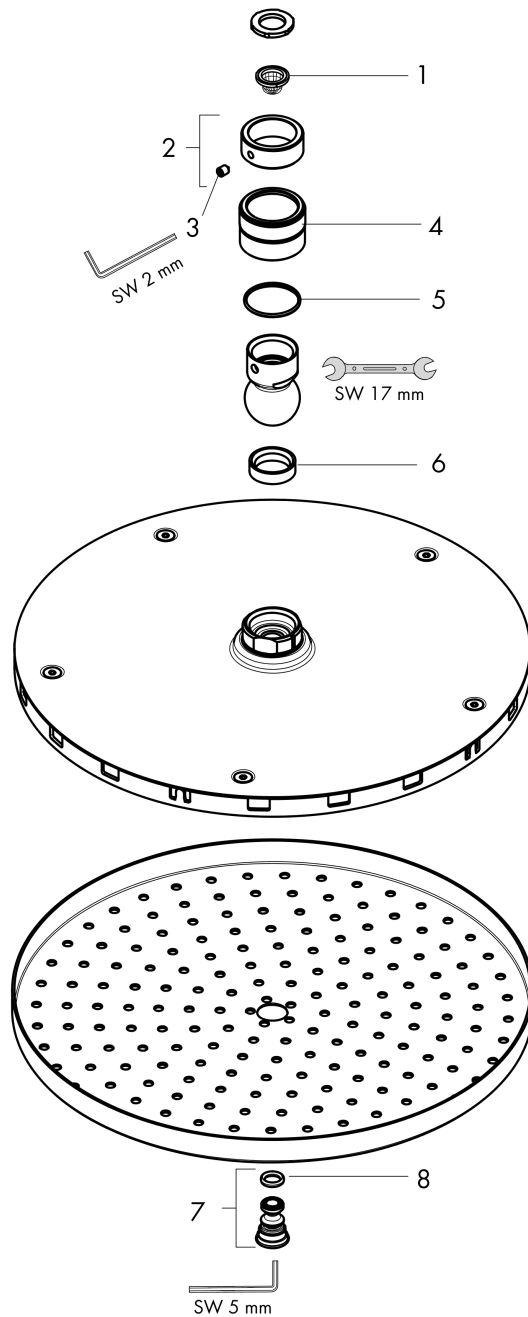

**Raindance S**  
**Showerhead 240 1-Jet PowderRain, 1.75 GPM**  
 Finish: **matte black** Part no. : **04927670**

**Description**

**Features**

- Shower head size: 9 1/2"
- Spray modes: PowderRain
- Max. flow: 1.75 GPM (6.6 L/Min)

**Item details**

List Price \$ 1,028.00

**Technology**

**Compliance / Sustainability**

**Product image**

**Scale drawing**

**Raindance S**  
**Showerhead 240 1-Jet PowderRain, 1.75 GPM**  
 Finish: **matte black** Part no. : **04927670**

Exploded drawing

Year of production: >07/22

**Raindance S**  
**Showerhead 240 1-Jet PowderRain, 1.75 GPM**  
 Finish: **matte black** Part no. : **04927670**

**Spare parts list**

Year of production: >07/22

Pos.	Description	Part no.	Price	PU
1	filter	92672000	-	1
2	lock washer	98942670	-	1
3	hollow set screw M4x6	97767000	-	1
4	nut	97958670	-	1
5	lever collar	97536000	-	1
6	seal	97606000	-	1
7	screw	95796670	-	1
8	O-ring 7x2	98419000	-	1