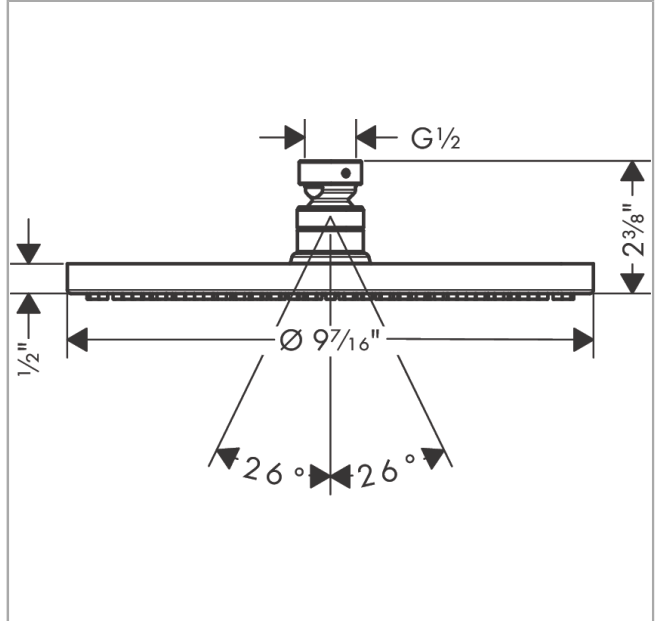

**Raindance S**  
**Showerhead 240 1-Jet PowderRain, 1.75 GPM**  
 Finish: **matte black** Part no. : **04927670**

**Description**

**Features**

- Shower head size: 9 1/2"
- Spray modes: PowderRain
- Max. flow: 1.75 GPM (6.6 L/Min)

**Item details**

List Price \$ 1,028.00

**Technology**

**Compliance / Sustainability**

**Product image**

**Scale drawing**

**Raindance S**  
**Showerhead 240 1-Jet PowderRain, 1.75 GPM**  
 Finish: **matte black** Part no. : **04927670**

Exploded drawing

Year of production: >07/22

**Raindance S**  
**Showerhead 240 1-Jet PowderRain, 1.75 GPM**  
 Finish: **matte black** Part no. : **04927670**

**Spare parts list**

Year of production: >07/22

Pos.	Description	Part no.	Price	PU
1	filter	92672000	-	1
2	lock washer	98942670	-	1
3	hollow set screw M4x6	97767000	-	1
4	nut	97958670	-	1
5	lever collar	97536000	-	1
6	seal	97606000	-	1
7	screw	95796670	-	1
8	O-ring 7x2	98419000	-	1