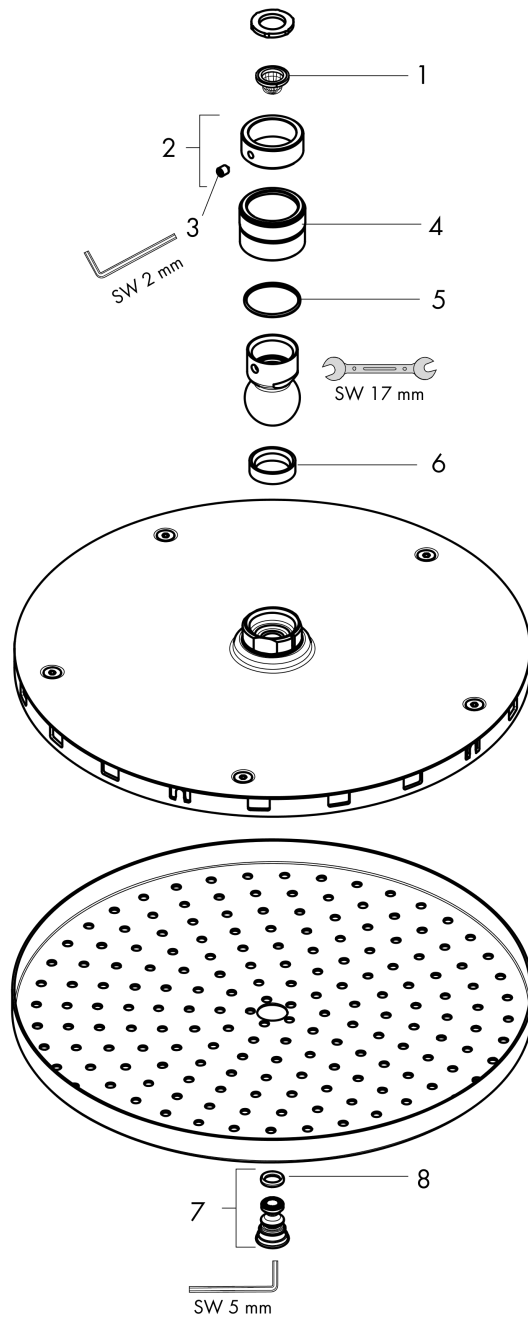

Raindance S
Showerhead 240 1-Jet PowderRain, 1.75 GPM
 Finish: **brushed bronze** Part no. : **04927140**

Description

Features

- Shower head size: 9 1/2"
- Spray modes: PowderRain
- Max. flow: 1.75 GPM (6.6 L/Min)

Item details

List Price \$ 1,028.00

Technology

Compliance / Sustainability

Product image

Scale drawing

Raindance S
Showerhead 240 1-Jet PowderRain, 1.75 GPM
 Finish: **brushed bronze** Part no. : **04927140**

Exploded drawing

Year of production: >07/22

Raindance S
Showerhead 240 1-Jet PowderRain, 1.75 GPM
 Finish: **brushed bronze** Part no. : **04927140**

Spare parts list

Year of production: >07/22

Pos.	Description	Part no.	Price	PU
1	filter	92672000	-	1
2	lock washer	98942140	-	1
3	hollow set screw M4x6	97767000	-	1
4	nut	97958140	-	1
5	lever collar	97536000	-	1
6	seal	97606000	-	1
7	screw	95796140	-	1
8	O-ring 7x2	98419000	-	1