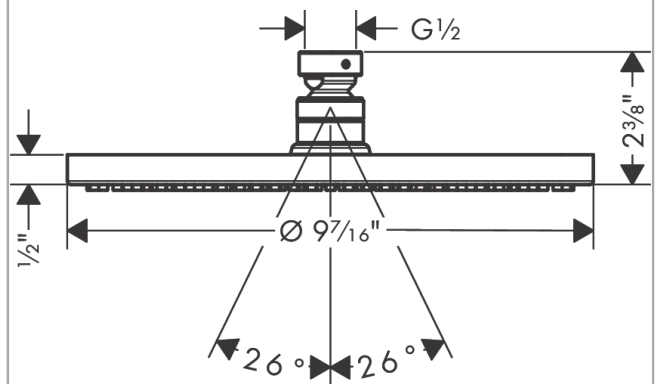

Raindance S
Showerhead 240 1-Jet PowderRain, 1.75 GPM
 Finish: **brushed bronze** Part no. : **04927140**

Description

Features

- Shower head size: 9 1/2"
- Spray modes: PowderRain
- Max. flow: 1.75 GPM (6.6 L/Min)

Item details

List Price \$ 1,028.00

Technology

Compliance / Sustainability

Product image

Scale drawing

Raindance S
Showerhead 240 1-Jet PowderRain, 1.75 GPM
 Finish: **brushed bronze** Part no. : **04927140**

Exploded drawing

Year of production: >07/22

Raindance S
Showerhead 240 1-Jet PowderRain, 1.75 GPM
 Finish: **brushed bronze** Part no. : **04927140**

Spare parts list

Year of production: >07/22

Pos.	Description	Part no.	Price	PU
1	filter	92672000	-	1
2	lock washer	98942140	-	1
3	hollow set screw M4x6	97767000	-	1
4	nut	97958140	-	1
5	lever collar	97536000	-	1
6	seal	97606000	-	1
7	screw	95796140	-	1
8	O-ring 7x2	98419000	-	1