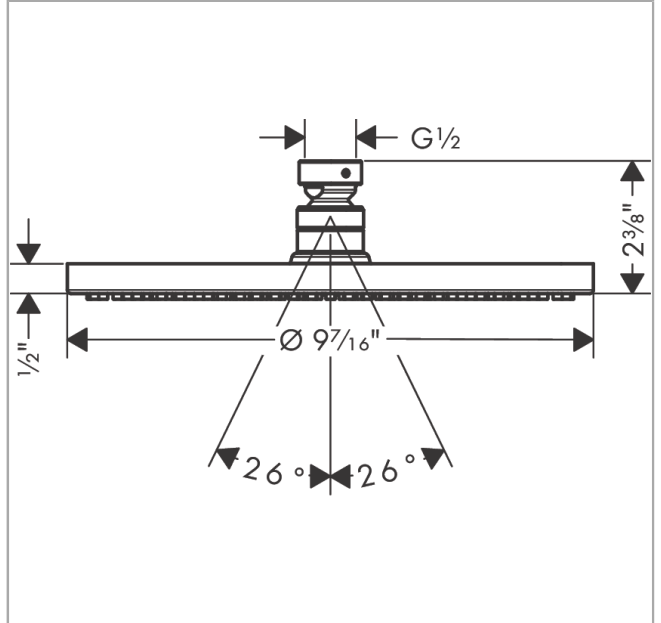

**Raindance S**  
**Showerhead 240 1-Jet PowderRain, 1.75 GPM**  
 Finish: **chrome** Part no. : **04927000**

**Description**

**Features**

- Shower head size: 9 1/2"
- Spray modes: PowderRain
- Max. flow: 1.75 GPM (6.6 L/Min)

**Item details**

List Price \$ 780.00

**Technology**

**Compliance / Sustainability**

**Product image**

**Scale drawing**

**Raindance S**  
**Showerhead 240 1-Jet PowderRain, 1.75 GPM**  
 Finish: **chrome** Part no. : **04927000**

Exploded drawing

Year of production: >07/22

**Raindance S**  
**Showerhead 240 1-Jet PowderRain, 1.75 GPM**  
 Finish: **chrome** Part no. : **04927000**

**Spare parts list**

Year of production: >07/22

Pos.	Description	Part no.	Price	PU
1	filter	92672000	-	1
2	lock washer	98942001	-	1
3	hollow set screw M4x6	97767000	-	1
4	nut	97958000	-	1
5	lever collar	97536000	-	1
6	seal	97606000	-	1
7	screw	95796000	-	1
8	O-ring 7x2	98419000	-	1