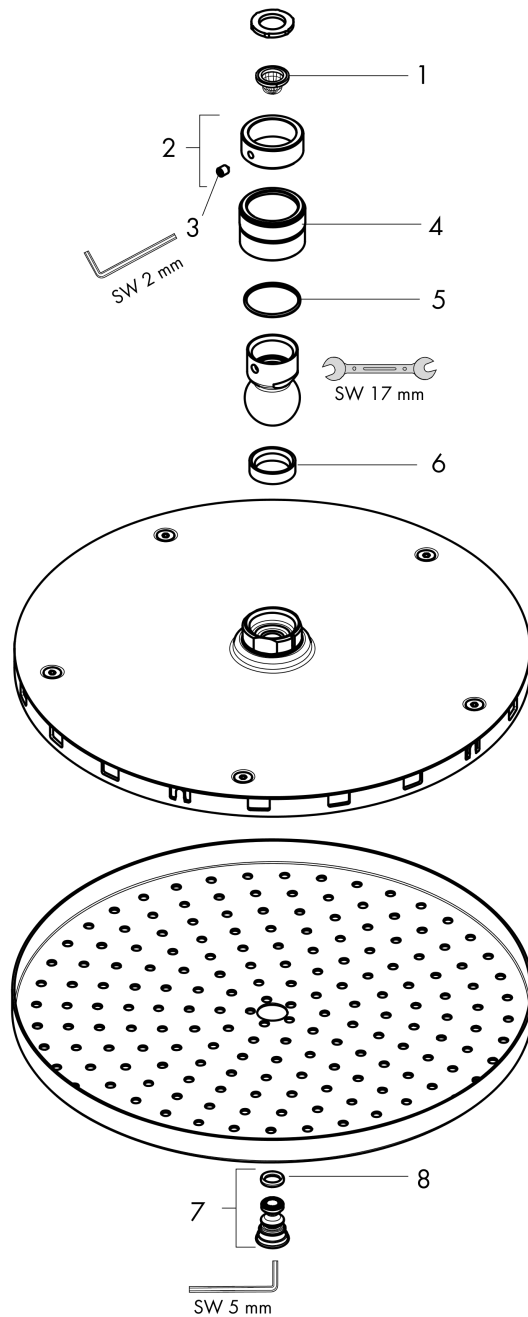

**Raindance S**  
**Showerhead 240 1-Jet PowderRain, 1.75 GPM**  
 Finish: **chrome** Part no. : **04927000**

**Description**

**Features**

- Shower head size: 9 1/2"
- Spray modes: PowderRain
- Max. flow: 1.75 GPM (6.6 L/Min)

**Item details**

List Price \$ 780.00

**Technology**

**Compliance / Sustainability**

**Product image**

**Scale drawing**

**Raindance S**  
**Showerhead 240 1-Jet PowderRain, 1.75 GPM**  
 Finish: **chrome** Part no. : **04927000**

Exploded drawing

Year of production: >07/22

**Raindance S**  
**Showerhead 240 1-Jet PowderRain, 1.75 GPM**  
 Finish: **chrome** Part no. : **04927000**

**Spare parts list**

Year of production: >07/22

Pos.	Description	Part no.	Price	PU
1	filter	92672000	-	1
2	lock washer	98942001	-	1
3	hollow set screw M4x6	97767000	-	1
4	nut	97958000	-	1
5	lever collar	97536000	-	1
6	seal	97606000	-	1
7	screw	95796000	-	1
8	O-ring 7x2	98419000	-	1