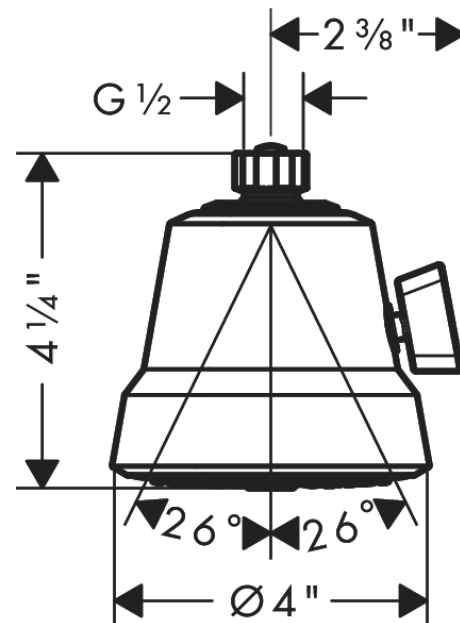

Club
Showerhead 100 3-Jet, 2.5 GPM
 Finish: **chrome** Part no. : **04926000**

Description

Features

- Shower head size: 3.93"
- Spray modes: Rain, Pulsating Massage, Intense Turbo
- Max. flow: 2.5 GPM (9.5 L/Min)
- 360° Control spray mode adjustment
- 75 spray channels

Item details

List Price \$ 133.00

Technology

Compliance / Sustainability

Product image

Scale drawing

Club
Showerhead 100 3-Jet, 2.5 GPM
Finish: **chrome** Part no. : **04926000**

Exploded drawing

Year of production: >01/22

Club
Showerhead 100 3-Jet, 2.5 GPM
 Finish: **chrome** Part no. : **04926000**

Spare parts list

Year of production: >01/22

Pos.	Description	Part no.	Price	PU
1	filter packing	88649000	-	1