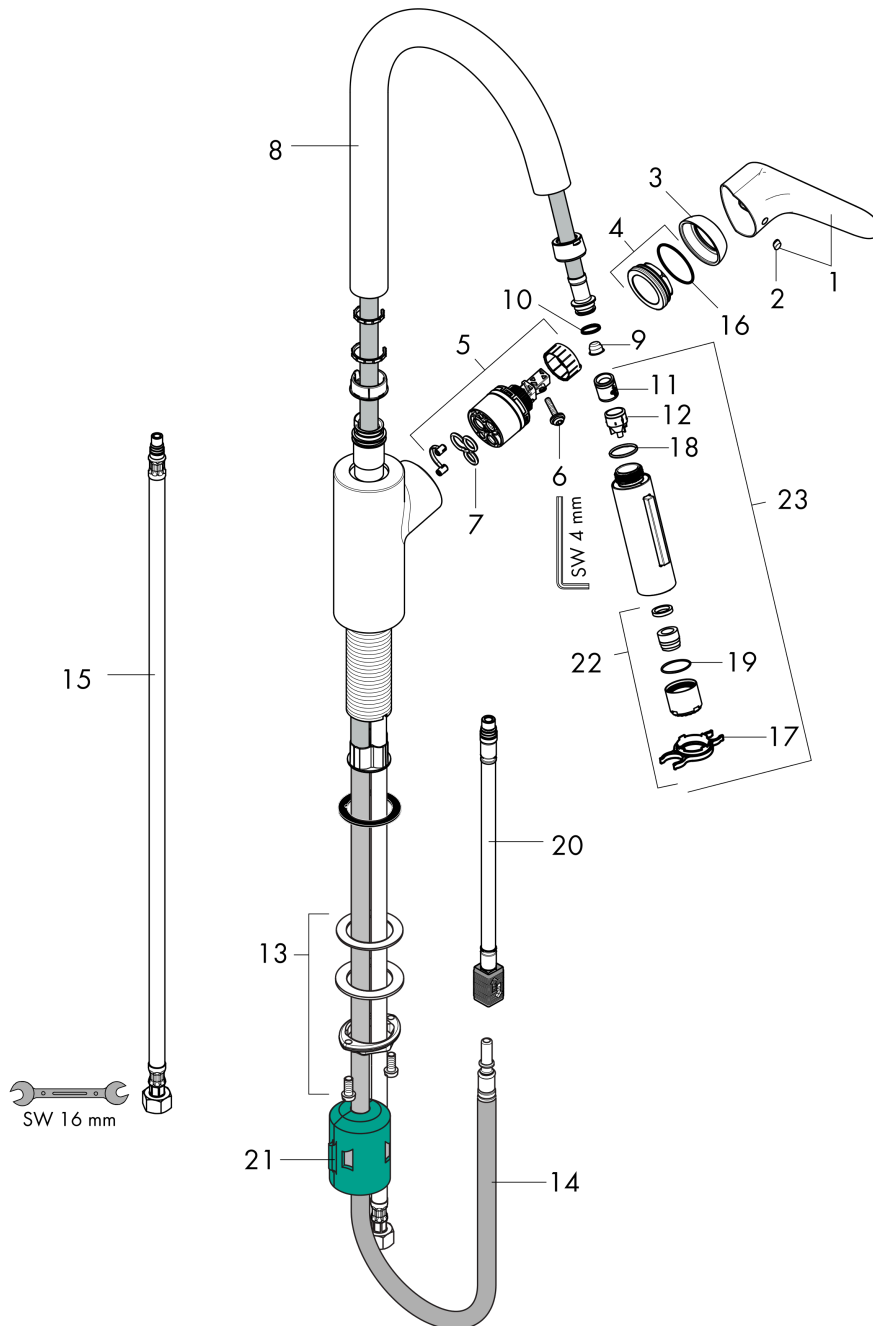

Focus
HighArc Kitchen Faucet, 2-Spray Pull-Down, 1.5 GPM
 Finish: **chrome** Part no. : **04920000**

Description

Features

- Swivel range 150°
- Needle spray, Laminar spray, Shower spray pattern
- Locking spray diverter (reverts to default spray mode upon valve closing)
- MagFit magnetic sprayhead docking
- Deck mounted
- Max. flow: 1.5 GPM (5.7 L/Min)
- Ceramic cartridge
- 3/8" connections
- Integrated double backflow prevention
- Extension length up to 19 5/8" (50cm)
- Single lever kitchen mixer, connection hoses, Fastening set, Assembly instructions

Item details

List Price \$ 613.00

Technology

Compliance / Sustainability

Product image

Scale drawing

Focus
HighArc Kitchen Faucet, 2-Spray Pull-Down, 1.5 GPM
 Finish: **chrome** Part no. : **04920000**

Exploded drawing

Year of production: >09/21

Focus

HighArc Kitchen Faucet, 2-Spray Pull-Down, 1.5 GPM

Finish: **chrome** Part no. : **04920000**

Spare parts list

Year of production: >09/21

Pos.	Description	Part no.	Price	PU
1	handle	98460000	-	1
2	screw cover	96338000	-	1
3	flange	95498000	-	1
4	nut	97209000	-	1
5	cartridge, assy	92730000	-	1
6	locking screw for handle	95140000	-	1
7	seal	95008000	-	1
8	spout cpl.	95562000	-	1
9	filter	97735000	-	1
10	O-ring 11x2	98127000	-	1
11	flow limiter / non return valve	95376000	-	1
12	set of non return valves DW 15	97350000	-	1
13	fixing set (Ø 34)	95049000	-	1
14	hose 1,50 m	88624000	-	1
15	connection hose 35½" M8x0,75 3/8"	96316001	-	1
16	O-Ring 32x2	98193000	-	1
17	service tool	95910000	-	1
18	O-ring 18x1,5	98231000	-	1
19	O-ring 20x1	98140000	-	1
21	weight	98551000	-	1
a	O-ring 7x1,5	98422000	-	1
b	lever collar	97548000	-	1