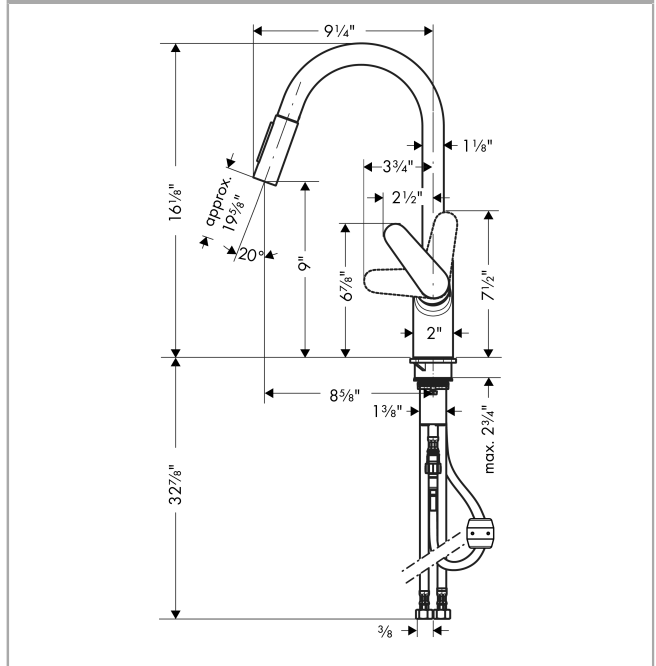

Focus
HighArc Kitchen Faucet, 2-Spray Pull-Down, 1.5 GPM
 Finish: **chrome** Part no. : **04920000**

Description

Features

- Swivel range 150°
- Needle spray, Laminar spray, Shower spray pattern
- Locking spray diverter (reverts to default spray mode upon valve closing)
- MagFit magnetic sprayhead docking
- Deck mounted
- Max. flow: 1.5 GPM (5.7 L/Min)
- Ceramic cartridge
- 3/8" connections
- Integrated double backflow prevention
- Extension length up to 19 5/8" (50cm)
- Single lever kitchen mixer, connection hoses, Fastening set, Assembly instructions

Item details

List Price \$ 613.00

Technology

Compliance / Sustainability

Product image

Scale drawing

Focus
HighArc Kitchen Faucet, 2-Spray Pull-Down, 1.5 GPM
 Finish: **chrome** Part no. : **04920000**

Exploded drawing

Year of production: >09/21

Focus

HighArc Kitchen Faucet, 2-Spray Pull-Down, 1.5 GPM

Finish: **chrome** Part no. : **04920000**

Spare parts list

Year of production: >09/21

Pos.	Description	Part no.	Price	PU
1	handle	98460000	-	1
2	screw cover	96338000	-	1
3	flange	95498000	-	1
4	nut	97209000	-	1
5	cartridge, assy	92730000	-	1
6	locking screw for handle	95140000	-	1
7	seal	95008000	-	1
8	spout cpl.	95562000	-	1
9	filter	97735000	-	1
10	O-ring 11x2	98127000	-	1
11	flow limiter / non return valve	95376000	-	1
12	set of non return valves DW 15	97350000	-	1
13	fixing set (Ø 34)	95049000	-	1
14	hose 1,50 m	88624000	-	1
15	connection hose 35½" M8x0,75 3/8"	96316001	-	1
16	O-Ring 32x2	98193000	-	1
17	service tool	95910000	-	1
18	O-ring 18x1,5	98231000	-	1
19	O-ring 20x1	98140000	-	1
21	weight	98551000	-	1
a	O-ring 7x1,5	98422000	-	1
b	lever collar	97548000	-	1