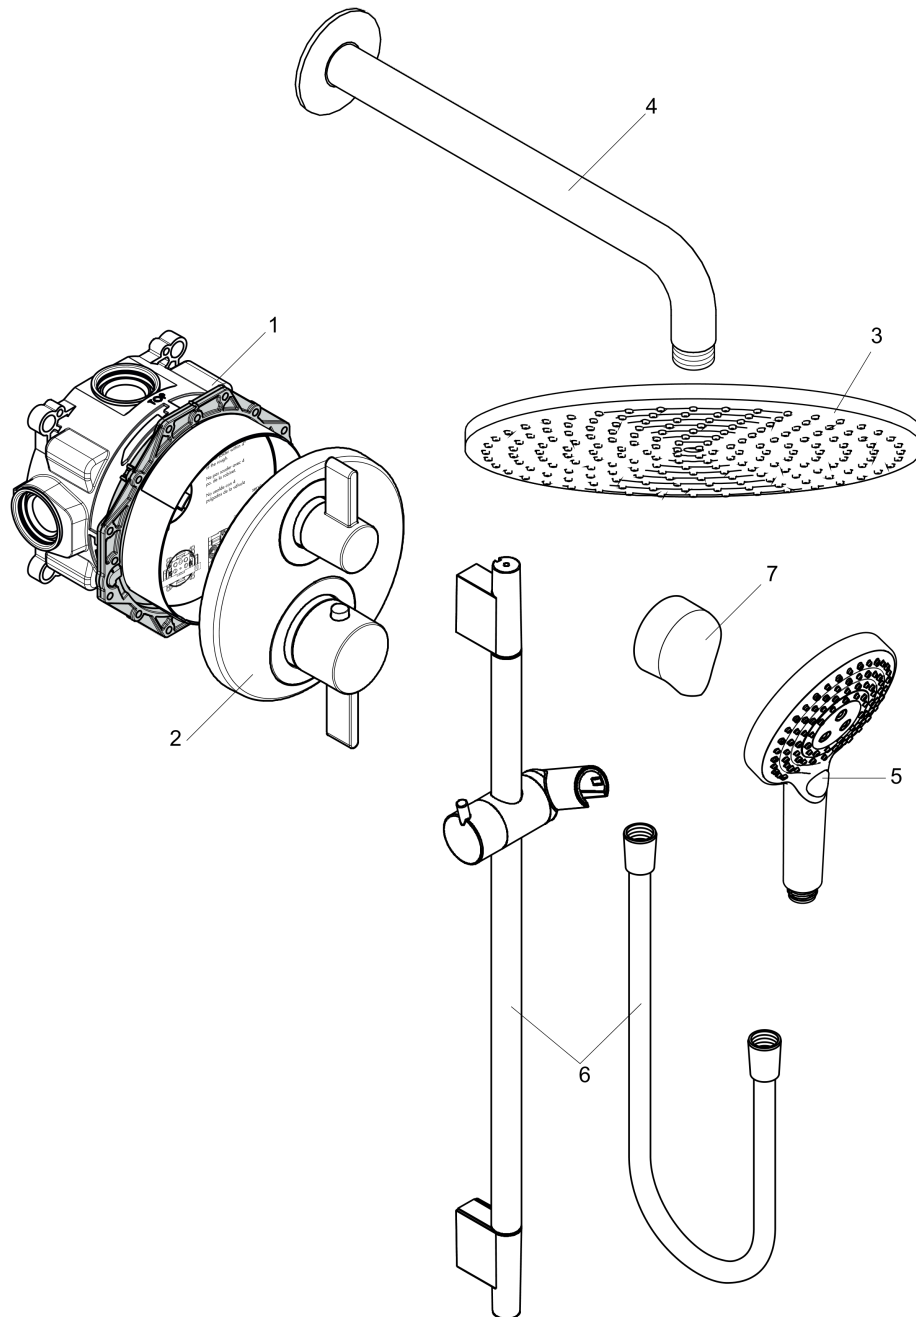

#### Features

- Consists of: Showerhead, Handshower, Wallbar, Showerarm, Wall Outlet, Thermostatic Trim, Rough, Shower hose
- Shower head size: 9 1/2"
- Spray type overhead shower: PowderRain
- Spray modes hand shower: PowderRain, Rain, Whirl
- Max. flow: 2.5 GPM (9.5 L/Min)
- Hand shower holder of plastic
- Profile stand pipe: round
- Pivot connector prevents hose from tangling
- Use of outlets: Volume control and diverter for 2 outlets

### Product image

### Scale drawing

**Raindance S**  
**Thermostatic Showerhead/Wallbar Set with Rough, 2.5 GPM**  
 Finish: brushed nickel Part no. : 04915820

Exploded drawing

Year of production: >08/20

**Raindance S**  
**Thermostatic Showerhead/Wallbar Set with Rough, 2.5 GPM**  
 Finish: **brushed nickel** Part no. : **04915820**

**Spare parts list**

Year of production: >08/20

Pos.	Description	Part no.	Price	PU
1	base body	01850181	-	1
2	Finish set	15758821	-	1
3	showerhead cpl.	27624821	-	1
4	shower arm	27413821	-	1
5	handshower	26037821	-	1
6	wall bar cpl.	28632820	-	1
7	Fixfit Hose Connection	27458823	-	1