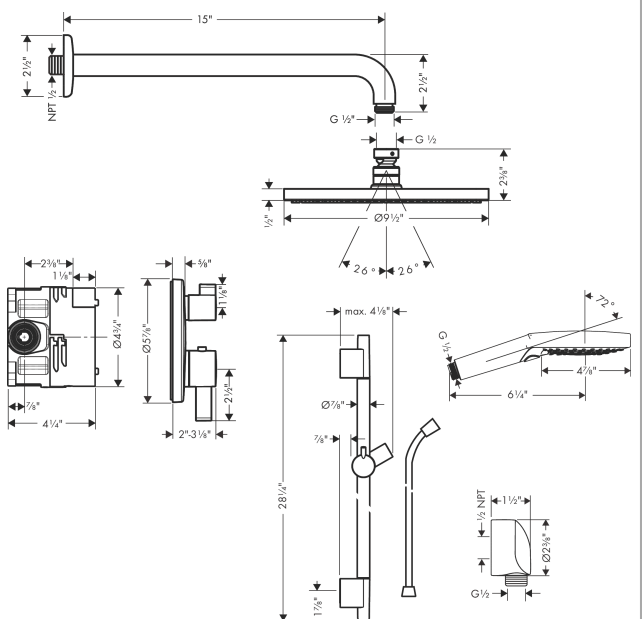

**Raindance S**  
**Thermostatic Showerhead/Wallbar Set with Rough, 2.5 GPM**  
 Finish: **brushed nickel** Part no. : **04915820**

#### Features

- Consists of: Showerhead, Handshower, Wallbar, Showerarm, Wall Outlet, Thermostatic Trim, Rough, Shower hose
- Shower head size: 9 1/2"
- Spray type overhead shower: PowderRain
- Spray modes hand shower: PowderRain, Rain, Whirl
- Max. flow: 2.5 GPM (9.5 L/Min)
- Hand shower holder of plastic
- Profile stand pipe: round
- Pivot connector prevents hose from tangling
- Use of outlets: Volume control and diverter for 2 outlets

### Scale drawing

**Raindance S**  
**Thermostatic Showerhead/Wallbar Set with Rough, 2.5 GPM**  
 Finish: brushed nickel Part no. : 04915820

Exploded drawing

Year of production: >08/20

**Raindance S**  
**Thermostatic Showerhead/Wallbar Set with Rough, 2.5 GPM**  
 Finish: **brushed nickel** Part no. : **04915820**

**Spare parts list**

Year of production: >08/20

Pos.	Description	Part no.	Price	PU
1	base body	01850181	-	1
2	Finish set	15758821	-	1
3	showerhead cpl.	27624821	-	1
4	shower arm	27413821	-	1
5	handshower	26037821	-	1
6	wall bar cpl.	28632820	-	1
7	Fixfit Hose Connection	27458823	-	1